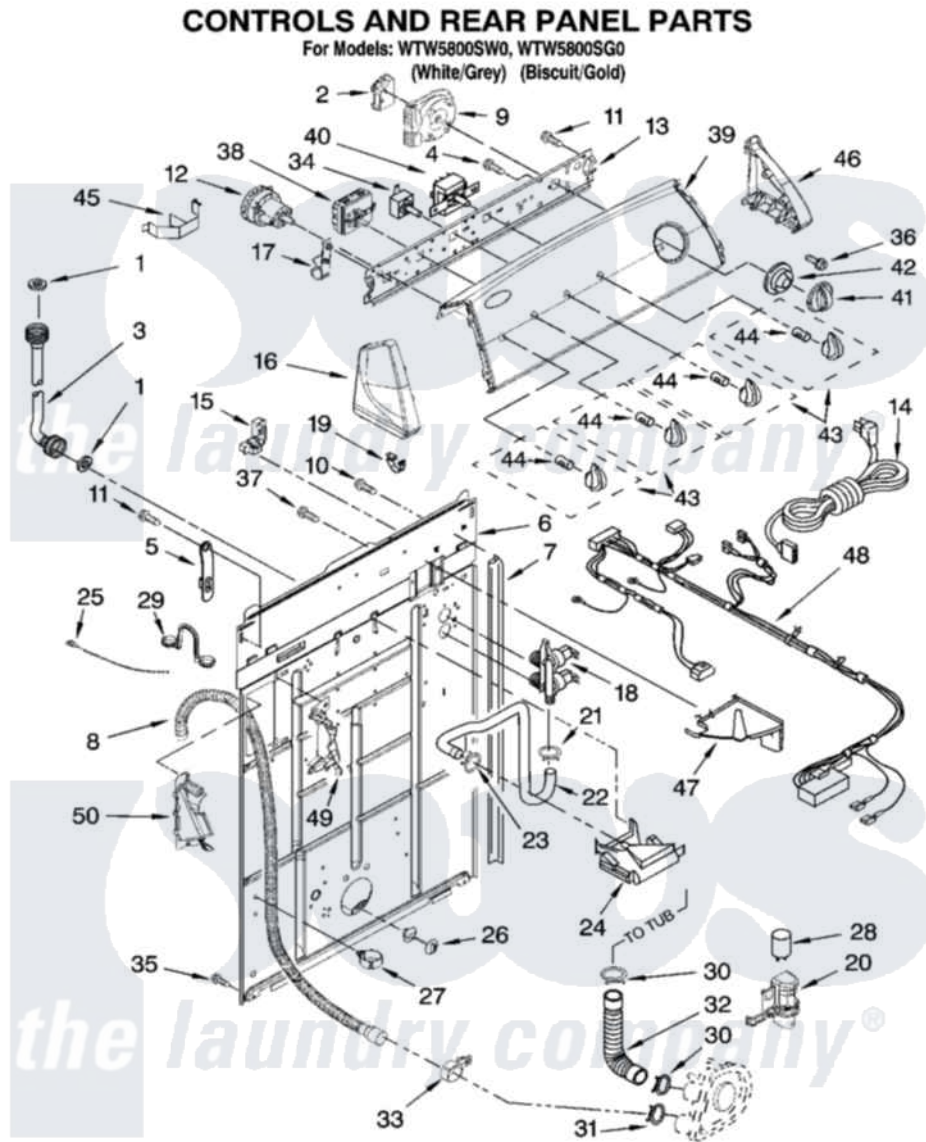

Whirlpool WTW5800SW0 02 - CONTROLS AND REAR PANEL PARTS

8181212

3

Whirlpool Residential Whirlpool WTW5800SW0 Washer Parts Parts Diagram 02 - CONTROLS AND REAR PANEL PARTS

Click on the part number to view part

Item	Original Part Number	Replaced By	Status	Part Description
1	3976300	16123		Washer Inlet-Hose Miscellaneous Parts Must be Ordered Separately.
2	8576472			Circuit Board, Agitation Delay
3	8571377	89503		Hose-Inlet
"	8571378	89503		Hose-Inlet
4	3400073			Screw, Ground
5	8568314			Strap, Console
6	8318015			Panel, Rear
7	62747			Pad, Rear Panel
8	8559373	W10096921		Drain Hose Assembly
9	8577787			Timer, Control
10	3351614			Screw, Gearcase Cover Mounting
11	90767			Screw, 8A X 3/8 HeX Washer Head Tapping
12	8577842	W10339250		Switch-WL