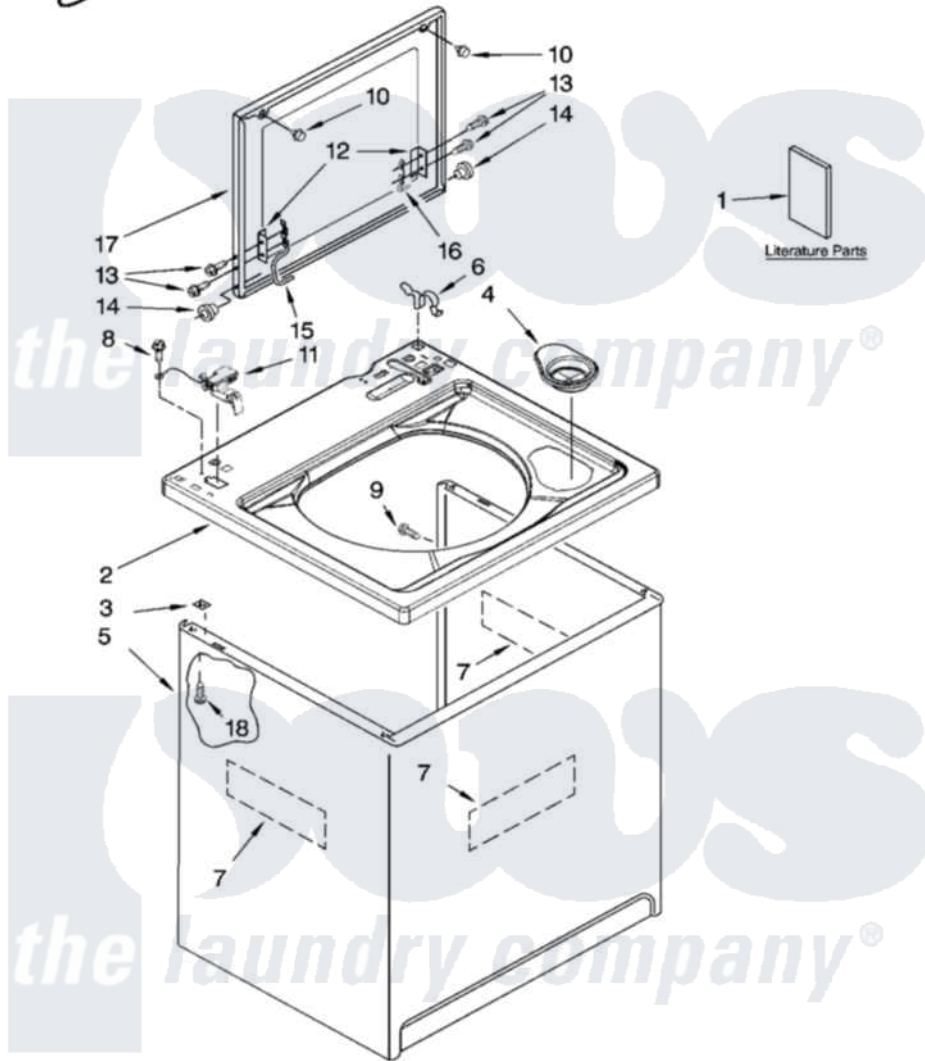

Whirlpool WTW5821SW0 01 - TOP AND CABINET PARTS

TOP AND CABINET PARTS

For Model: WTW5821SW0
(White/Grey)

AUTOMATIC
WASHER

7-06 Litho in U.S.A. (dtd)

1

Part No. 6181344

Whirlpool Residential Whirlpool WTW5821SW0 Washer Parts Parts Diagram 01 - TOP AND CABINET PARTS
Click on the part number to view part

Item	Original Part Number	Replaced By	Status	Part Description
1	W10044800			Installation Instructions
"	3955884			Use And Care Guide
"	3957873		Not Available	Feature Sheet
"	W10023550		Not Available	Energy Guide
"	8577790		Not Available	Wiring Diagram
"	BLANK		Not Available	Following May Be Purchased DO-IT-YOURSELF REPAIR MANUALS
"	4313896			Do-It-Yourself Repair Manuals
2	8566017			Top
3	62750			Spacer, Cabinet To Top (4)
4	8566266			Dispenser, Bleach
5	63424			Cabinet
6	62780			Clip, Top And Cabinet And Rear Panel
7	3976348			Absorber, Sound
8	3351614			Screw, Gearcase Cover Mounting

9	3357011	308685	Side Trim)
10	9724509		Bumper, Lid
11	8318084		Switch, Lid
12	21097		Pad, Lid Hinge
13	355274	W10119828	Screw, Lid Hinge Mounting
14	8319539		Bearing, Lid Hinge
15	8559336	W10225136	Hinge 7 Pad Assembly
16	91770		Hinge, Lid
17	8580057	W10193861	Lid
18	3390631		Screw, 10-16 X 3/8