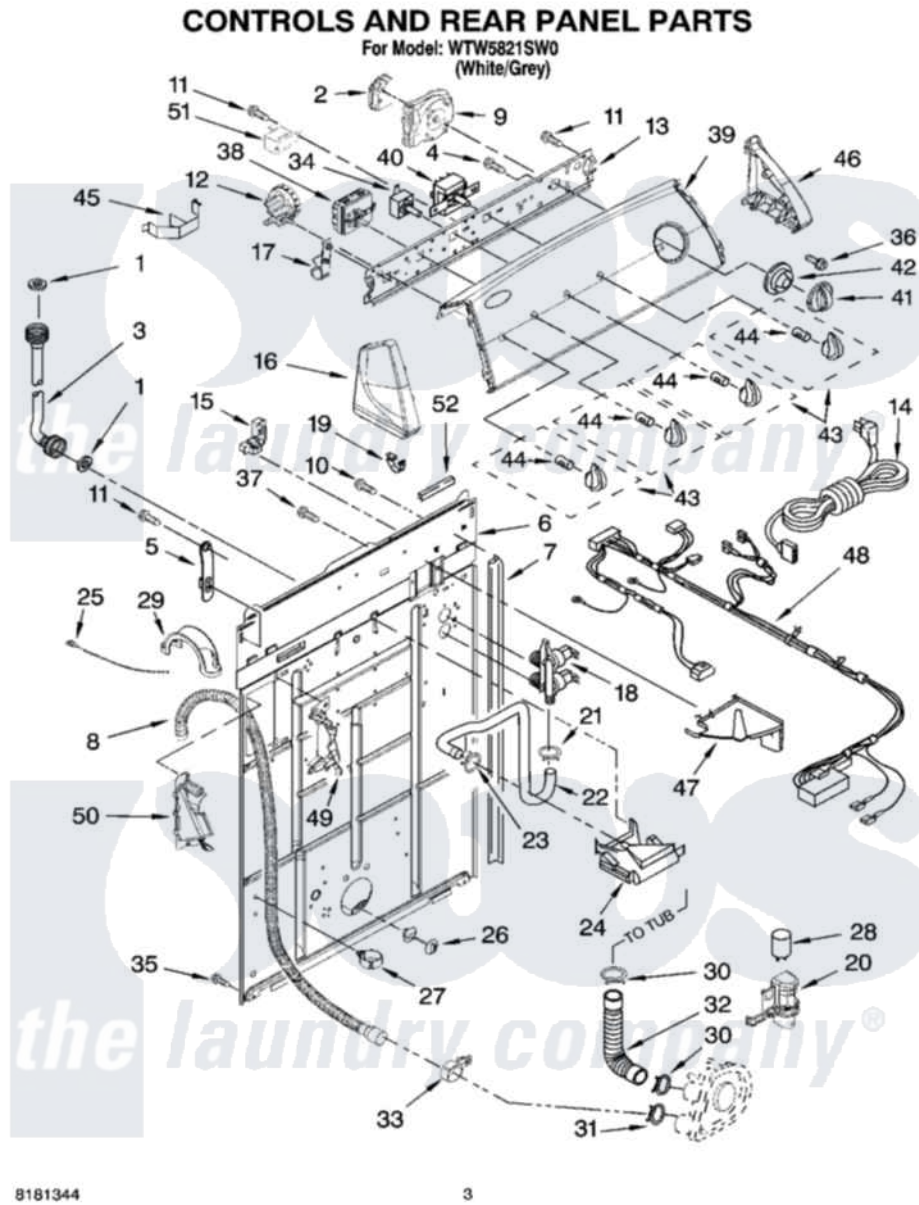

Whirlpool WTW5821SW0 02 - CONTROLS AND REAR PANEL PARTS

8181344

3

Whirlpool [Residential Whirlpool WTW5821SW0 Washer Parts](#) Parts Diagram 02 - CONTROLS AND REAR PANEL PARTS

[Click on the part number to view part](#)

Item	Original Part Number	Replaced By	Status	Part Description
1	3976300	16123		Washer Inlet-Hose Miscellaneous Parts Must be Ordered Separately.
2	8576472			Circuit Board, Agitation Delay
3	8571377	89503		Hose-Inlet
"	8571378	89503		Hose-Inlet
4	3400073			Screw, Ground
5	8568314			Strap, Console
6	8318015			Panel, Rear
7	62747			Pad, Rear Panel
8	8559373	W10096921		Drain Hose Assembly
9	8577787			Timer, Control
10	3351614			Screw, Gearcase Cover Mounting
11	90767			Screw, 8A X 3/8 HeX Washer Head Tapping
12	8577842	W10339250		Switch-WL

13	8566003		Bracket, Control
14	3956162	285800	Cord-Power
15	3952821	285777	Relief-Str
16	8566035	8565957	Cap, End
17	8317975		Restraint, Harness
18	3979347	3979346	Valve, Water Inlet And Thermistor Assembly
19	8312709		Clip-Console
20	8318046		Clip, Capacitor
21	301958	596669	Clamp, Manifold
22	8317974	8317926	Hose, Vacuum Break
23	370450	596669	Clamp, Manifold
24	387606	3360977	Break-Vac
25	3347868	W10339879	Tie, Cable
26	8519200		Support, Rear Panel
27	8541667		Clamp, Hose
28	8572718	8572720	Capacitor, Motor Start
29	8577378		U-Bend, Drain Hose
30	3363366	616099	Clamp
31	8317496	285655	Clamp, Hose
32	3951449	285871	Hose
33	8541668		Clamp, Hose
34	3950356		Switch, Rotary
35	62863	3390631	Screw, 10-16 X 3/8
36	3400818		Screw, Timer Mounting
37	9740848		Screw, Mixing Valve Mounting
38	8577786		Switch, Water Temperature
39	W10109080		Panel, Console
40	8578536		Switch, Rotary
41	W10034730		Knob, Timer
42	8566018		Dial,
43	W10034380		Knob, Control
44	8536939		Clip, Knob
45	8055003		Clip, Harness And Pressure Switch
46	8566032	8565954	Cap, End
47	8539874		Shield, Suds
48	3958084		Harness, Wiring
49	8541669		Bucket, Drain Hose
50	8541658		Bucket, Drain Hose
51	694419		Mini-Buzzer
52	303294	3367669	Protector, Edge