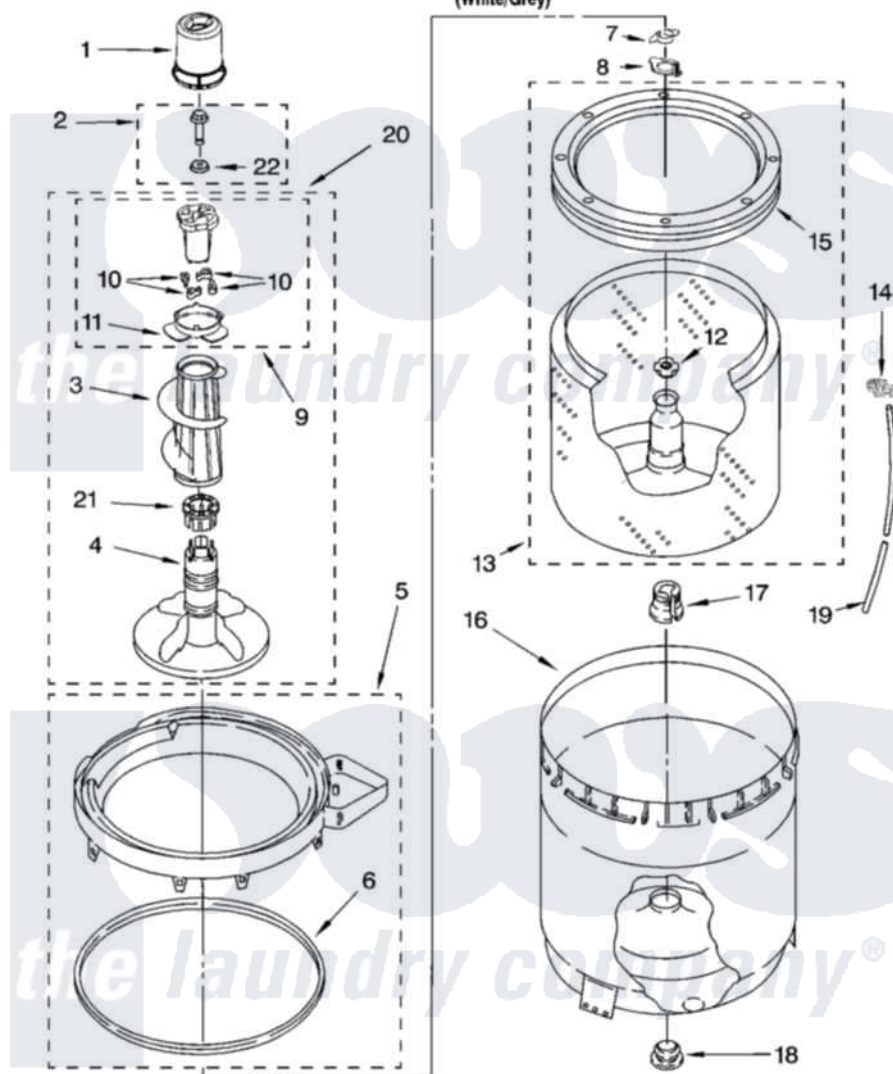

Whirlpool WTW5821SW0 03 - AGITATOR, BASKET AND TUB PARTS

AGITATOR, BASKET AND TUB PARTS

For Model: WTW5821SW0
(White/Grey)

8181344

5

Whirlpool Residential Whirlpool WTW5821SW0 Washer Parts Parts Diagram 03 - AGITATOR, BASKET AND TUB PARTS

[Click on the part number to view part](#)

Item	Original Part Number	Replaced By	Status	Part Description
1	8559760			Dispenser, Fabric Softener
2	358237			Screw And Washer
3	389141	3360824		Auger, Agitator
4	389386			Agitator
5	8528150	W10445870		Ring-Tub
6	3976308			Gasket, Tub Ring
7	3354845			Clip, Agitator
8	8543666			Washer, Agitator
9	3363662	285748		Cam-Agitator
10	3366877	80040		Dog-Agitator
11	3363661			Bearing, Driven Cam
12	21366			Nut, Spanner
13	8526016	W10389328		Clothes Container, Assembly
14	2219077			Clip, Pressure Switch Hose
15	8519788	387240		Ring, Balance
16	63849			Strain Relief, Power Cord

17	389140		Tub Block, Basket Drive
18	383727		Gasket, Centerpodt
19	3347780	353244	Hose, Pressure Switch
20	3347674	285727	Agitator
21	3350389	285587	Washer
22	3949550		Washer