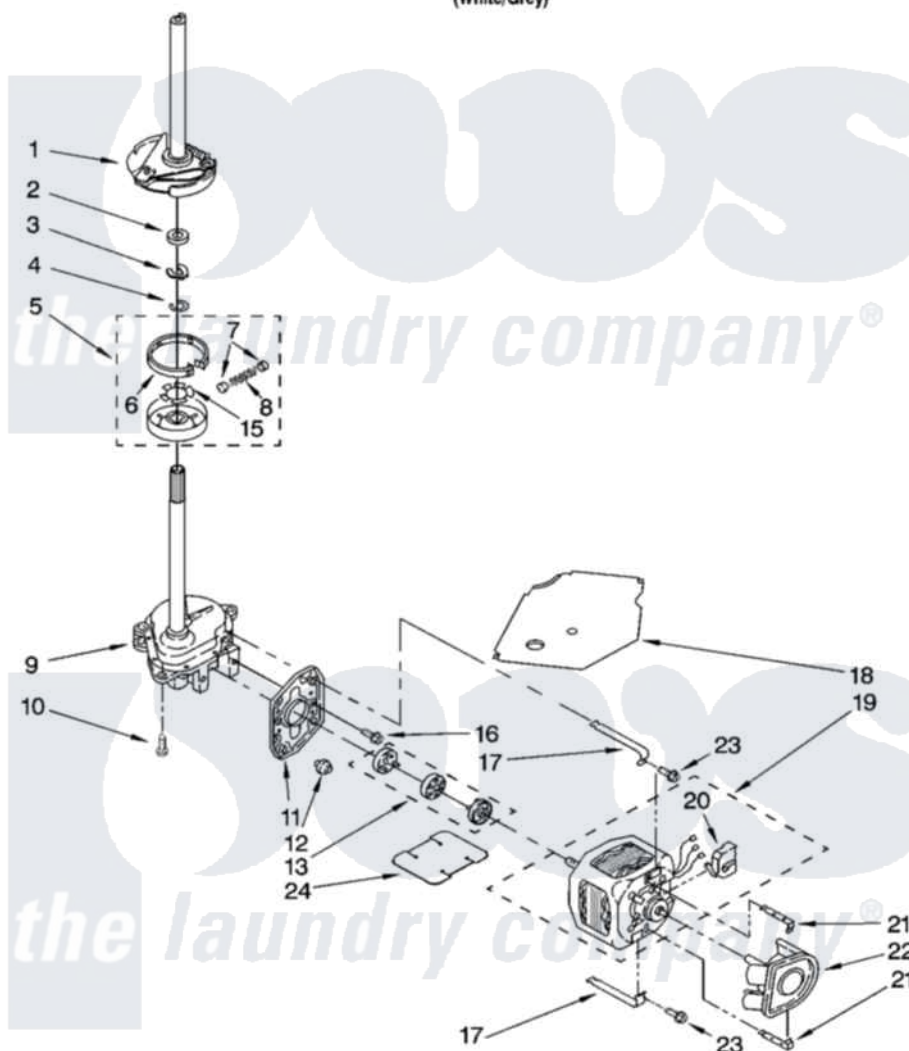

Whirlpool WTW5821SW0 04 - BRAKE, CLUTCH, GEARCASE, MOTOR AND PUMP PARTS

BRAKE, CLUTCH, GEARCASE, MOTOR AND PUMP PARTS

For Model: WTW5821SW0
(White/Grey)

8181344

7

Whirlpool [Residential Whirlpool WTW5821SW0 Washer Parts](#) Parts Diagram 04 - BRAKE, CLUTCH, GEARCASE, MOTOR AND PUMP PARTS
Click on the part number to view part

Item	Original Part Number	Replaced By	Status	Part Description
1	388952	285792		Basketdrive
2	63292			Washer, Spin Tube Thrust
3	62697	W10080230		Ring, Spin Tube Support
4	63283	285353		Ring
5	3951311	285785		Clutch
6	3951308	285790		Lining
7	62646			Cap, Clutch Spring
8	3946792			Spring And Damper Assembly
9	3360630	3360629		Gearcase
10	3357334	3400516		Screw Anti-Rattle
11	62611			Plate, Motor Mount To Gearcase
12	62691			Grommet, Motor
13	285753	285753A		Coupling
15	3355454			Clip, Main Drive

16	3400516		Screw Anti-Rattle
17	3349637	W10086010	Retainer, Motor
18	3362089		Shield, Tub To Motor
19	8529935		Motor, Main Drive
20	8529896		Switch, Main Drive Motor
21	8546127		Retainer, Pump
22	3363394		Pump
23	3387485	273556	Screw, 10-16 X 5/8
24	3946532		Shield, Motor