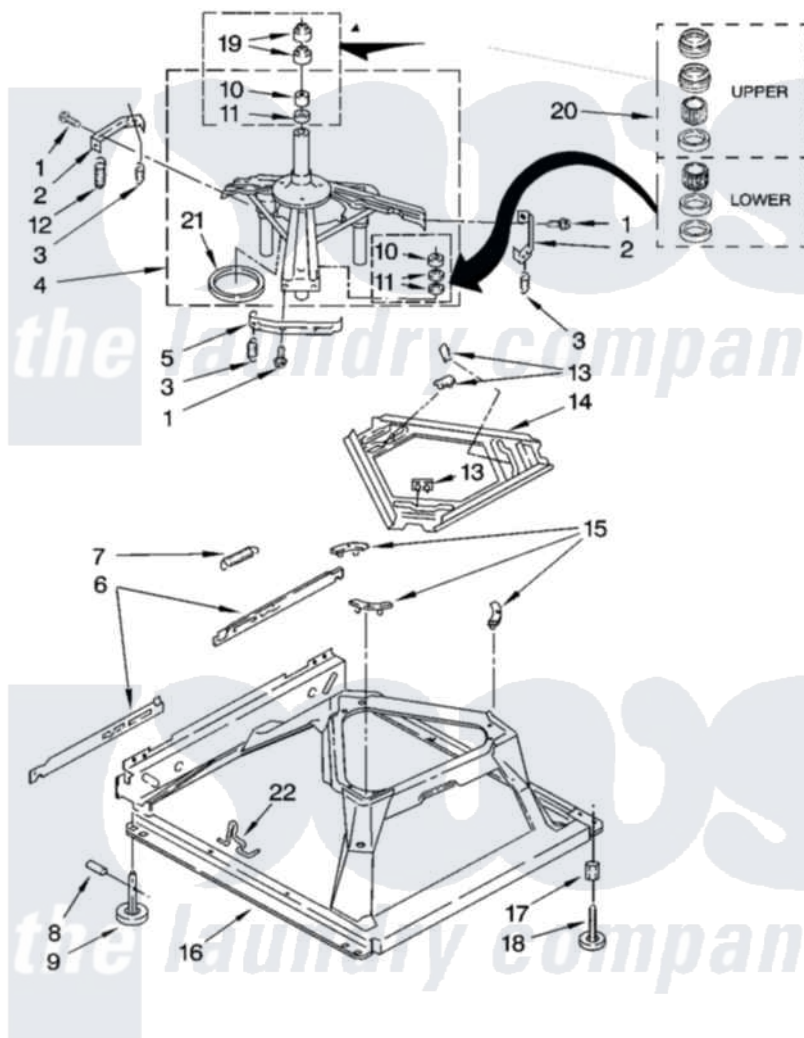

Whirlpool WTW5821SW0 05 - MACHINE BASE PARTS

MACHINE BASE PARTS

For Model: WTW5821SW0
(White/Grey)

8

8181344

Whirlpool Residential Whirlpool WTW5821SW0 Washer Parts Parts Diagram 05 - MACHINE BASE PARTS

[Click on the part number to view part](#)

Item	Original Part Number	Replaced By	Status	Part Description
1	3400076			Screw, Bracket Mounting
2	64067			Bracket, Spring Outer
3	63907			Spring, Suspension
4	8575214	280184		Support
5	64065			Bracket, Spring Outer
6	63466			Link, Leveling Mechanism
7	62597	8316845		Spring
8	62837			Pin, Knurled
9	62596	285244		Feet-Leveling
10	8546455			Bearing, Centerpost
11	357409	359449		Seal, Agitator Shaft
12	8318050	285901		Spring
13	62568	285219		Pad
14	3946509			Plate, Suspension
15	3363660	285744		Pad
16	3946512	285771		Base

17	3359452	Nut, Lock
18	W10001130	Foot, Leveling
19	8577376	Seal, Centerpost
20	285203	Centerpost Bearing Kit
21	63134	Ring, Sound Deadening
22	63806	W10145155 Retainer, Suspension Spring