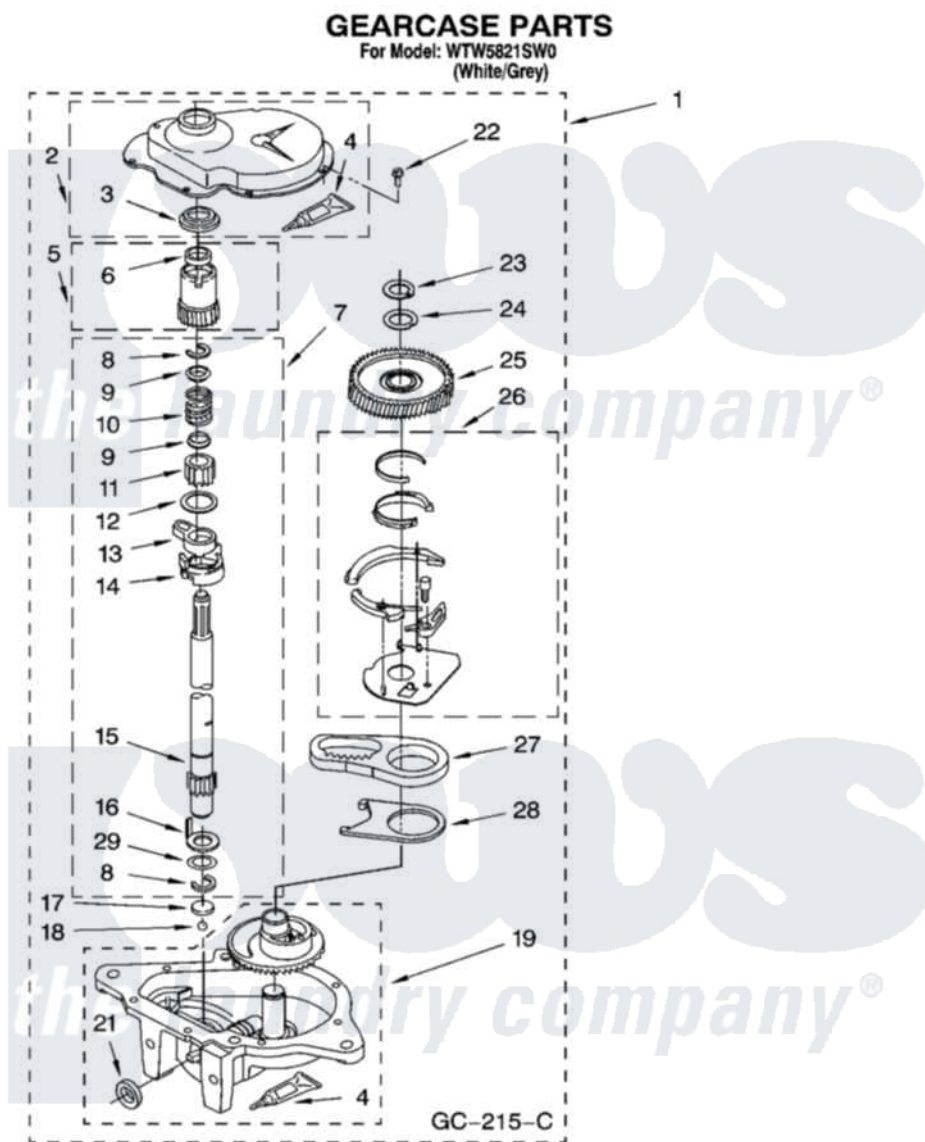

**Whirlpool WTW5821SW0 08 - GEARCASE PARTS, OPTIONAL PARTS  
(NOT INCLUDED)**

12

8181344

Whirlpool Residential Whirlpool WTW5821SW0 Washer Parts Parts Diagram 08 - GEARCASE PARTS, OPTIONAL PARTS (NOT INCLUDED)

Click on the part number to view part

Item	Original Part Number	Replaced By	Status	Part Description
1	3360630	<a href="#">3360629</a>		Gearcase
2	<a href="#">285202</a>			Cover, Gearcase
3	<a href="#">3349985</a>			Seal, Gearcase Cover
4	<a href="#">285195</a>			Sealer Sealer, Gasket
5	63320	<a href="#">285362</a>		Gear and Pinion
6	<a href="#">356427</a>			Seal, Spin Pinion
7	<a href="#">389387</a>			Shaft, Agitator
8	90369		Not Available	Ring, Retaining (2)
9	<a href="#">62677</a>			Retainer, Spring
10	<a href="#">62676</a>			Spring, Agitator
11	63273	<a href="#">285509</a>		Shaft, Agitator
12	<a href="#">62619</a>			Washer, Agitator Gear
13	62580	<a href="#">285206</a>		Cam-Agitator
14	62581	<a href="#">285206</a>		Cam-Agitator
15	<a href="#">285509</a>			Shaft, Agitator