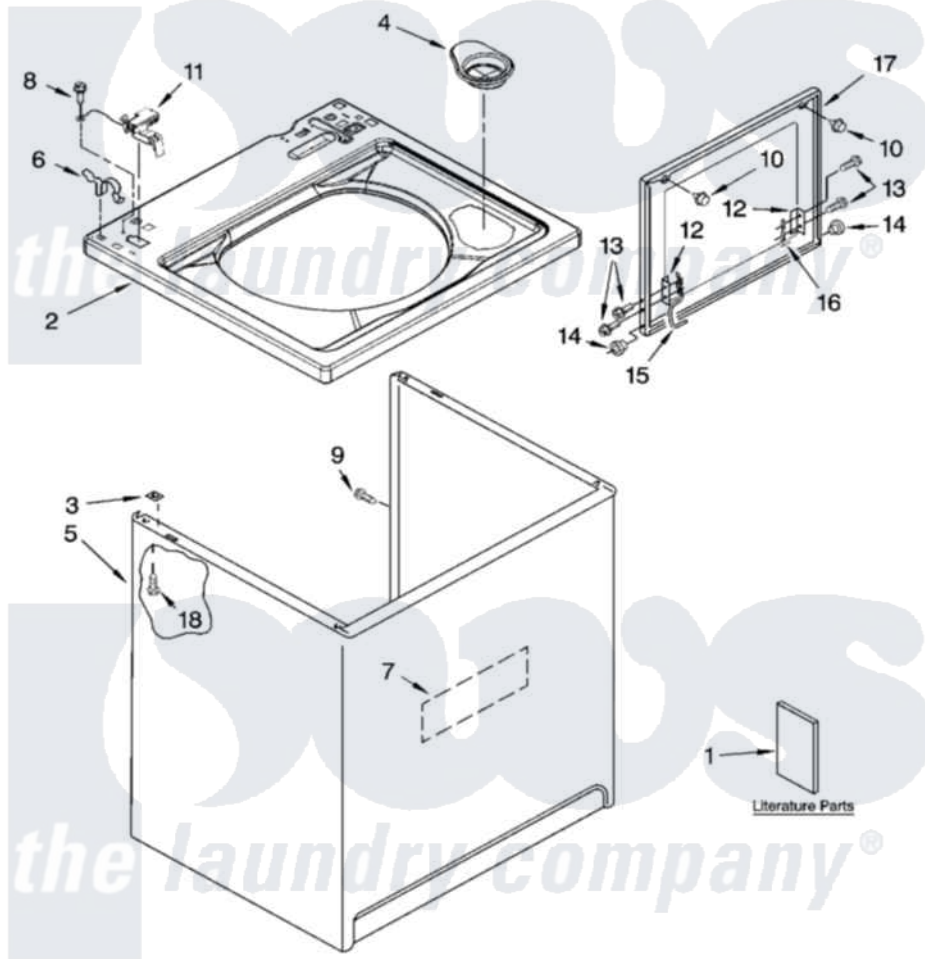

Whirlpool WTW5830SW0 01 - TOP AND CABINET PARTS

TOP AND CABINET PARTS

For Model: WTW5830SW0
(White/Grey)

AUTOMATIC
WASHER

4-06 Litho in U.S.A. (drd)

1

Part No. 8181233

Whirlpool Residential Whirlpool WTW5830SW0 Washer Parts Parts Diagram 01 - TOP AND CABINET PARTS

[Click on the part number to view part](#)

Item	Original Part Number	Replaced By	Status	Part Description
1	W10044800			Installation Instructions
"	3955884			Use And Care Guide
"	3957873		Not Available	Feature Sheet
"	W10023760		Not Available	Energy Guide
"	8577790		Not Available	Wiring Diagram
"	BLANK		Not Available	Following May Be Purchased DO-IT-YOURSELF REPAIR MANUALS
"	4313896			Do-It-Yourself Repair Manuals
2	8566017			Top
3	62750			Spacer, Cabinet To Top (4)
4	8566266			Dispenser, Bleach
5	63424			Cabinet
6	62780			Clip, Top And Cabinet And Rear Panel
7	3976348			Absorber, Sound
8	3351614			Screw, Gearcase Cover Mounting

9	3357011	308685	Side Trim)
10	9724509		Bumper, Lid
11	8318084		Switch, Lid
12	21097		Pad, Lid Hinge
13	355274	W10119828	Screw, Lid Hinge Mounting
14	8319539		Bearing, Lid Hinge
15	8559336	W10225136	Hinge 7 Pad Assembly
16	91770		Hinge, Lid
17	8580057	W10193861	Lid
18	3390631		Screw, 10-16 X 3/8