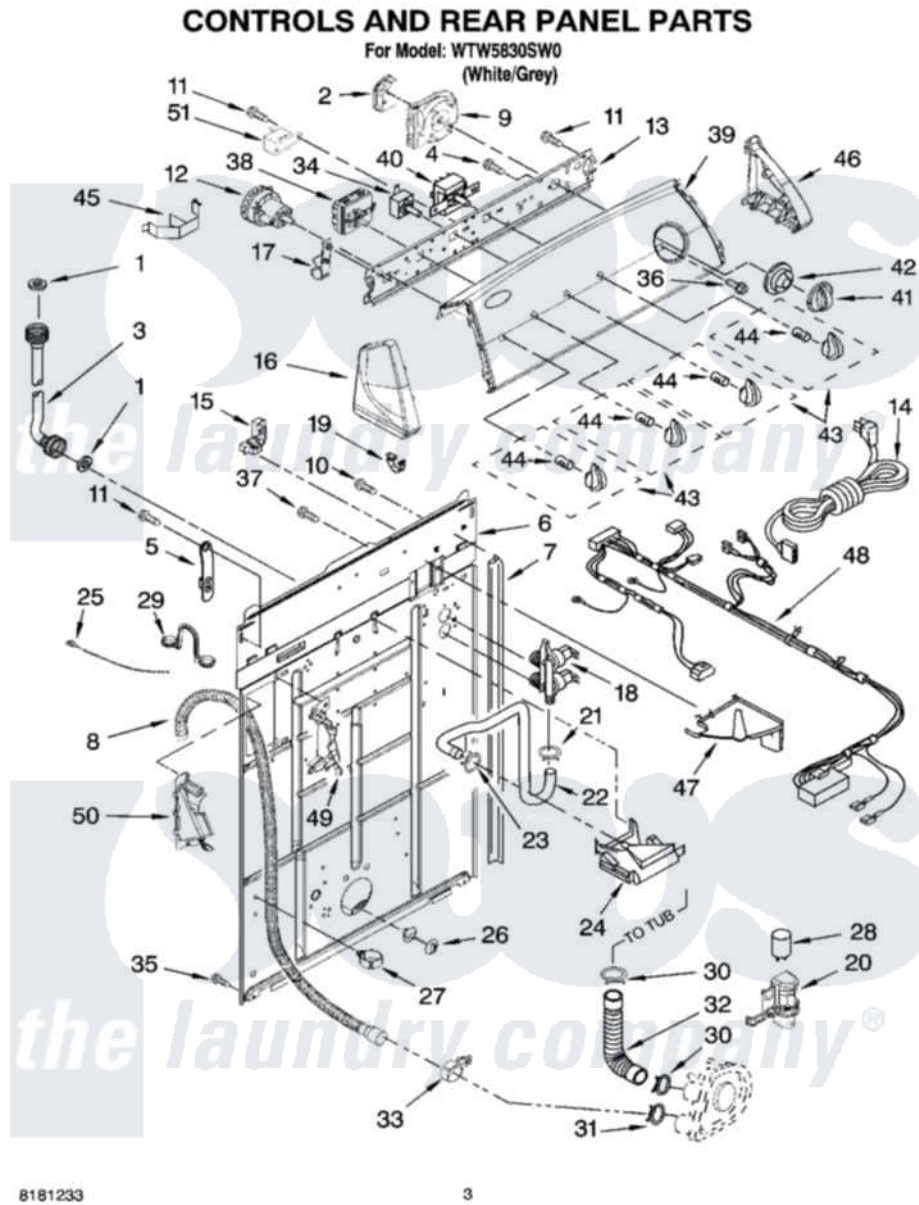

Whirlpool WTW5830SW0 02 - CONTROLS AND REAR PANEL PARTS

8181233

3

Whirlpool [Residential Whirlpool WTW5830SW0 Washer Parts](#) Parts Diagram 02 - CONTROLS AND REAR PANEL PARTS

[Click on the part number to view part](#)

Item	Original Part Number	Replaced By	Status	Part Description
1	3976300	16123		Washer Inlet-Hose Miscellaneous Parts Must be Ordered Separately.
2	8576472			Circuit Board, Agitation Delay
3	8571377	89503		Hose-Inlet
"	8571378	89503		Hose-Inlet
4	3400073			Screw, Ground
5	8568314			Strap, Console
6	8318015			Panel, Rear
7	62747			Pad, Rear Panel
8	8559373	W10096921		Drain Hose Assembly
9	8577787			Timer, Control
10	3351614			Screw, Gearcase Cover Mounting
11	90767			Screw, 8A X 3/8 HeX Washer Head Tapping
12	8577843	W10337781		Switch-WL

13	8566003		Bracket, Control
14	3956162	285800	Cord-Power
15	3952821	285777	Relief-Str
16	8566035	8565957	Cap, End
17	8317975		Restraint, Harness
18	3979347	3979346	Valve, Water Inlet And Thermistor Assembly
19	8312709		Clip-Console
20	8318046		Clip, Capacitor
21	301958	596669	Clamp, Manifold
22	8317974	8317926	Hose, Vacuum Break
23	370450	596669	Clamp, Manifold
24	387606	3360977	Break-Vac
25	3347868	W10339879	Tie, Cable
26	8519200		Support, Rear Panel
27	8541667		Clamp, Hose
28	8572718	8572720	Capacitor, Motor Start
29	8577378		U-Bend, Drain Hose
30	3363366	616099	Clamp
31	8317496	285655	Clamp, Hose
32	3951449	285871	Hose
33	8541668		Clamp, Hose
34	3950356		Switch, Rotary
35	62863	3390631	Screw, 10-16 X 3/8
36	3400818		Screw, Timer Mounting
37	9740848		Screw, Mixing Valve Mounting
38	8577786		Switch, Water Temperature
39	8578817		Panel, Console
40	8578536		Switch, Rotary
41	W10034730		Knob, Timer
42	8566018		Dial,
43	W10034380		Knob, Control
44	8536939		Clip, Knob
45	8055003		Clip, Harness And Pressure Switch
46	8566032	8565954	Cap, End
47	8539874		Shield, Suds
48	3958084		Harness, Wiring
49	8541669		Bucket, Drain Hose
50	8541658		Bucket, Drain Hose
51	694419		Mini-Buzzer