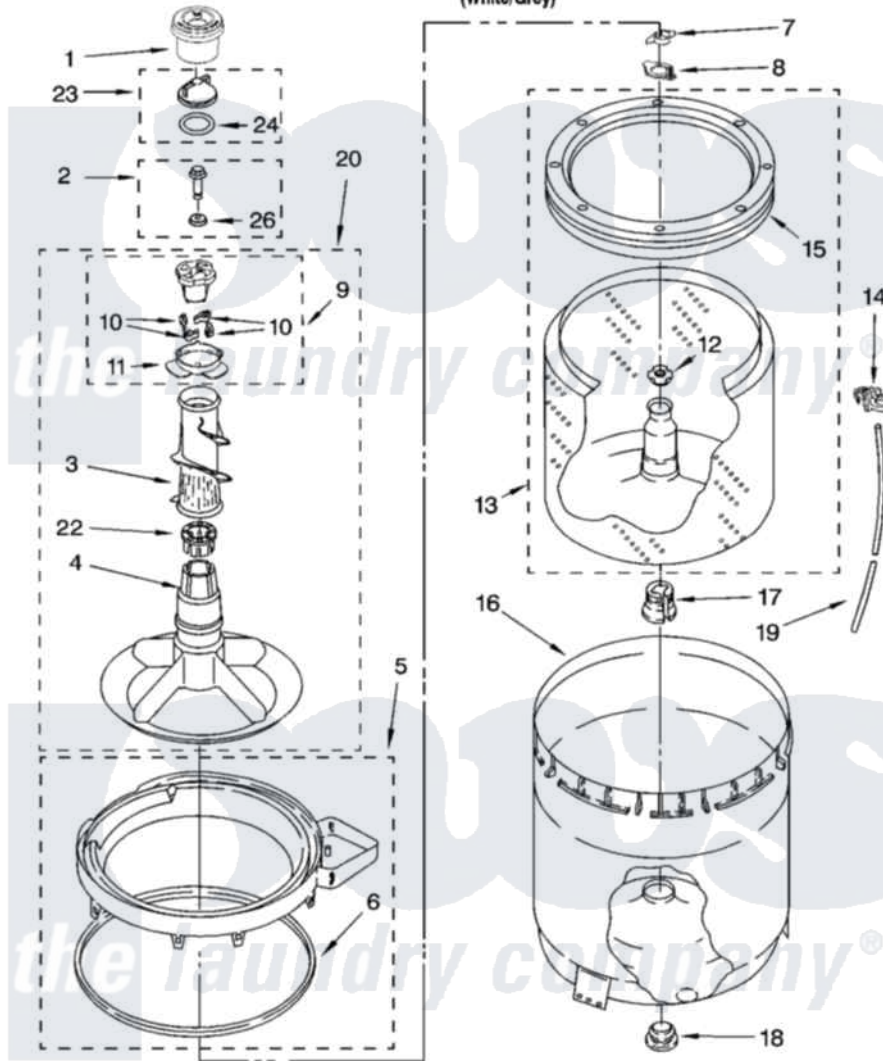

Whirlpool WTW5830SW0 03 - AGITATOR, BASKET AND TUB PARTS

AGITATOR, BASKET AND TUB PARTS

For Model: WTW5830SW0
(White/Grey)

8181233

5

Whirlpool [Residential Whirlpool WTW5830SW0 Washer Parts](#) Parts Diagram 03 - AGITATOR, BASKET AND TUB PARTS

[Click on the part number to view part](#)

Item	Original Part Number	Replaced By	Status	Part Description
1	8575076	8575076A		Dispenser
2	358237			Screw And Washer
3	3363003			Mover, Clothes
4	3951632			Agitator
5	8528150	W10445870		Ring-Tub
6	3976308			Gasket, Tub Ring
7	3354845			Clip, Agitator
8	8543666			Washer, Agitator
9	3951682	285809		Cam-Agitator
10	3366877	80040		Dog-Agitator
11	3952374			Bearing, Driven Cam
12	21366			Nut, Spanner
13	8526016	W10389328		Clothes Container, Assembly
14	2219077			Clip, Pressure Switch Hose
15	8519788	387240		Ring, Balance
16	63849			Strain Relief, Power Cord

17	389140		Tub Block, Basket Drive
18	383727		Gasket, Centerpodt
19	3347780	353244	Hose, Pressure Switch
20	3951744		Agitator Assembly
22	3951608		Spacer, Thrust
23	3354733	W10074580	Cap, Barrier
24	3348855	W10072840	Fabric Softener
26	3949550		Washer