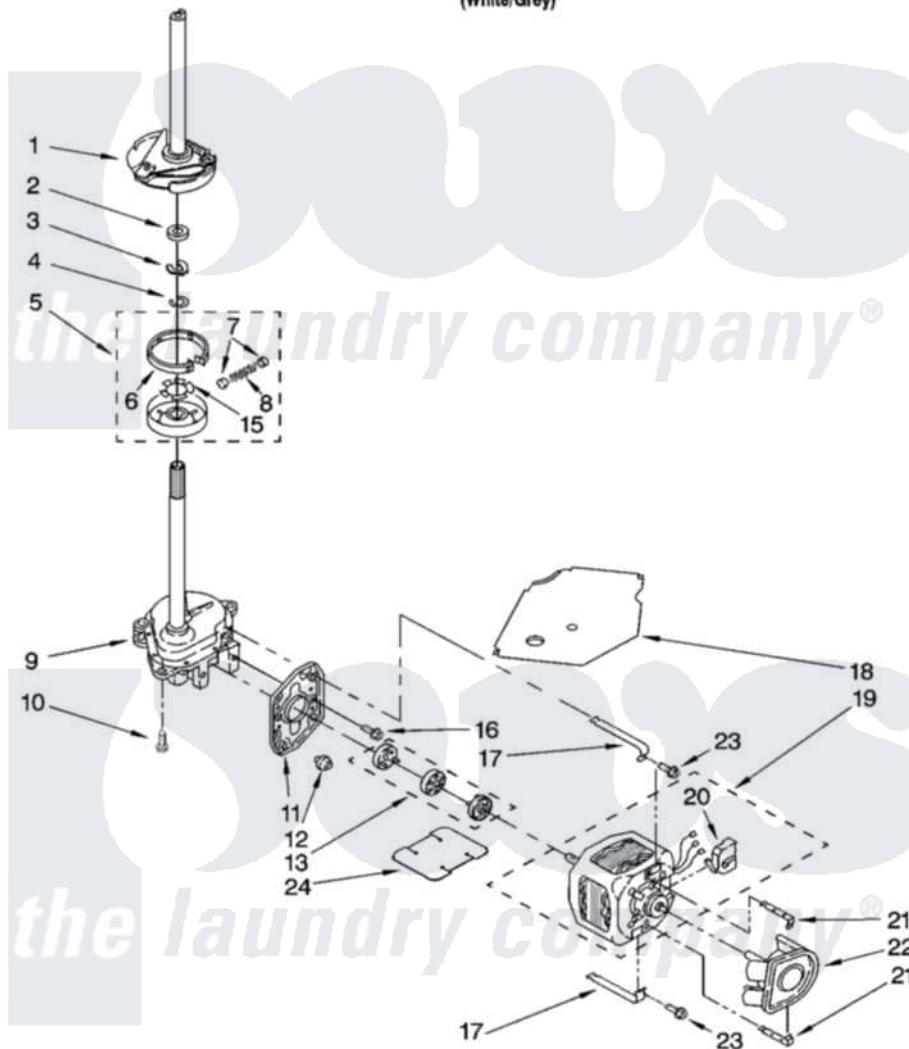

# Whirlpool WTW5830SW0 04 - BRAKE, CLUTCH, GEARCASE, MOTOR AND PUMP PARTS

## BRAKE, CLUTCH, GEARCASE, MOTOR AND PUMP PARTS

For Model: WTW5830SW0  
(White/Grey)

8181233

7

Whirlpool [Residential Whirlpool WTW5830SW0 Washer Parts](#) Parts Diagram 04 - BRAKE, CLUTCH, GEARCASE, MOTOR AND PUMP PARTS