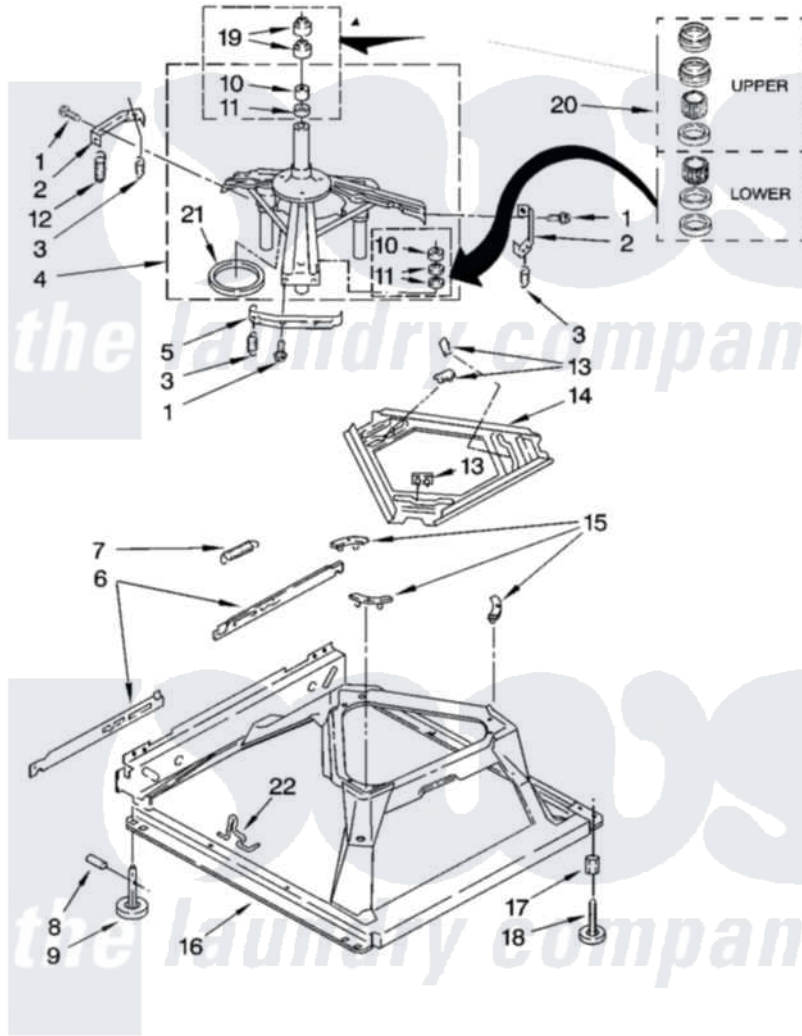

# Whirlpool WTW5830SW0 05 - MACHINE BASE PARTS

## MACHINE BASE PARTS

For Model: WTW5830SW0  
(White/Grey)

8

8181233

Whirlpool Residential Whirlpool WTW5830SW0 Washer Parts Parts Diagram 05 - MACHINE BASE PARTS  
Click on the part number to view part

Item	Original Part Number	Replaced By	Status	Part Description
1	<a href="#">3400076</a>			Screw, Bracket Mounting
2	<a href="#">64067</a>			Bracket, Spring Outer
3	<a href="#">63907</a>			Spring, Suspension
4	8575214	<a href="#">280184</a>		Support
5	<a href="#">64065</a>			Bracket, Spring Outer
6	<a href="#">63466</a>			Link, Leveling Mechanism
7	62597	<a href="#">8316845</a>		Spring
8	<a href="#">62837</a>			Pin, Knurled
9	62596	<a href="#">285244</a>		Feet-Leveling
10	<a href="#">8546455</a>			Bearing, Centerpost
11	357409	<a href="#">359449</a>		Seal, Agitator Shaft
12	8318050	<a href="#">285901</a>		Spring
13	62568	<a href="#">285219</a>		Pad
14	<a href="#">3946509</a>			Plate, Suspension
15	3363660	<a href="#">285744</a>		Pad
16	3946512	<a href="#">285771</a>		Base

17	<a href="#">3359452</a>		Nut, Lock
18	389102	<a href="#">W10001130</a>	Foot, Leveling
19	<a href="#">8577376</a>		Seal, Centerpost
20	<a href="#">285203</a>		Centerpost Bearing Kit
21	<a href="#">63134</a>		Ring, Sound Deadening
22	63806	<a href="#">W10145155</a>	Retainer, Suspension Spring