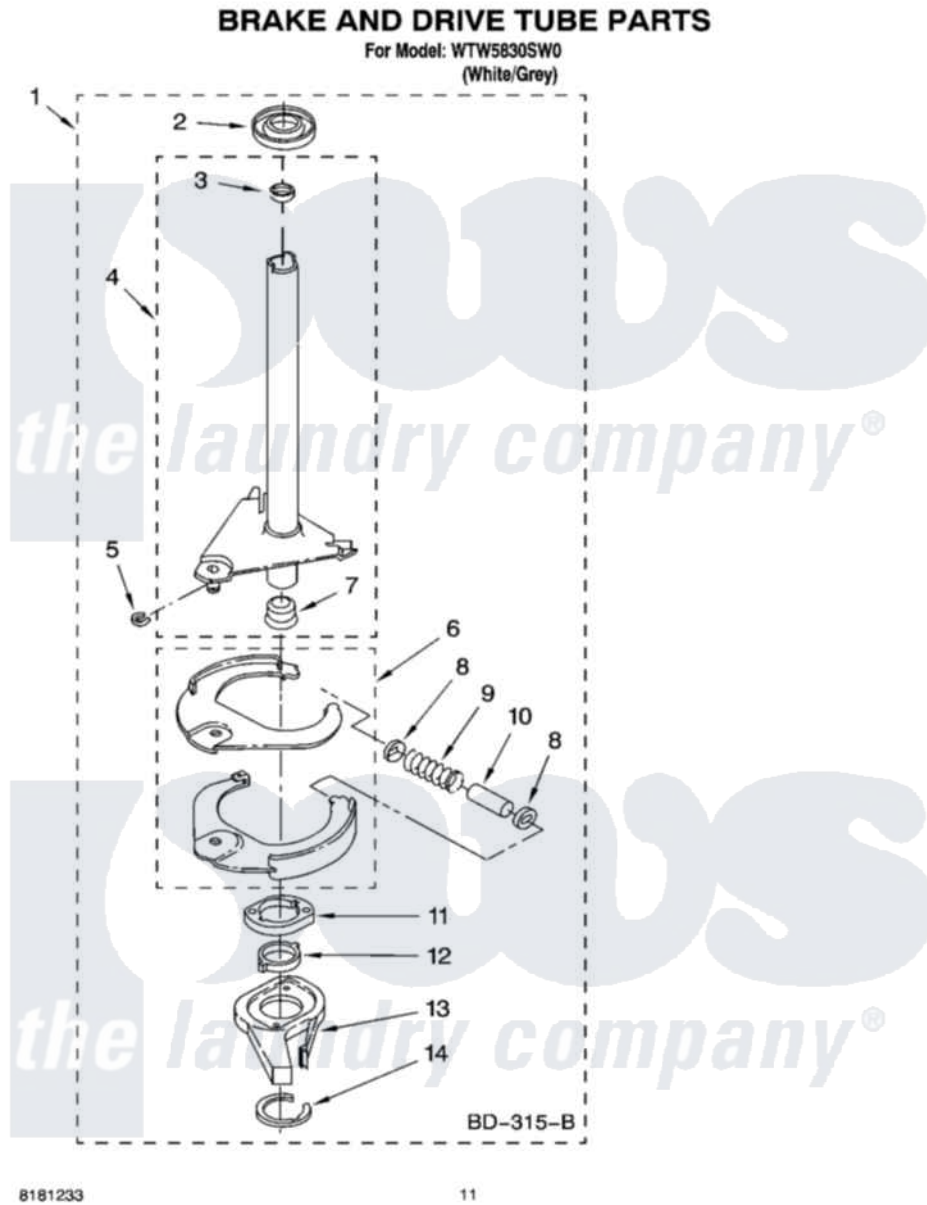

# Whirlpool WTW5830SW0 07 - BRAKE AND DRIVE TUBE PARTS

Whirlpool Residential Whirlpool WTW5830SW0 Washer Parts Parts Diagram 07 - BRAKE AND DRIVE TUBE PARTS  
Click on the part number to view part

Item	Original Part Number	Replaced By	Status	Part Description
1	388952	<a href="#">285792</a>		Basketdrive
2	<a href="#">62658</a>			Ring, Thrust
3	<a href="#">356427</a>			Seal, Spin Pinion
4	64027	<a href="#">64208</a>		Tube-Spin
5	64035	<a href="#">W10083190</a>		Ring, Retaining
6	64232	<a href="#">285438</a>		Shoe-Brake
7	62703	<a href="#">8546462</a>		"T" Bearing, Spin Tube
8	3353956	<a href="#">285658</a>		Sleeve
9	387806		Not Available	Spring, Brake
10	3355360	<a href="#">285658</a>		Sleeve
11	661516	<a href="#">8546461</a>		Cam, Brake Release
12	<a href="#">63022</a>			Sleeve, Cam
13	64194	<a href="#">285790</a>		Lining
14	90368	<a href="#">W10083200</a>		Ring, Retaining
"	BLANK		Not Available	Following Parts Not Illustrated
"	<a href="#">285208</a>			Lubricant