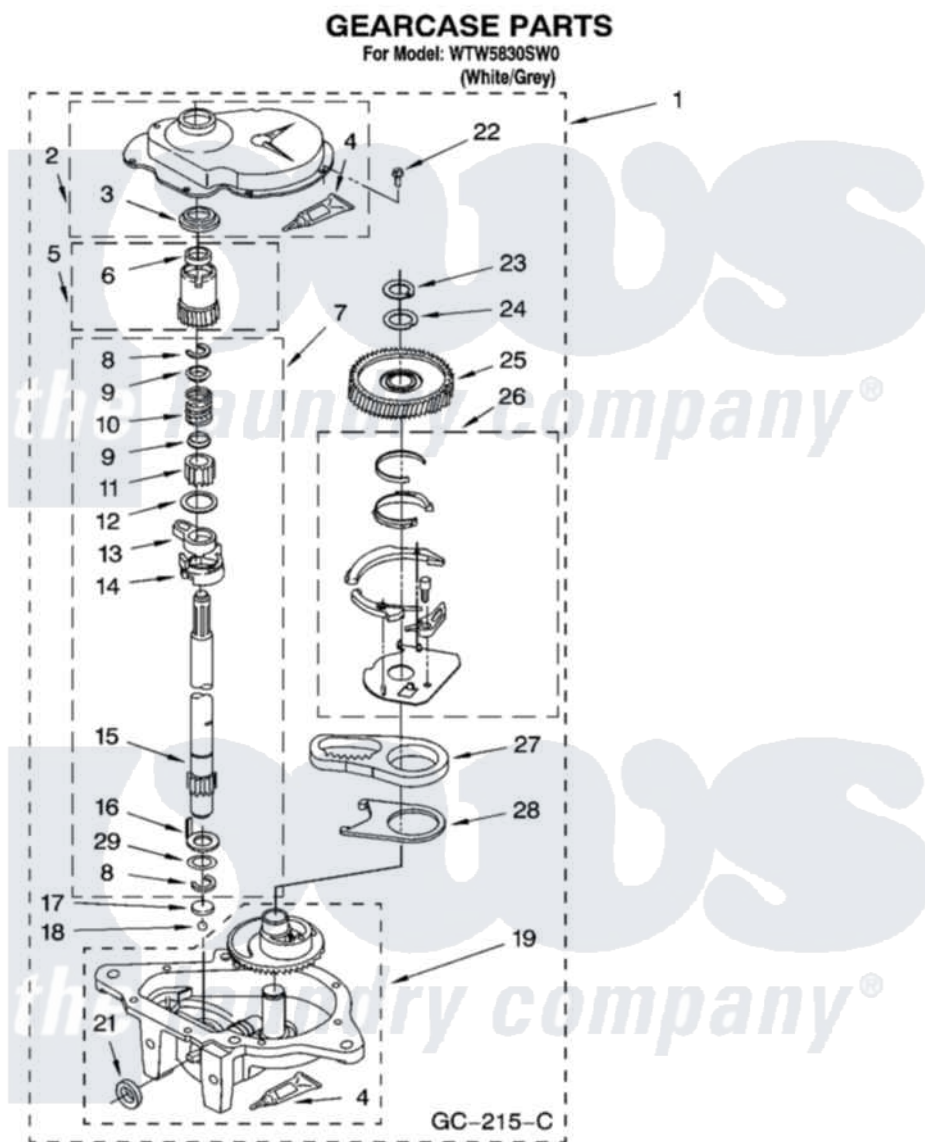

**Whirlpool WTW5830SW0 08 - GEARCASE PARTS, OPTIONAL PARTS
(NOT INCLUDED)**

12

8181233

Whirlpool Residential Whirlpool WTW5830SW0 Washer Parts Parts Diagram 08 - GEARCASE PARTS, OPTIONAL PARTS (NOT INCLUDED)

Click on the part number to view part

Item	Original Part Number	Replaced By	Status	Part Description
1	3360630	3360629		Gearcase
2	285202			Cover, Gearcase
3	3349985			Seal, Gearcase Cover
4	285195			Sealer Sealer, Gasket
5	63320	285362		Gear and Pinion
6	356427			Seal, Spin Pinion
7	389387			Shaft, Agitator
8	90369		Not Available	Ring, Retaining (2)
9	62677			Retainer, Spring
10	62676			Spring, Agitator
11	63273	285509		Shaft, Agitator
12	62619			Washer, Agitator Gear
13	62580	285206		Cam-Agitator
14	62581	285206		Cam-Agitator
15	285509			Shaft, Agitator

16	62618		Washer, Cam Thrust
17	16018	285205	Bearing
18	85529	285205	Bearing
19	389230	285515	Gearcase
21	285352		Seal Kit, Thrust Plug
22	3351614		Screw, Gearcase Cover Mounting
23	3362552	285765	Ring-Retrn
24	285735	285766	Washer Kit, Thrust
25	62570	285362	Gear and Pinon
26	388253	999516	Shelf-Glas
27	3349296	8546456	Rack, Connecting
28	62621		Actuator, Shift
29	388815		Washer, Intermediate 1 3976263 Miscellaneous Parts Bag 2 3976300 Washer, Inlet Hose 3 3366913 Clamp, Hose
	72017		Paint, Touch-Up
"	350938		Paint, Pressurized Spray B
"	350930		Paint, Pressurized Spray B
"	799344		Paint, Touch-Up)
"	BLANK	Not Available	OIL
"	350572		Oil
"	BLANK	Not Available	LUBRICANT
"	285208		Lubricant
"	BLANK	Not Available	SEALER
"	285195		Sealer Sealer, Gasket
"	BLANK	Not Available	ACCESSORY PARTS
"	367031		Water System Parts
"	280129	280129A	Break-Sphn
"	280130	280130A	Adapter
"	BLANK	Not Available	Adapter Kit
"	280131	40922	Hose
"	BLANK	Not Available	Extension Kit