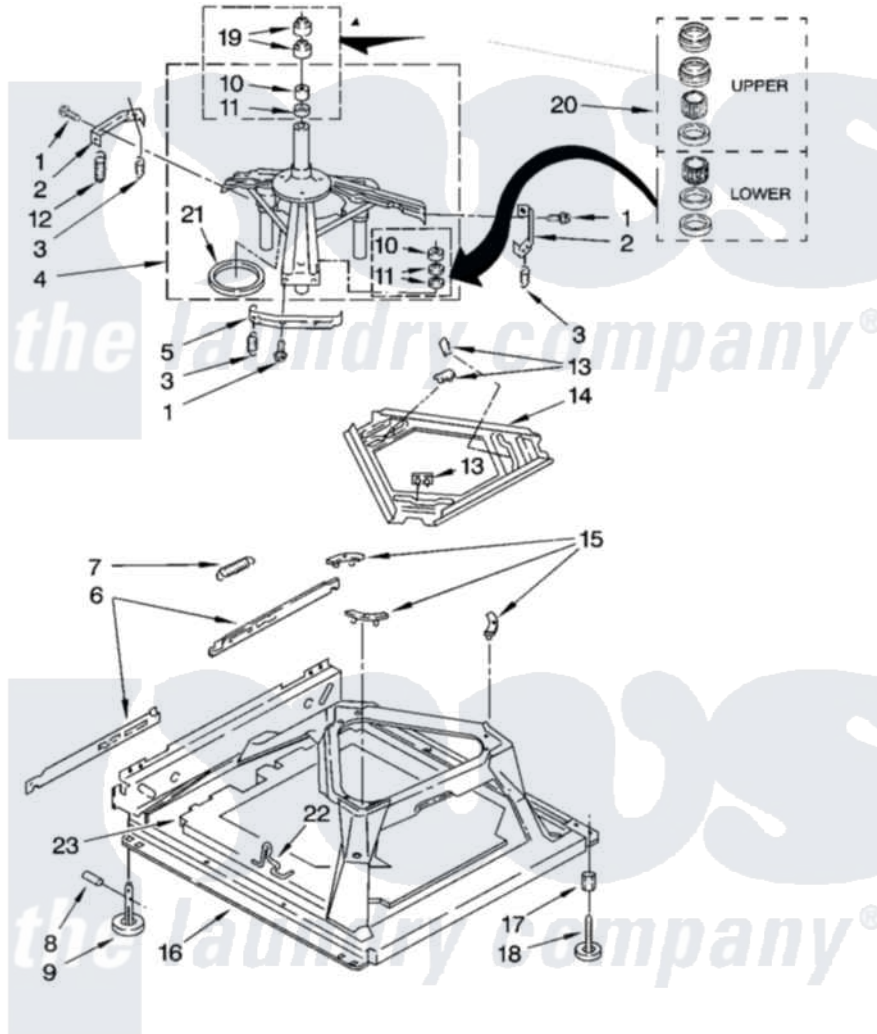

Whirlpool WTW5840SG0 05 - MACHINE BASE PARTS

MACHINE BASE PARTS

For Models: WTW5840SW0, WTW5840SG0
(White/Grey) (Biscuit/Gold)

8

8181234

Whirlpool [Residential Whirlpool WTW5840SG0 Washer Parts](#) Parts Diagram 05 - MACHINE BASE PARTS
Click on the part number to view part

Item	Original Part Number	Replaced By	Status	Part Description
1	3400076			Screw, Bracket Mounting
2	64067			Bracket, Spring Outer
3	63907			Spring, Suspension
4	8575214	280184		Support
5	64065			Bracket, Spring Outer
6	63466			Link, Leveling Mechanism
7	62597	8316845		Spring
8	62837			Pin, Knurled
9	62596	285244		Feet-Leveling
10	8546455			Bearing, Centerpost
11	357409	359449		Seal, Agitator Shaft
12	8318050	285901		Spring
13	62568	285219		Pad
14	3946509			Plate, Suspension
15	3363660	285744		Pad
16	3946512	285771		Base

17	3359452		Nut, Lock
18	389102	W10001130	Foot, Leveling
19	8577376		Seal, Centerpost
20	285203		Centerpost Bearing Kit
21	63134		Ring, Sound Deadening
22	63806	W10145155	Retainer, Suspension Spring
23	8544816		Absorber, Sound