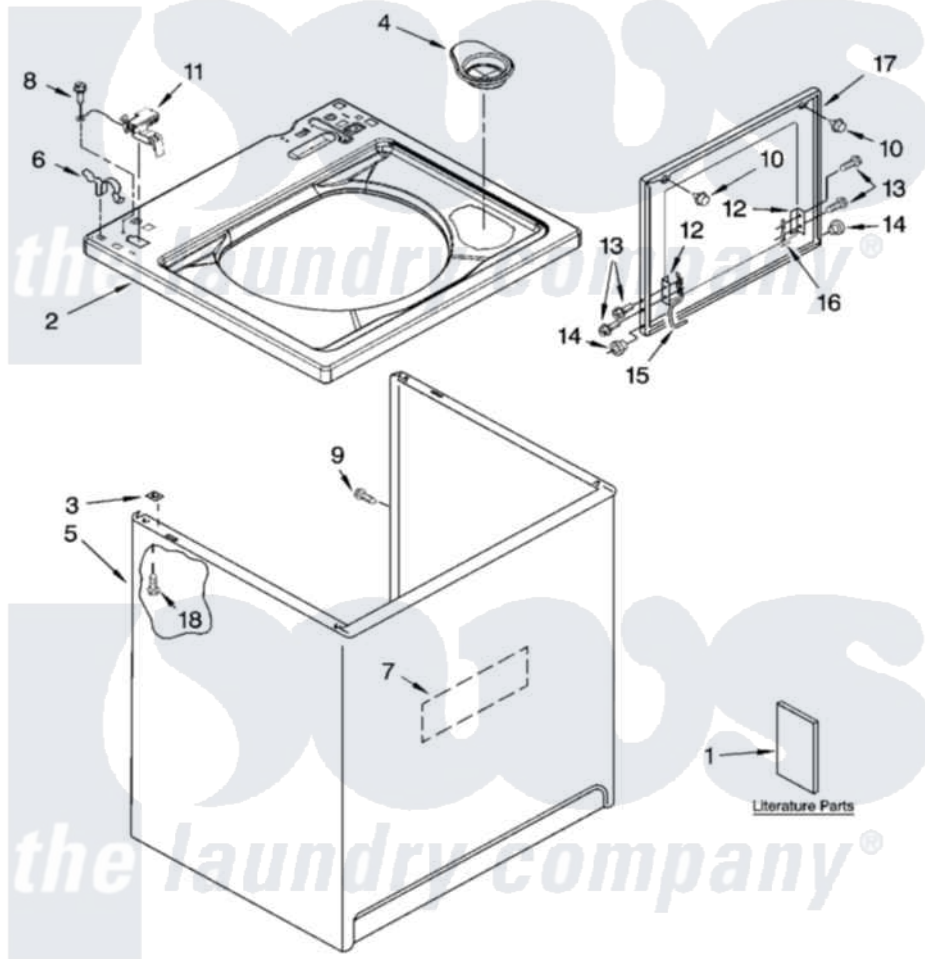

# Whirlpool WTW5840SW0 01 - TOP AND CABINET PARTS

## TOP AND CABINET PARTS

For Models: WTW5840SW0, WTW5840SG0  
(White/Grey) (Biscuit/Gold)

AUTOMATIC  
WASHER

4-06 Litho in U.S.A. (drd)

1

Part No. 8181234

[Whirlpool Residential Whirlpool WTW5840SW0 Washer Parts](#) Parts Diagram 01 - TOP AND CABINET PARTS

[Click on the part number to view part](#)

Item	Original Part Number	Replaced By	Status	Part Description
1	<a href="#">W10044800</a>			Installation Instructions
"	<a href="#">3955884</a>			Use And Care Guide
"	3957873		Not Available	Feature Sheet
"	W10023760		Not Available	Energy Guide
"	8577790		Not Available	Wiring Diagram
"	BLANK		Not Available	Following May Be Purchased DO-IT-YOURSELF REPAIR MANUALS
"	<a href="#">4313896</a>			Do-It-Yourself Repair Manuals
2	<a href="#">8566017</a>			Top
"	<a href="#">8580044</a>			Top
3	62750			Spacer, Cabinet To Top (4)
4	<a href="#">8566266</a>			Dispenser, Bleach
5	<a href="#">63424</a>			Cabinet
"	<a href="#">3954357</a>			Cabinet
6	<a href="#">62780</a>			Clip, Top And Cabinet And Rear Panel

7	<a href="#">3976348</a>		Absorber, Sound
8	<a href="#">3351614</a>		Screw, Gearcase Cover Mounting
9	3357011	<a href="#">308685</a>	Side Trim )
10	<a href="#">9724509</a>		Bumper, Lid
11	<a href="#">8318084</a>		Switch, Lid
12	<a href="#">21097</a>		Pad, Lid Hinge
13	355274	<a href="#">W10119828</a>	Screw, Lid Hinge Mounting
14	<a href="#">8319539</a>		Bearing, Lid Hinge
15	8559336	<a href="#">W10225136</a>	Hinge 7 Pad Assembly
16	<a href="#">91770</a>		Hinge, Lid
17	8580057	<a href="#">W10193861</a>	Lid
"	8580058	<a href="#">W10193862</a>	Lid
18	<a href="#">3390631</a>		Screw, 10-16 X 3/8