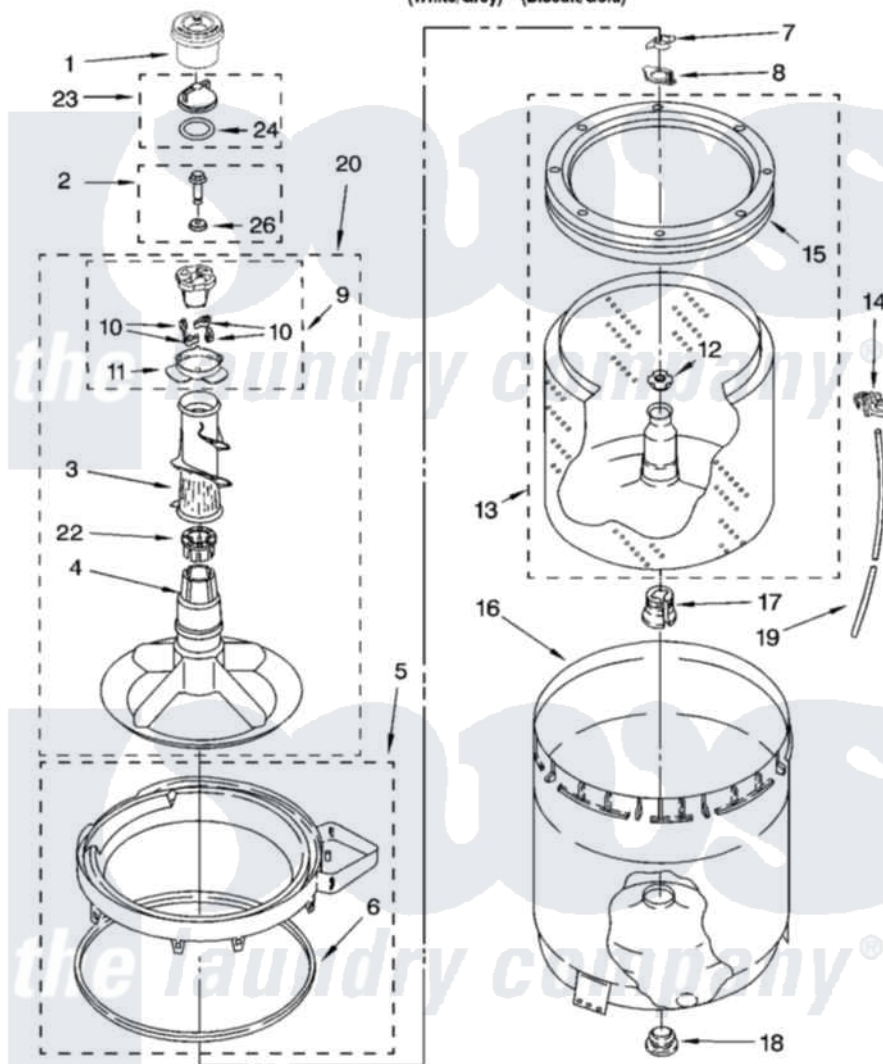

# Whirlpool WTW5840SW0 03 - AGITATOR, BASKET AND TUB PARTS

## AGITATOR, BASKET AND TUB PARTS

For Models: WTW5840SW0, WTW5840SG0  
(White/Grey) (Biscuit/Gold)

8181234

5

Whirlpool Residential Whirlpool WTW5840SW0 Washer Parts Parts Diagram 03 - AGITATOR, BASKET AND TUB PARTS

[Click on the part number to view part](#)

Item	Original Part Number	Replaced By	Status	Part Description
1	8575076	<a href="#">8575076A</a>		Dispenser
2	<a href="#">358237</a>			Screw And Washer
3	<a href="#">3363003</a>			Mover, Clothes
4	<a href="#">3951632</a>			Agitator
5	8528150	<a href="#">W10445870</a>		Ring-Tub
6	<a href="#">3976308</a>			Gasket, Tub Ring
7	<a href="#">3354845</a>			Clip, Agitator
8	<a href="#">8543666</a>			Washer, Agitator
9	3951682	<a href="#">285809</a>		Cam-Agitator
10	3366877	<a href="#">80040</a>		Dog-Agitator
11	<a href="#">3952374</a>			Bearing, Driven Cam
12	<a href="#">21366</a>			Nut, Spanner
13	8526016	<a href="#">W10389328</a>		Clothes Container, Assembly
14	<a href="#">2219077</a>			Clip, Pressure Switch Hose
15	8519788	<a href="#">387240</a>		Ring, Balance
16	<a href="#">63849</a>			Strain Relief, Power Cord

17	<a href="#">389140</a>		Tub Block, Basket Drive
18	<a href="#">383727</a>		Gasket, Centerpodt
19	3347780	<a href="#">353244</a>	Hose, Pressure Switch
20	<a href="#">3951744</a>		Agitator Assembly
22	<a href="#">3951608</a>		Spacer, Thrust
23	3354733	<a href="#">W10074580</a>	Cap, Barrier
24	3348855	<a href="#">W10072840</a>	Fabric Softener
26	<a href="#">3949550</a>		Washer