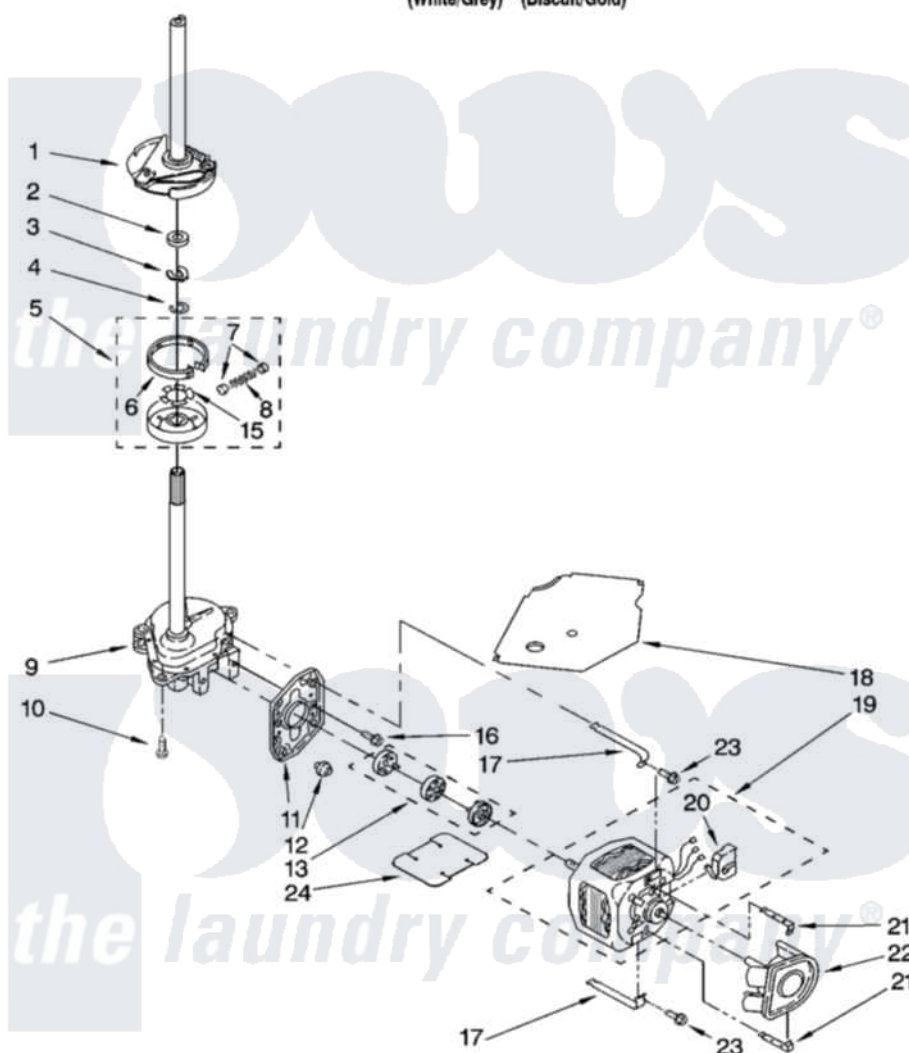

# Whirlpool WTW5840SW0 04 - BRAKE, CLUTCH, GEARCASE, MOTOR AND PUMP PARTS

## BRAKE, CLUTCH, GEARCASE, MOTOR AND PUMP PARTS

For Models: WTW5840SW0, WTW5840SG0  
(White/Grey) (Biscuit/Gold)

8181234

7

Whirlpool [Residential Whirlpool WTW5840SW0 Washer Parts](#) Parts Diagram 04 - BRAKE, CLUTCH, GEARCASE, MOTOR AND PUMP PARTS

[Click on the part number to view part](#)

Item	Original Part Number	Replaced By	Status	Part Description
1	388952	<a href="#">285792</a>		Basketdrive
2	<a href="#">63292</a>			Washer, Spin Tube Thrust
3	62697	<a href="#">W10080230</a>		Ring, Spin Tube Support
4	63283	<a href="#">285353</a>		Ring
5	3951311	<a href="#">285785</a>		Clutch
6	3951308	<a href="#">285790</a>		Lining
7	<a href="#">62646</a>			Cap, Clutch Spring
8	<a href="#">3946792</a>			Spring And Damper Assembly
9	3360630	<a href="#">3360629</a>		Gearcase
10	3357334	<a href="#">3400516</a>		Screw Anti-Rattle
11	<a href="#">62611</a>			Plate, Motor Mount To Gearcase
12	<a href="#">62691</a>			Grommet, Motor
13	285753	<a href="#">285753A</a>		Coupling
15	<a href="#">3355454</a>			Clip, Main Drive

16	<a href="#">3400516</a>		Screw Anti-Rattle
17	3349637	<a href="#">W10086010</a>	Retainer, Motor
18	<a href="#">3362089</a>		Shield, Tub To Motor
19	<a href="#">8529935</a>		Motor, Main Drive
20	<a href="#">8529896</a>		Switch, Main Drive Motor
21	<a href="#">8546127</a>		Retainer, Pump
22	<a href="#">3363394</a>		Pump
23	3387485	<a href="#">273556</a>	Screw, 10-16 X 5/8
24	<a href="#">3946532</a>		Shield, Motor