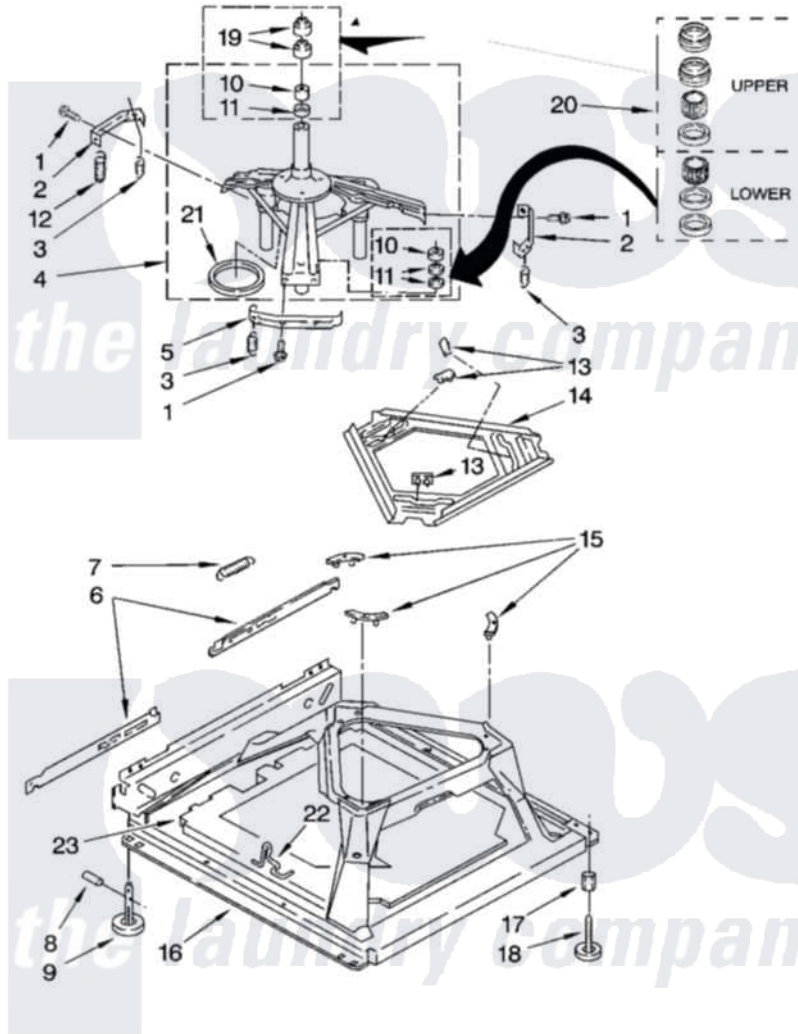

Whirlpool WTW5840SW0 05 - MACHINE BASE PARTS

MACHINE BASE PARTS

For Models: WTW5840SW0, WTW5840SG0
(White/Grey) (Biscuit/Gold)

8

8181234

Whirlpool Residential Whirlpool WTW5840SW0 Washer Parts Parts Diagram 05 - MACHINE BASE PARTS
Click on the part number to view part

Item	Original Part Number	Replaced By	Status	Part Description
1	3400076			Screw, Bracket Mounting
2	64067			Bracket, Spring Outer
3	63907			Spring, Suspension
4	8575214	280184		Support
5	64065			Bracket, Spring Outer
6	63466			Link, Leveling Mechanism
7	62597	8316845		Spring
8	62837			Pin, Knurled
9	62596	285244		Feet-Leveling
10	8546455			Bearing, Centerpost
11	357409	359449		Seal, Agitator Shaft
12	8318050	285901		Spring
13	62568	285219		Pad
14	3946509			Plate, Suspension
15	3363660	285744		Pad
16	3946512	285771		Base

17	3359452		Nut, Lock
18	389102	W10001130	Foot, Leveling
19	8577376		Seal, Centerpost
20	285203		Centerpost Bearing Kit
21	63134		Ring, Sound Deadening
22	63806	W10145155	Retainer, Suspension Spring
23	8544816		Absorber, Sound