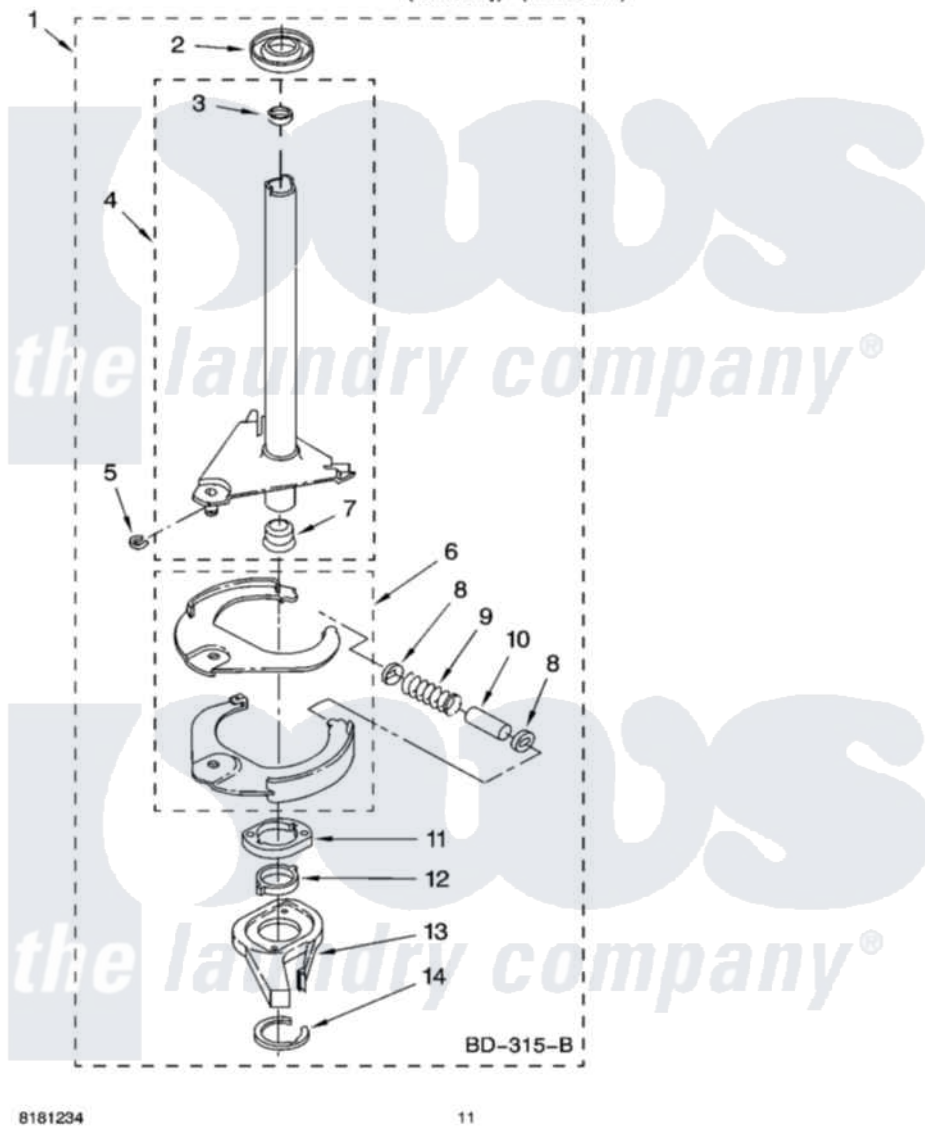

Whirlpool WTW5840SW0 07 - BRAKE AND DRIVE TUBE PARTS

BRAKE AND DRIVE TUBE PARTS

For Models: WTW5840SW0, WTW5840SG0
(White/Grey) (Biscuit/Gold)

8181234

11

Whirlpool Residential Whirlpool WTW5840SW0 Washer Parts Parts Diagram 07 - BRAKE AND DRIVE TUBE PARTS

Click on the part number to view part

| Item | Original Part Number | Replaced By | Status | Part Description |
|------|------------------------|---------------------------|---------------|---------------------------------|
| 1 | 388952 | 285792 | | Basketdrive |
| 2 | 62658 | | | Ring, Thrust |
| 3 | 356427 | | | Seal, Spin Pinion |
| 4 | 64027 | 64208 | | Tube-Spin |
| 5 | 64035 | W10083190 | | Ring, Retaining |
| 6 | 64232 | 285438 | | Shoe-Brake |
| 7 | 62703 | 8546462 | | "T" Bearing, Spin Tube |
| 8 | 3353956 | 285658 | | Sleeve |
| 9 | 387806 | | Not Available | Spring, Brake |
| 10 | 3355360 | 285658 | | Sleeve |
| 11 | 661516 | 8546461 | | Cam, Brake Release |
| 12 | 63022 | | | Sleeve, Cam |
| 13 | 64194 | 285790 | | Lining |
| 14 | 90368 | W10083200 | | Ring, Retaining |
| " | BLANK | | Not Available | Following Parts Not Illustrated |
| " | 285208 | | | Lubricant |