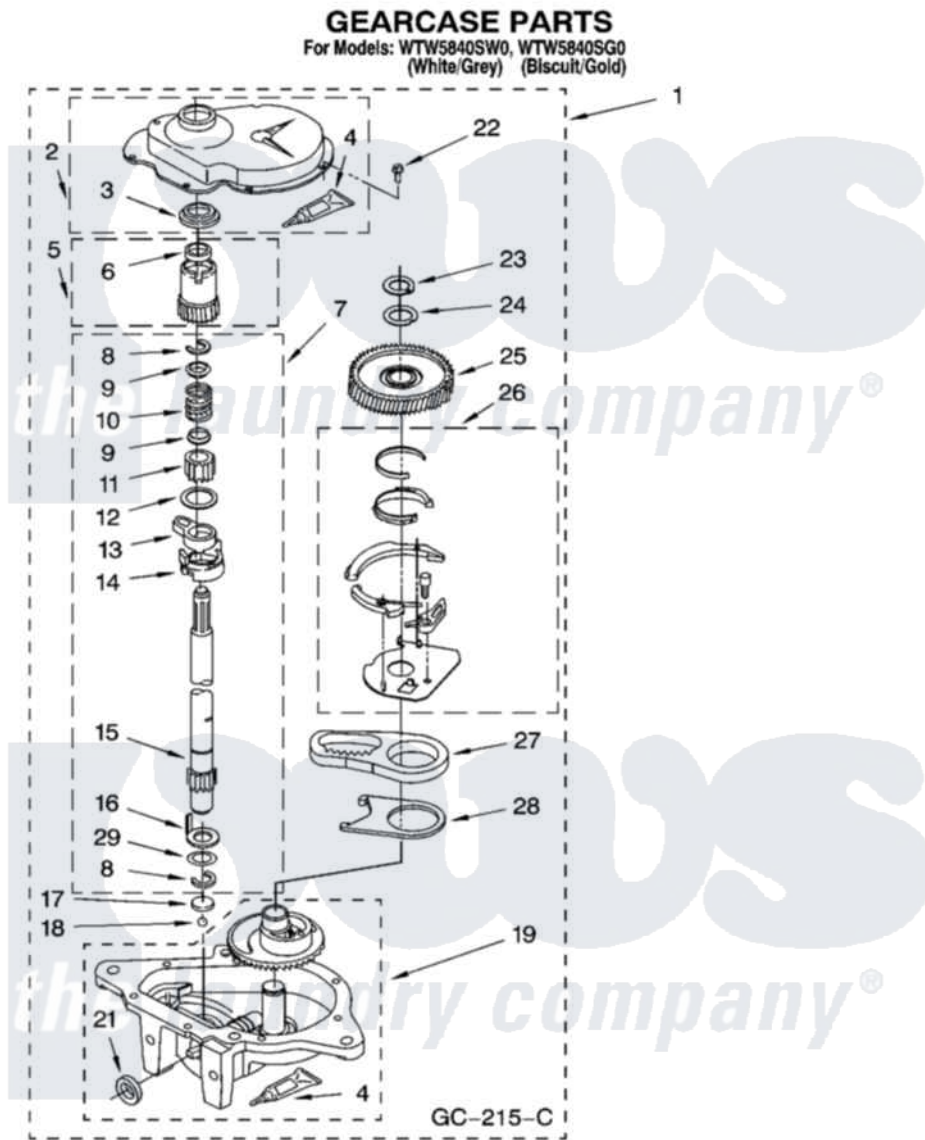

**Whirlpool WTW5840SW0 08 - GEARCASE PARTS, OPTIONAL PARTS
(NOT INCLUDED)**

12

8181234

Whirlpool Residential Whirlpool WTW5840SW0 Washer Parts Parts Diagram 08 - GEARCASE PARTS, OPTIONAL PARTS (NOT INCLUDED)

Click on the part number to view part

Item	Original Part Number	Replaced By	Status	Part Description
1	3360630	3360629		Gearcase
2	285202			Cover, Gearcase
3	3349985			Seal, Gearcase Cover
4	285195			Sealer Sealer, Gasket
5	63320	285362		Gear and Pinion
6	356427			Seal, Spin Pinion
7	389387			Shaft, Agitator
8	90369		Not Available	Ring, Retaining (2)
9	62677			Retainer, Spring
10	62676			Spring, Agitator
11	63273	285509		Shaft, Agitator
12	62619			Washer, Agitator Gear
13	62580	285206		Cam-Agitator
14	62581	285206		Cam-Agitator
15	285509			Shaft, Agitator

16	62618		Washer, Cam Thrust
17	16018	285205	Bearing
18	85529	285205	Bearing
19	389230	285515	Gearcase
21	285352		Seal Kit, Thrust Plug
22	3351614		Screw, Gearcase Cover Mounting
23	3362552	285765	Ring-Retrn
24	285735	285766	Washer Kit, Thrust
25	62570	285362	Gear and Pinon
26	388253	999516	Shelf-Glas
27	3349296	8546456	Rack, Connecting
28	62621		Actuator, Shift
29	388815		Washer, Intermediate 1 3976263 Miscellaneous Parts Bag 2 3976300 Washer, Inlet Hose 3 3366913 Clamp, Hose
	72017		Paint, Touch-Up
"	4392899		Paint, Touch-Up
"	350938		Paint, Pressurized Spray B
"	350930		Paint, Pressurized Spray B
"	4392901		Paint, Pressurized Spray
"	799344		Paint, Touch-Up)
"	4392900		Paint, Bulk)
"	BLANK	Not Available	OIL
"	350572		Oil
"	BLANK	Not Available	LUBRICANT
"	285208		Lubricant
"	BLANK	Not Available	SEALER
"	285195		Sealer Sealer, Gasket
"	BLANK	Not Available	ACCESSORY PARTS
"	367031		Water System Parts
"	280129	280129A	Break-Sphn
"	280130	280130A	Adapter
"	280131	40922	Hose