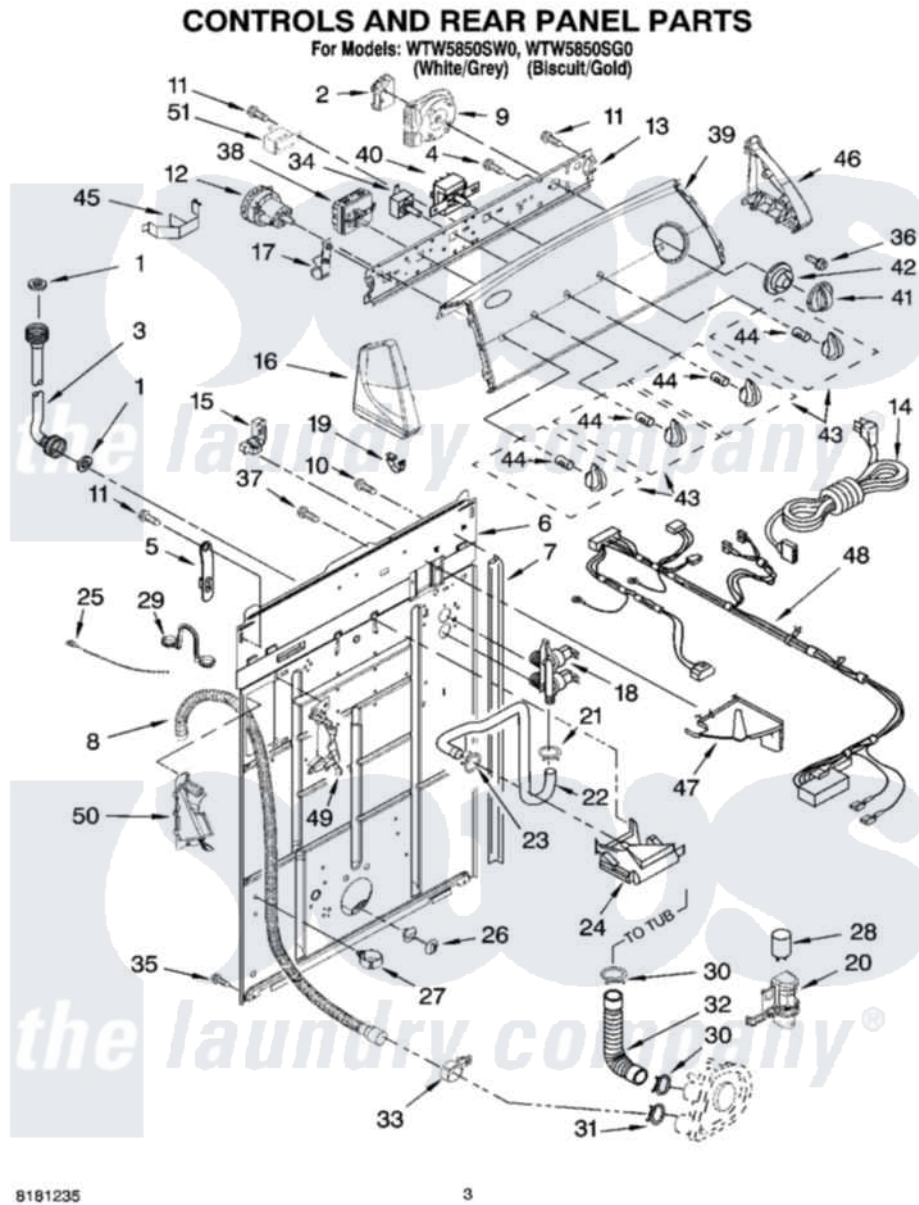

Whirlpool WTW5850SG0 02 - CONTROLS AND REAR PANEL PARTS

8181235

3

Whirlpool [Residential Whirlpool WTW5850SG0 Washer Parts](#) Parts Diagram 02 - CONTROLS AND REAR PANEL PARTS

[Click on the part number to view part](#)

Item	Original Part Number	Replaced By	Status	Part Description
1	3976300	16123		Washer Inlet-Hose Miscellaneous Parts Must be Ordered Separately.
2	8576472			Circuit Board, Agitation Delay
3	8571377	89503		Hose-Inlet
"	8571378	89503		Hose-Inlet
4	3400073			Screw, Ground
5	8568314			Strap, Console
6	8318015			Panel, Rear
7	62747			Pad, Rear Panel
8	8559373	W10096921		Drain Hose Assembly
9	8577787			Timer, Control
10	3351614			Screw, Gearcase Cover Mounting
11	90767			Screw, 8A X 3/8 HeX Washer Head Tapping
12	8577842	W10339250		Switch-WL