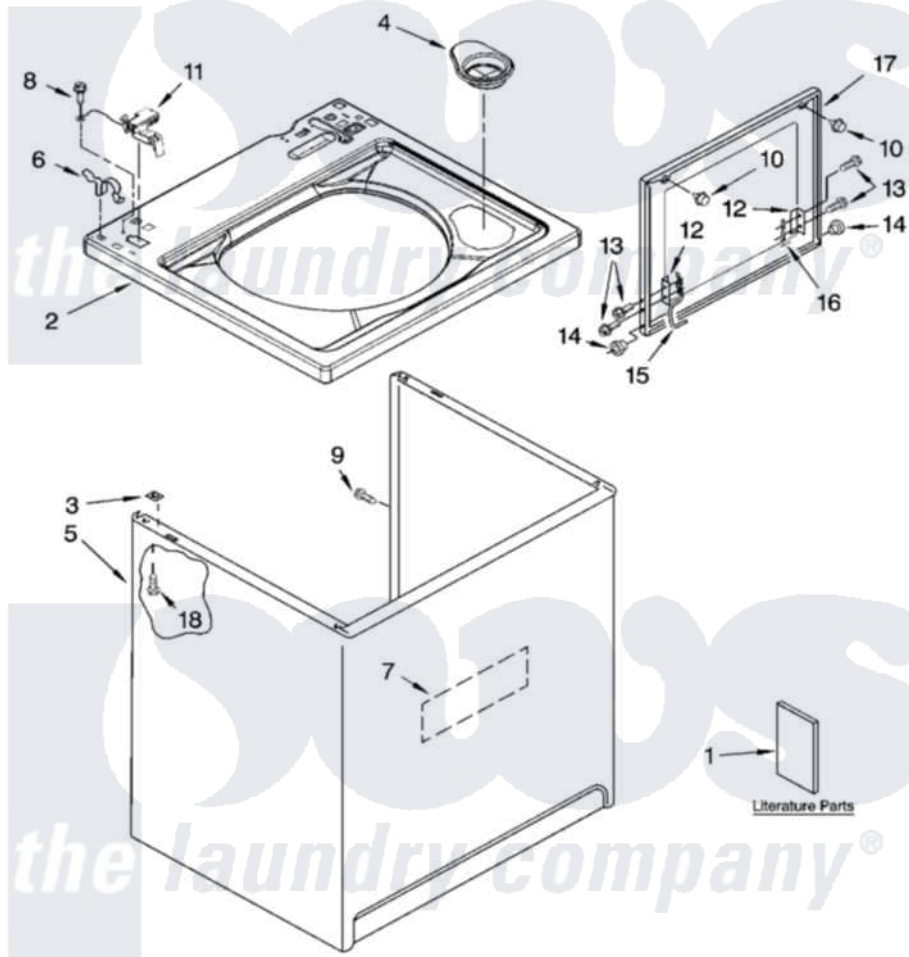

Whirlpool WTW5850SW0 01 - TOP AND CABINET PARTS

TOP AND CABINET PARTS

For Models: WTW5850SW0, WTW5850SG0
(White/Grey) (Biscuit/Gold)

AUTOMATIC
WASHER

4-06 Litho in U.S.A. (dtd)

1

Part No. 8181235

[Whirlpool Residential Whirlpool WTW5850SW0 Washer Parts](#) Parts Diagram 01 - TOP AND CABINET PARTS

[Click on the part number to view part](#)

Item	Original Part Number	Replaced By	Status	Part Description
1	W10044800			Installation Instructions
"	3955884			Use And Care Guide
"	3957873		Not Available	Feature Sheet
"	W10023760		Not Available	Energy Guide
"	8577790		Not Available	Wiring Diagram
"	BLANK		Not Available	Following May Be Purchased DO-IT-YOURSELF REPAIR MANUALS
"	4313896			Do-It-Yourself Repair Manuals
2	8566016			Top
"	8580042			Top
3	62750			Spacer, Cabinet To Top (4)
4	8566266			Dispenser, Bleach
5	63424			Cabinet
"	3954357			Cabinet
6	62780			Clip, Top And Cabinet And Rear Panel

7	3976348		Absorber, Sound
8	3351614		Screw, Gearcase Cover Mounting
9	3357011	308685	Side Trim)
10	9724509		Bumper, Lid
11	8318084		Switch, Lid
12	21097		Pad, Lid Hinge
13	355274	W10119828	Screw, Lid Hinge Mounting
14	8319539		Bearing, Lid Hinge
15	8559336	W10225136	Hinge 7 Pad Assembly
16	91770		Hinge, Lid
17	8580036	W10105160	Lid
"	8580037	W10105200	Lid
18	3390631		Screw, 10-16 X 3/8