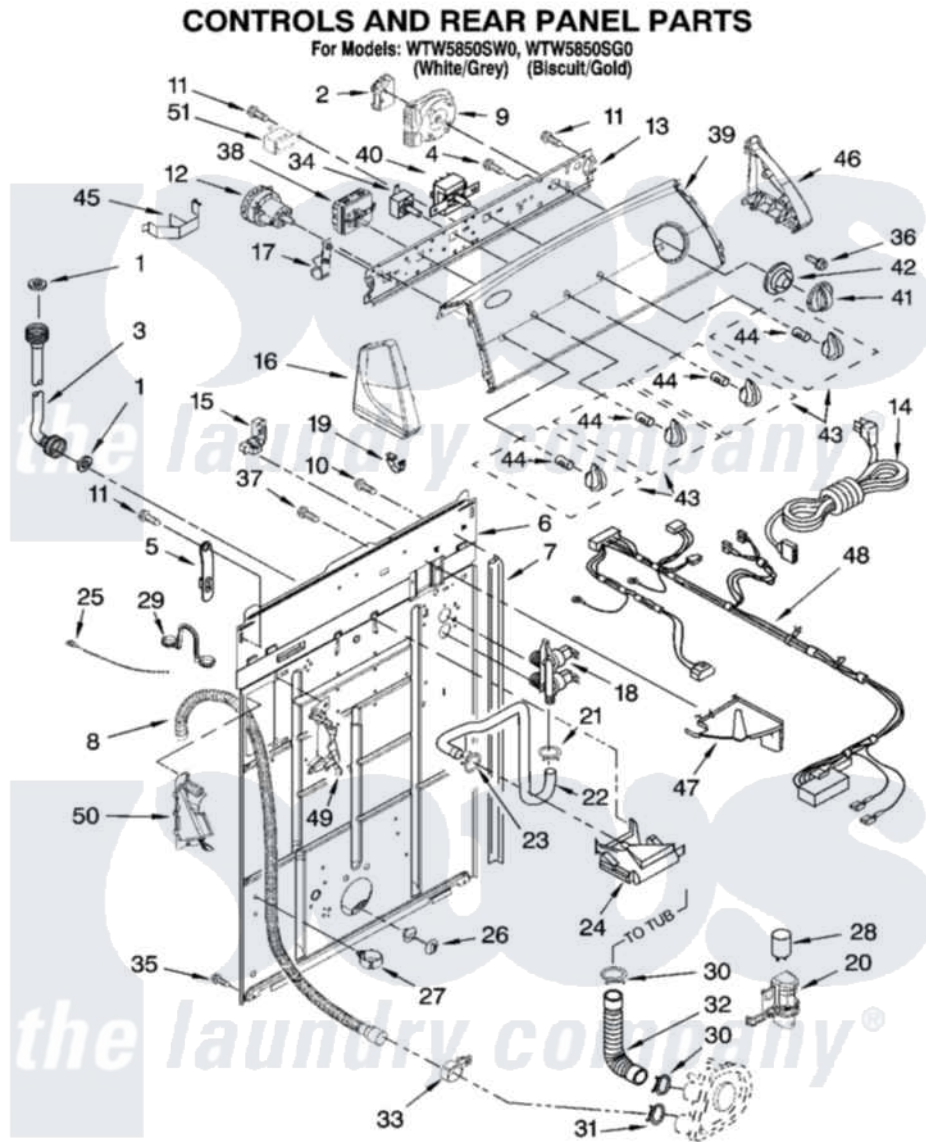

Whirlpool WTW5850SW0 02 - CONTROLS AND REAR PANEL PARTS

8181235

3

Whirlpool Residential Whirlpool WTW5850SW0 Washer Parts Parts Diagram 02 - CONTROLS AND REAR PANEL PARTS

Click on the part number to view part

Item	Original Part Number	Replaced By	Status	Part Description
1	3976300	16123		Washer Inlet-Hose Miscellaneous Parts Must be Ordered Separately.
2	8576472			Circuit Board, Agitation Delay
3	8571377	89503		Hose-Inlet
"	8571378	89503		Hose-Inlet
4	3400073			Screw, Ground
5	8568314			Strap, Console
6	8318015			Panel, Rear
7	62747			Pad, Rear Panel
8	8559373	W10096921		Drain Hose Assembly
9	8577787			Timer, Control
10	3351614			Screw, Gearcase Cover Mounting
11	90767			Screw, 8A X 3/8 HeX Washer Head Tapping
12	8577842	W10339250		Switch-WL