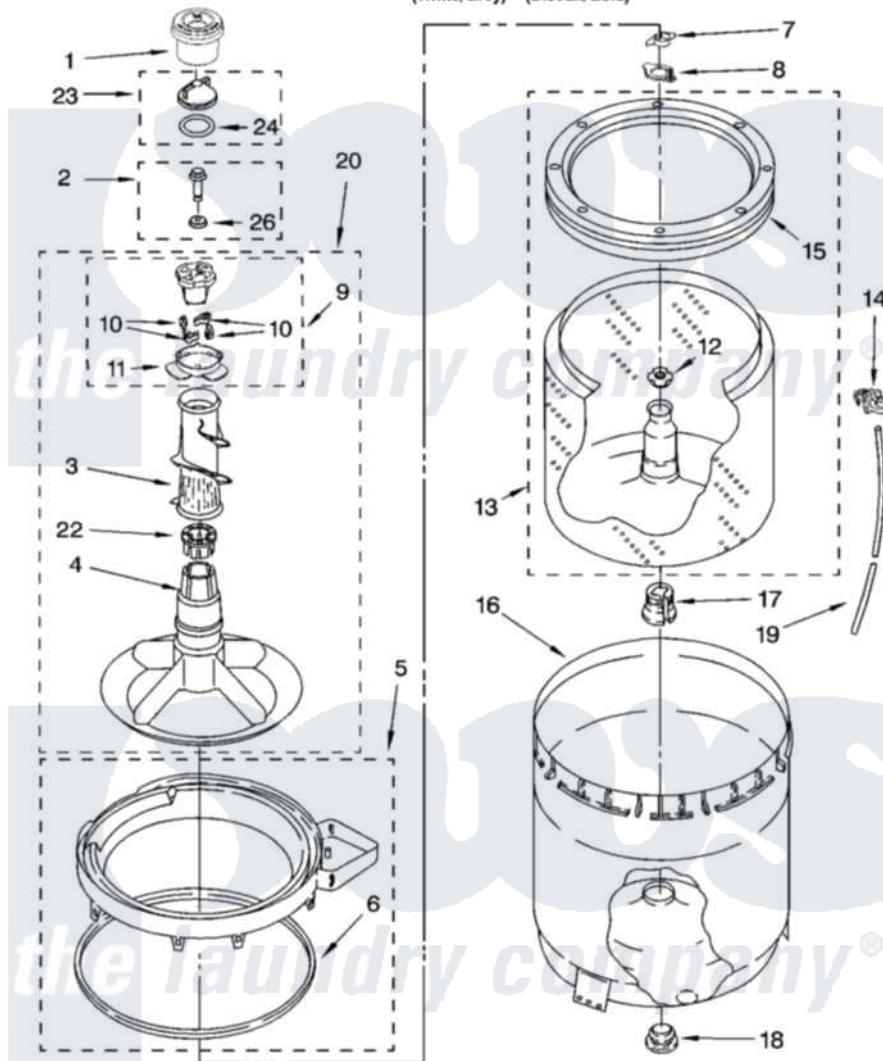

Whirlpool WTW5850SW0 03 - AGITATOR, BASKET AND TUB PARTS

AGITATOR, BASKET AND TUB PARTS

For Models: WTW5850SW0, WTW5850SG0
(White/Grey) (Biscuit/Gold)

8181235

5

Whirlpool [Residential Whirlpool WTW5850SW0 Washer Parts](#) Parts Diagram 03 - AGITATOR, BASKET AND TUB PARTS

[Click on the part number to view part](#)

Item	Original Part Number	Replaced By	Status	Part Description
1	8575076	8575076A		Dispenser
2	358237			Screw And Washer
3	3363003			Mover, Clothes
4	3951632			Agitator
5	8528150	W10445870		Ring-Tub
6	3976308			Gasket, Tub Ring
7	3354845			Clip, Agitator
8	8543666			Washer, Agitator
9	3951682	285809		Cam-Agitator
10	3366877	80040		Dog-Agitator
11	3952374			Bearing, Driven Cam
12	21366			Nut, Spanner
13	8526016	W10389328		Clothes Container, Assembly
14	2219077			Clip, Pressure Switch Hose
15	8519788	387240		Ring, Balance
16	63849			Strain Relief, Power Cord

17	389140		Tub Block, Basket Drive
18	383727		Gasket, Centerpodt
19	3347780	353244	Hose, Pressure Switch
20	3951744		Agitator Assembly
22	3951608		Spacer, Thrust
23	3354733	W10074580	Cap, Barrier
24	3348855	W10072840	Fabric Softener
26	3949550		Washer