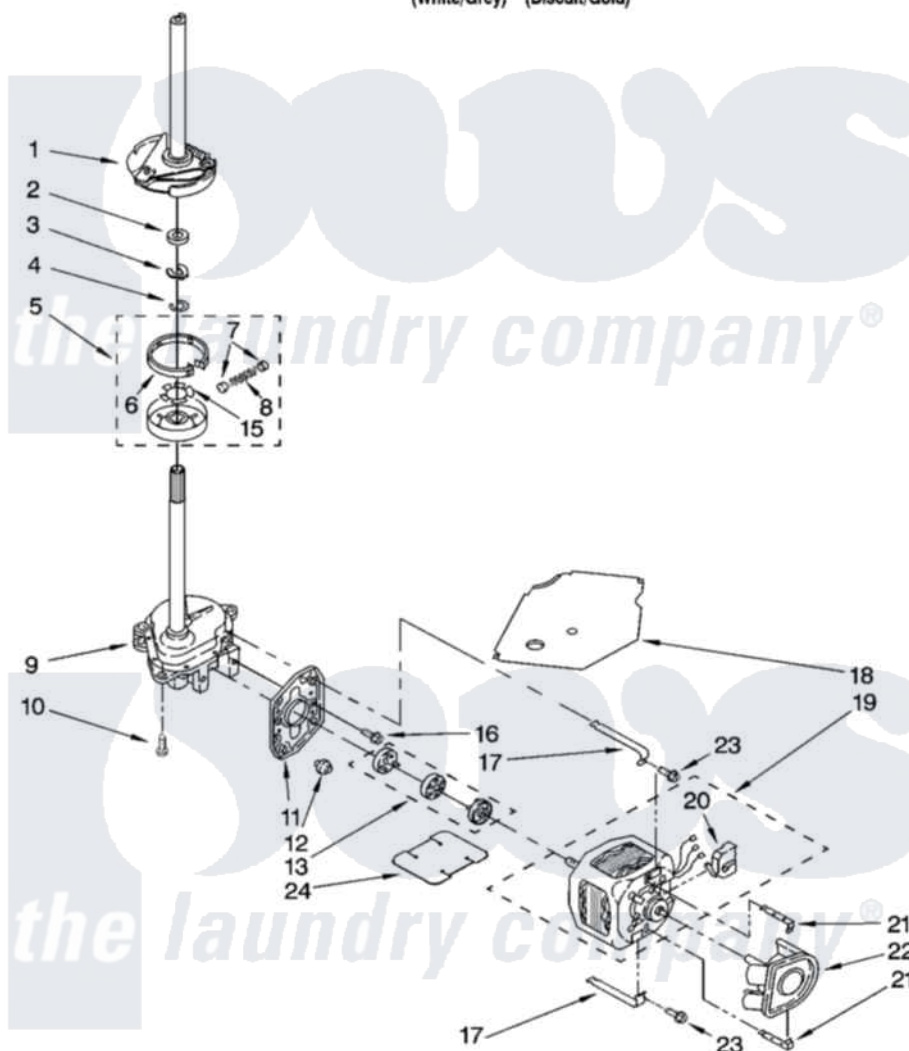

Whirlpool WTW5850SW0 04 - BRAKE, CLUTCH, GEARCASE, MOTOR AND PUMP PARTS

BRAKE, CLUTCH, GEARCASE, MOTOR AND PUMP PARTS

For Models: WTW5850SW0, WTW5850SG0
(White/Grey) (Biscuit/Gold)

8181235

7

Whirlpool [Residential Whirlpool WTW5850SW0 Washer Parts](#) Parts Diagram 04 - BRAKE, CLUTCH, GEARCASE, MOTOR AND PUMP PARTS

[Click on the part number to view part](#)

Item	Original Part Number	Replaced By	Status	Part Description
1	388952	285792		Basketdrive
2	63292			Washer, Spin Tube Thrust
3	62697	W10080230		Ring, Spin Tube Support
4	63283	285353		Ring
5	3951311	285785		Clutch
6	3951308	285790		Lining
7	62646			Cap, Clutch Spring
8	3946792			Spring And Damper Assembly
9	3360630	3360629		Gearcase
10	3357334	3400516		Screw Anti-Rattle
11	62611			Plate, Motor Mount To Gearcase
12	62691			Grommet, Motor
13	285753	285753A		Coupling
15	3355454			Clip, Main Drive

16	3400516		Screw Anti-Rattle
17	3349637	W10086010	Retainer, Motor
18	3362089		Shield, Tub To Motor
19	8529935		Motor, Main Drive
20	8529896		Switch, Main Drive Motor
21	8546127		Retainer, Pump
22	3363394		Pump
23	3387485	273556	Screw, 10-16 X 5/8
24	3946532		Shield, Motor