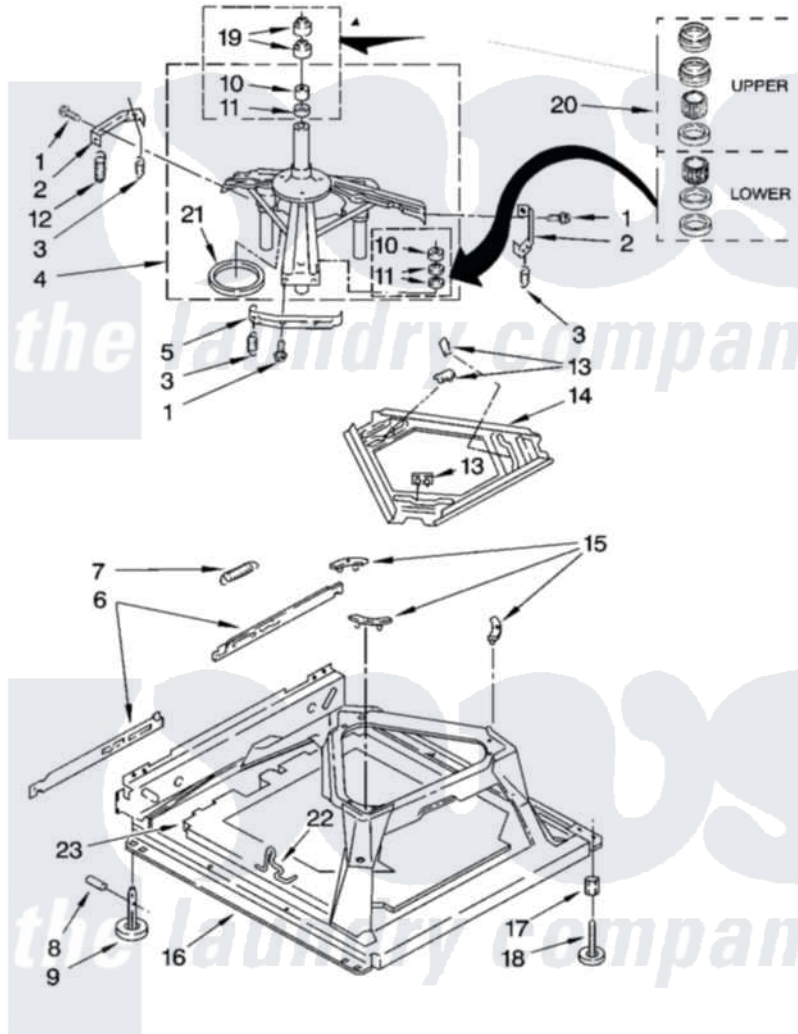

Whirlpool WTW5850SW0 05 - MACHINE BASE PARTS

MACHINE BASE PARTS

For Models: WTW5850SW0, WTW5850SG0
(White/Grey) (Biscuit/Gold)

8

8181235

Whirlpool Residential Whirlpool WTW5850SW0 Washer Parts Parts Diagram 05 - MACHINE BASE PARTS
Click on the part number to view part

Item	Original Part Number	Replaced By	Status	Part Description
1	3400076			Screw, Bracket Mounting
2	64067			Bracket, Spring Outer
3	63907			Spring, Suspension
4	8575214	280184		Support
5	64065			Bracket, Spring Outer
6	63466			Link, Leveling Mechanism
7	62597	8316845		Spring
8	62837			Pin, Knurled
9	62596	285244		Feet-Leveling
10	8546455			Bearing, Centerpost
11	357409	359449		Seal, Agitator Shaft
12	8318050	285901		Spring
13	62568	285219		Pad
14	3946509			Plate, Suspension
15	3363660	285744		Pad
16	3946512	285771		Base

17	3359452		Nut, Lock
18	389102	W10001130	Foot, Leveling
19	8577376		Seal, Centerpost
20	285203		Centerpost Bearing Kit
21	63134		Ring, Sound Deadening
22	63806	W10145155	Retainer, Suspension Spring
23	8544816		Absorber, Sound