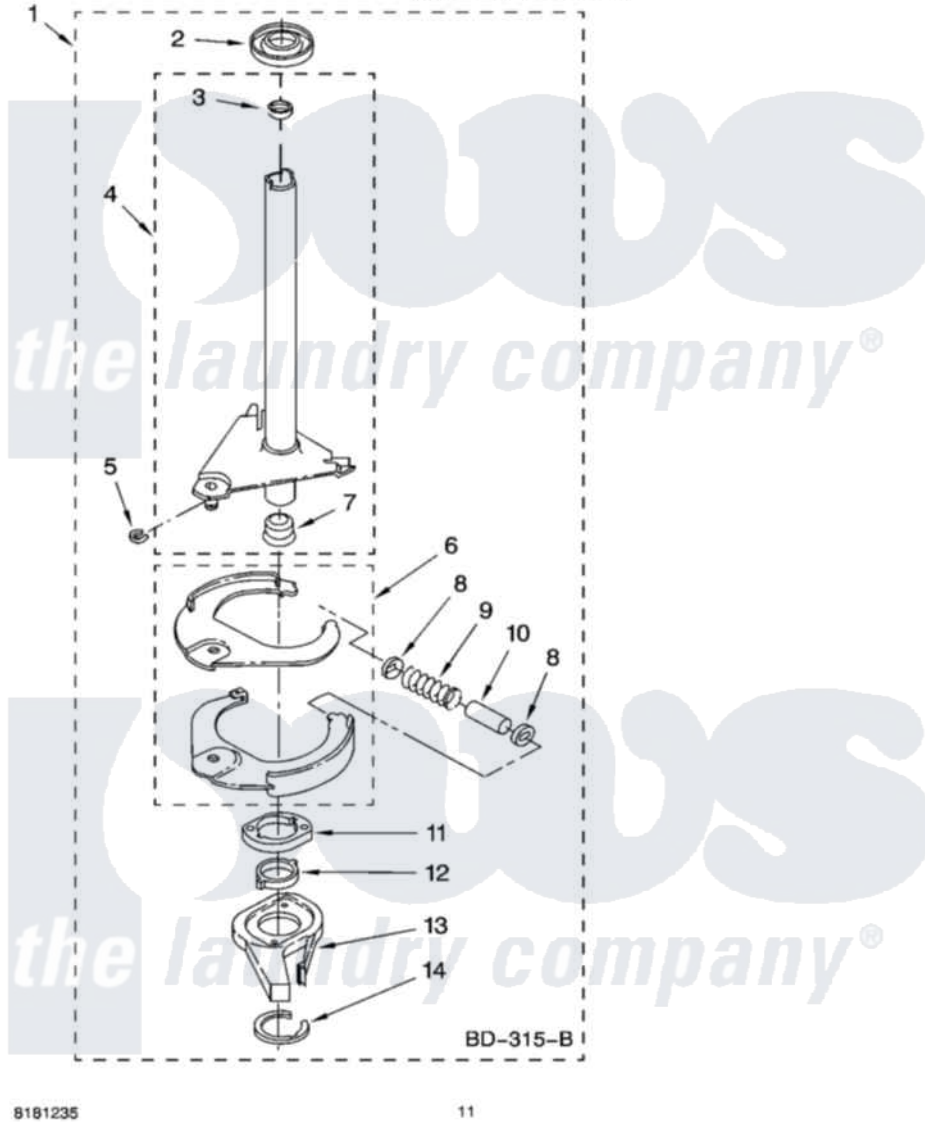

Whirlpool WTW5850SW0 07 - BRAKE AND DRIVE TUBE PARTS

BRAKE AND DRIVE TUBE PARTS

For Models: WTW5850SW0, WTW5850SG0
(White/Grey) (Biscuit/Gold)

8181235

11

Whirlpool [Residential Whirlpool WTW5850SW0 Washer Parts](#) Parts Diagram 07 - BRAKE AND DRIVE TUBE PARTS
Click on the part number to view part

Item	Original Part Number	Replaced By	Status	Part Description
1	388952	285792		Basketdrive
2	62658			Ring, Thrust
3	356427			Seal, Spin Pinion
4	64027	64208		Tube-Spin
5	64035	W10083190		Ring, Retaining
6	64232	285438		Shoe-Brake
7	62703	8546462		"T" Bearing, Spin Tube
8	3353956	285658		Sleeve
9	387806		Not Available	Spring, Brake
10	3355360	285658		Sleeve
11	661516	8546461		Cam, Brake Release
12	63022			Sleeve, Cam
13	64194	285790		Lining
14	90368	W10083200		Ring, Retaining
"	BLANK		Not Available	Following Parts Not Illustrated
"	285208			Lubricant