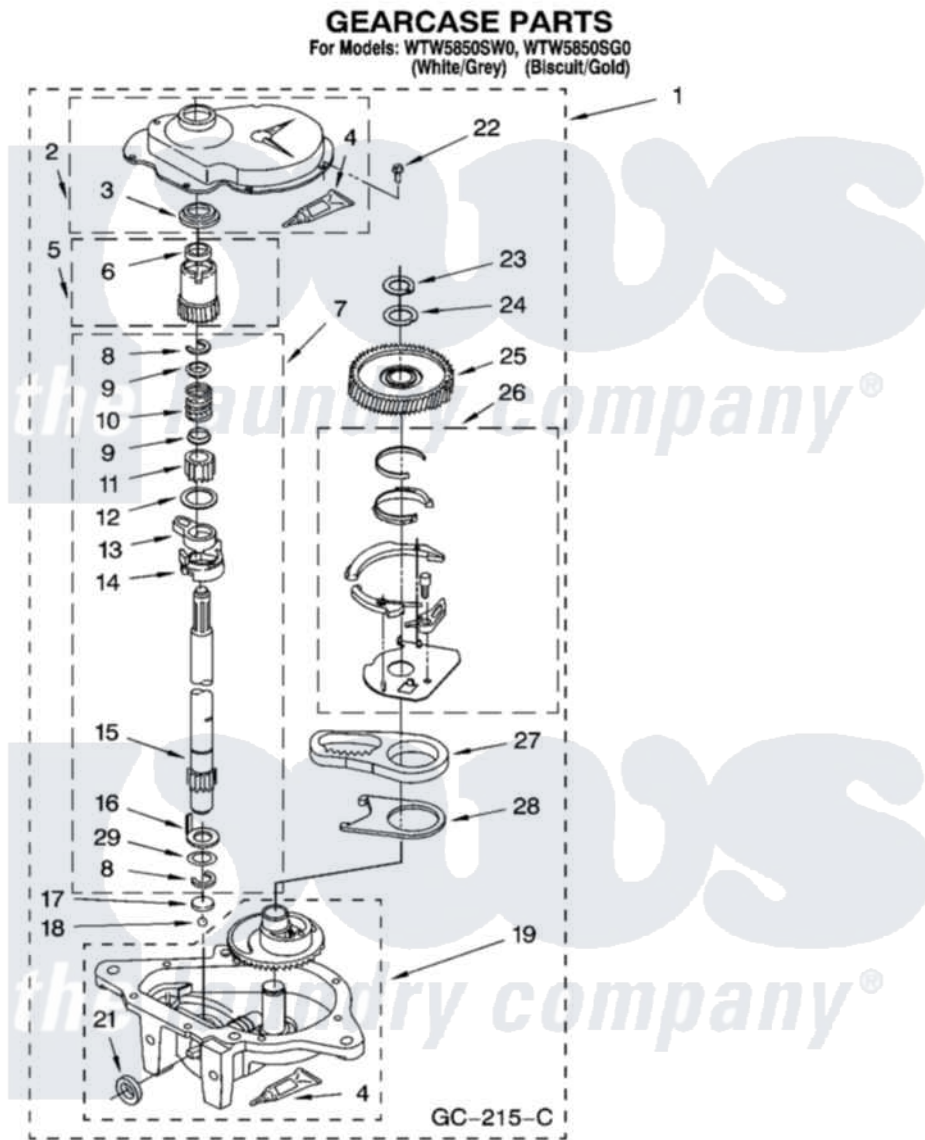

**Whirlpool WTW5850SW0 08 - GEARCASE PARTS, OPTIONAL PARTS
(NOT INCLUDED)**

12

8181235

Whirlpool Residential Whirlpool WTW5850SW0 Washer Parts Parts Diagram 08 - GEARCASE PARTS, OPTIONAL PARTS (NOT INCLUDED)

Click on the part number to view part

Item	Original Part Number	Replaced By	Status	Part Description
1	3360630	3360629		Gearcase
2	285202			Cover, Gearcase
3	3349985			Seal, Gearcase Cover
4	285195			Sealer Sealer, Gasket
5	63320	285362		Gear and Pinion
6	356427			Seal, Spin Pinion
7	389387			Shaft, Agitator
8	90369		Not Available	Ring, Retaining (2)
9	62677			Retainer, Spring
10	62676			Spring, Agitator
11	63273	285509		Shaft, Agitator
12	62619			Washer, Agitator Gear
13	62580	285206		Cam-Agitator
14	62581	285206		Cam-Agitator
15	285509			Shaft, Agitator

16	62618		Washer, Cam Thrust
17	16018	285205	Bearing
18	85529	285205	Bearing
19	389230	285515	Gearcase
21	285352		Seal Kit, Thrust Plug
22	3351614		Screw, Gearcase Cover Mounting
23	3362552	285765	Ring-Retrn
24	285735	285766	Washer Kit, Thrust
25	62570	285362	Gear and Pinon
26	388253	999516	Shelf-Glas
27	3349296	8546456	Rack, Connecting
28	62621		Actuator, Shift
29	388815		Washer, Intermediate 1 3976263 Miscellaneous Parts Bag 2 3976300 Washer, Inlet Hose 3 3366913 Clamp, Hose
	72017		Paint, Touch-Up
"	4392899		Paint, Touch-Up
"	350938		Paint, Pressurized Spray B
"	350930		Paint, Pressurized Spray B
"	4392901		Paint, Pressurized Spray
"	799344		Paint, Touch-Up)
"	4392900		Paint, Bulk)
"	BLANK	Not Available	OIL
"	350572		Oil
"	BLANK	Not Available	LUBRICANT
"	285208		Lubricant
"	BLANK	Not Available	SEALER
"	285195		Sealer Sealer, Gasket
"	BLANK	Not Available	ACCESSORY PARTS
"	367031		Water System Parts
"	280129	280129A	Break-Sphn
"	280130	280130A	Adapter
"	280131	40922	Hose