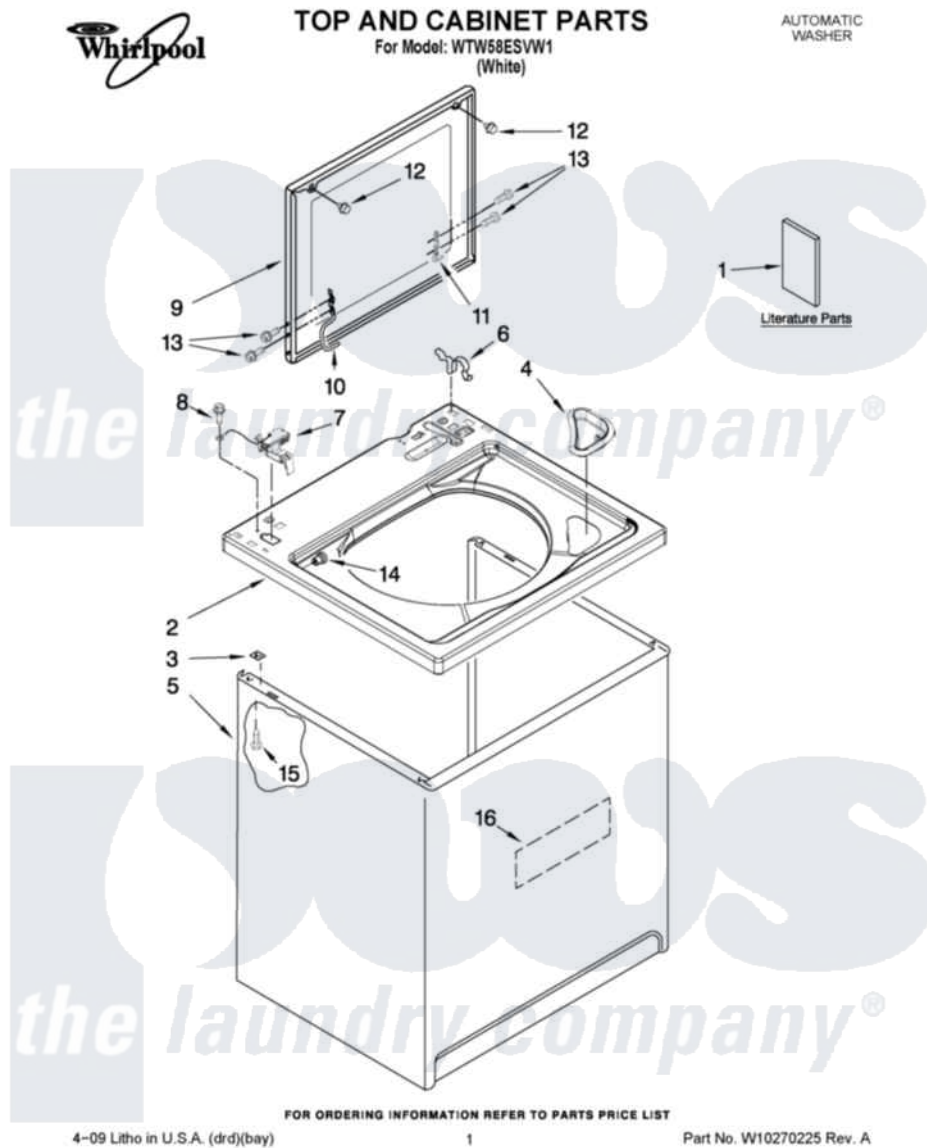

Whirlpool WTW58ESVW1 01 - TOP AND CABINET PARTS

Whirlpool [Residential Whirlpool WTW58ESVW1 Washer Parts](#) Parts Diagram 01 - TOP AND CABINET PARTS
 Click on the part number to view part

Item	Original Part Number	Replaced By	Status	Part Description
1	W10200890		Not Available	INSTRUCTIONS, INSTALLATION (ENGLISH/FRENCH)
"	W10200891		Not Available	INSTRUCTIONS, INSTALLATION (SPANISH)
"	W10200828		Not Available	Use & Care Guide (English/French)
"	W10200829		Not Available	Use & Care Guide (Spanish)
"	W10200856		Not Available	Instructions Feature Sheet (English/French)
"	W10200857		Not Available	Instructions Feature Sheet (Spanish)
"	W10062904		Not Available	ENERGY GUIDE
"	W10248227		Not Available	WIRING DIAGRAM
"	W10196538		Not Available	LOAD SENSE INFO SHEET
"	4313896			Do-It-Yourself Repair Manuals
2	W10194572			Top
3	62750			Spacer, Cabinet To Top (4)
4	W10192089			Dispenser, Bleach

5	63424		Cabinet
6	62780		Clip, Top And Cabinet And Rear Panel
7	8318084		Switch, Lid
8	3351614		Screw, Gearcase Cover Mounting
9	W10171313	W10193861	Lid
10	W10225136		Hinge 7 Pad Assembly
11	91770		Hinge, Lid
12	9724509		Bumper, Lid
13	W10119828		Screw, Lid Hinge Mounting
14	8319539		Bearing, Lid Hinge
15	W10165554		Screw, 10-16 X 3/8
16	W10177046		Cabinet - Damper, Sound