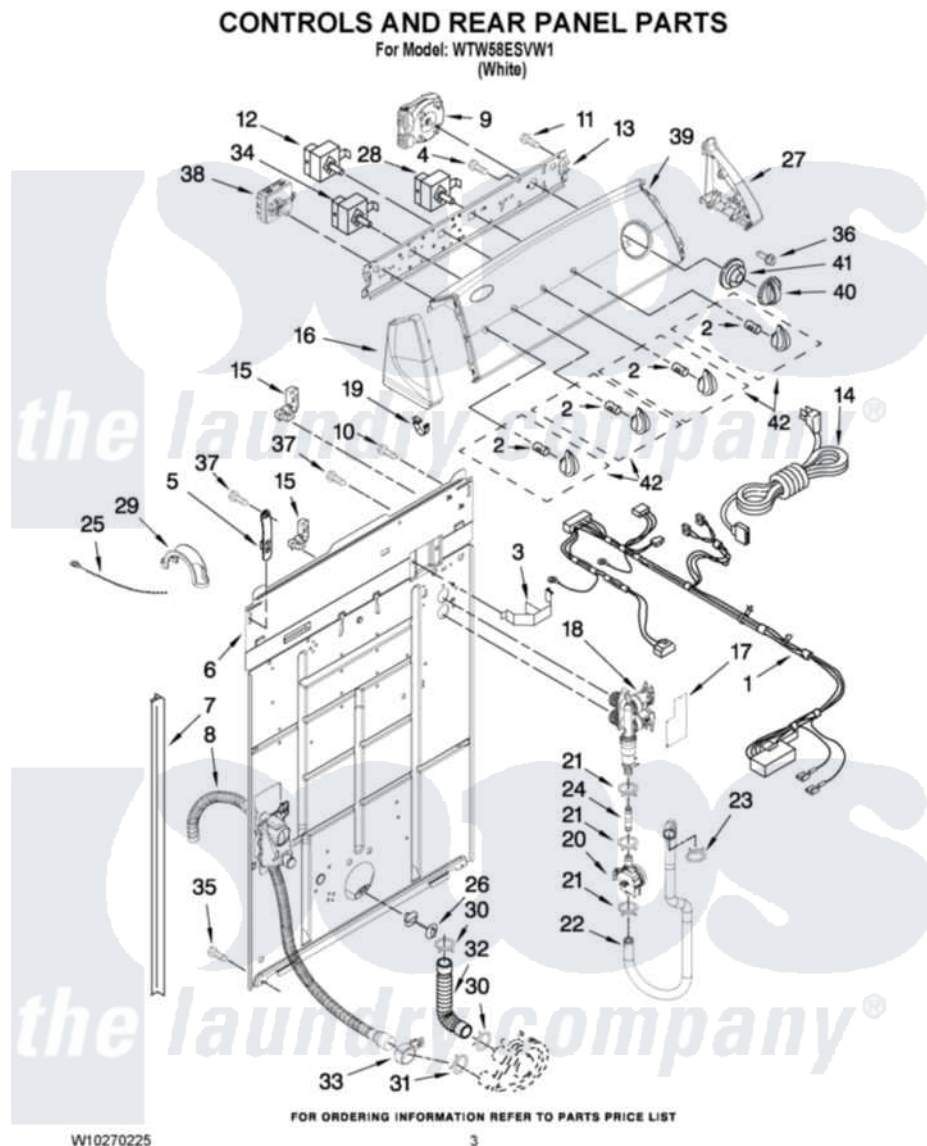

Whirlpool WTW58ESVW1 02 - CONTROLS AND REAR PANEL PARTS

Whirlpool Residential Whirlpool WTW58ESVW1 Washer Parts Parts Diagram 02 - CONTROLS AND REAR PANEL PARTS

Click on the part number to view part

Item	Original Part Number	Replaced By	Status	Part Description
1	W10244926			Harness, Wiring
2	8536939			Clip, Knob
3	8055003			Clip, Harness And Pressure Switch
4	3400073			Screw, Ground
5	8568314			Strap, Console
6	W10194451			Panel, Rear
7	62747			Pad, Rear Panel
8	W10189267			Drain Hose Assembly
9	W10177827			Timer, Control
10	3351614			Screw, Gearcase Cover Mounting
11	90767			Screw, 8A X 3/8 HeX Washer Head Tapping
12	3949180	W10168257		Switch, Rotary
13	8566003			Bracket, Control
14	8578842	285800		Cord-Power

15	3952821	285777	Relief-Str
16	8566035	8565957	Cap, End
17	W10245838		Shield, Suds
18	W10175893		Valve, Water Inlet
19	8312709		Clip-Console
20	W10176591		Flowmeter
21	W10185367		Clamp, Hose
22	W10166732		Hose, Flowmeter To Tub Ring
23	W10117298	596669	Clamp, Manifold
24	W10166731		Hose, Valve To Flowmeter
25	3347868	W10339879	Tie, Cable
26	8519200		Support, Rear Panel
27	8566032	8565954	Cap, End
28	W10180780		Switch, Rotary
29	8577378		U-Bend, Drain Hose
30	3363366	616099	Clamp
31	8317496	285655	Clamp, Hose
32	3951449	285871	Hose
33	8541668		Clamp, Hose
34	3949180	W10168257	Switch, Rotary
35	62863	3390631	Screw, 10-16 X 3/8
36	3400818		Screw, Timer Mounting
37	9740848		Screw, Mixing Valve Mounting
38	W10248240		Atc-Auto Load Sensing Switch
39	W10240471		Panel, Console
40	W10034730		Knob, Timer
41	8566018		Dial,
42	W10034380		Knob, Control