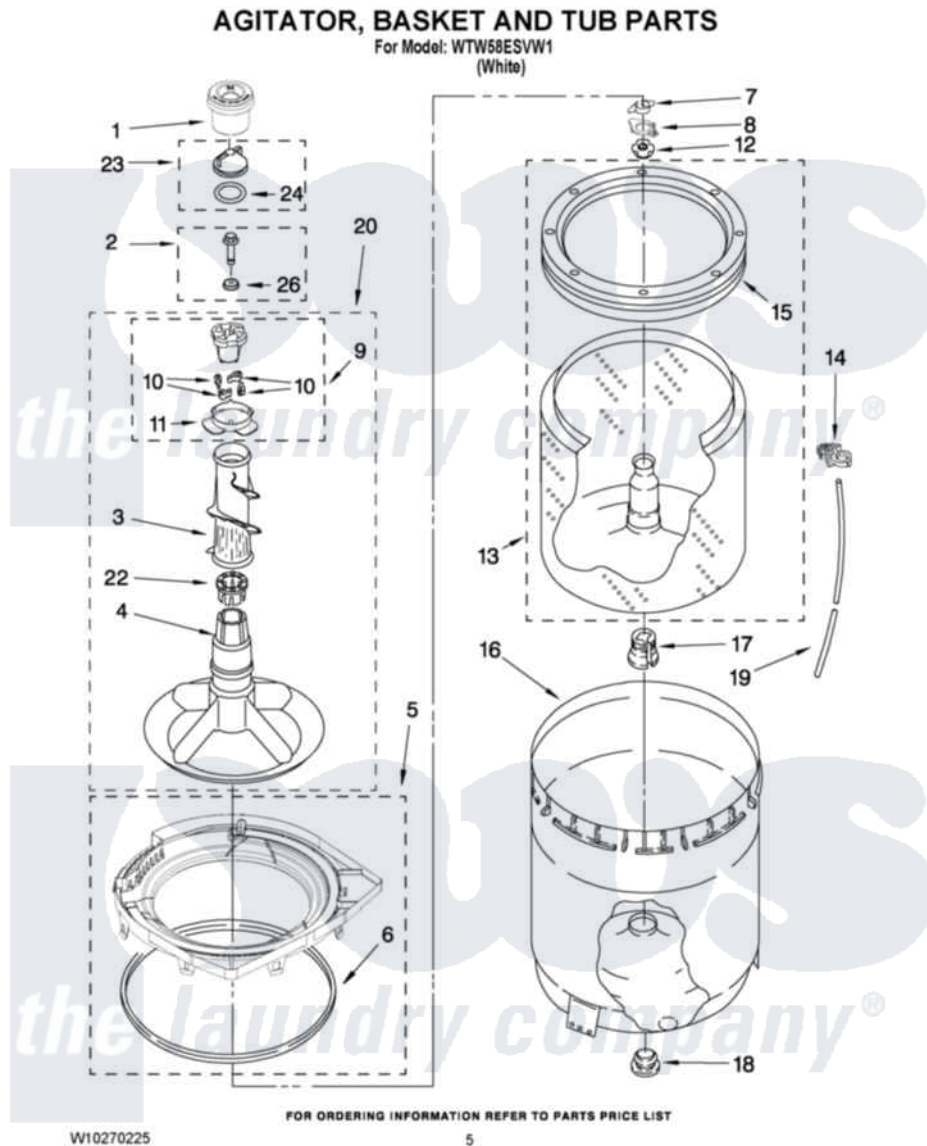

# Whirlpool WTW58ESVW1 03 - AGITATOR, BASKET AND TUB PARTS

Whirlpool Residential Whirlpool WTW58ESVW1 Washer Parts Parts Diagram 03 - AGITATOR, BASKET AND TUB PARTS

[Click on the part number to view part](#)

Item	Original Part Number	Replaced By	Status	Part Description
1	8575076	<a href="#">8575076A</a>		Dispenser
2	<a href="#">358237</a>			Screw And Washer
3	<a href="#">3363003</a>			Mover, Clothes
4	<a href="#">3951632</a>			Agitator
5	<a href="#">W10167984</a>			Tub Ring And Gasket
6	3359585	<a href="#">3976308</a>		Gasket, Tub Ring
7	<a href="#">3354845</a>			Clip, Agitator
8	<a href="#">8543666</a>			Washer, Agitator
9	3951682	<a href="#">285809</a>		Cam-Agitator
10	3366877	<a href="#">80040</a>		Dog-Agitator
11	<a href="#">3952374</a>			Bearing, Driven Cam
12	<a href="#">21366</a>			Nut, Spanner
13	8526016	<a href="#">W10389328</a>		Clothes Container, Assembly
14	<a href="#">2219077</a>			Clip, Pressure Switch Hose
15	<a href="#">387240</a>			Ring, Balance
16	<a href="#">63849</a>			Strain Relief, Power Cord

17	<a href="#">389140</a>		Tub Block, Basket Drive
18	<a href="#">383727</a>		Gasket, Centerpodt
19	W10240485	<a href="#">353244</a>	Hose, Pressure Switch
20	<a href="#">3951744</a>		Agitator Assembly
22	<a href="#">3951608</a>		Spacer, Thrust
23	3354733	<a href="#">W10074580</a>	Cap, Barrier
24	<a href="#">W10072840</a>		Fabric Softener
26	<a href="#">3949550</a>		Washer