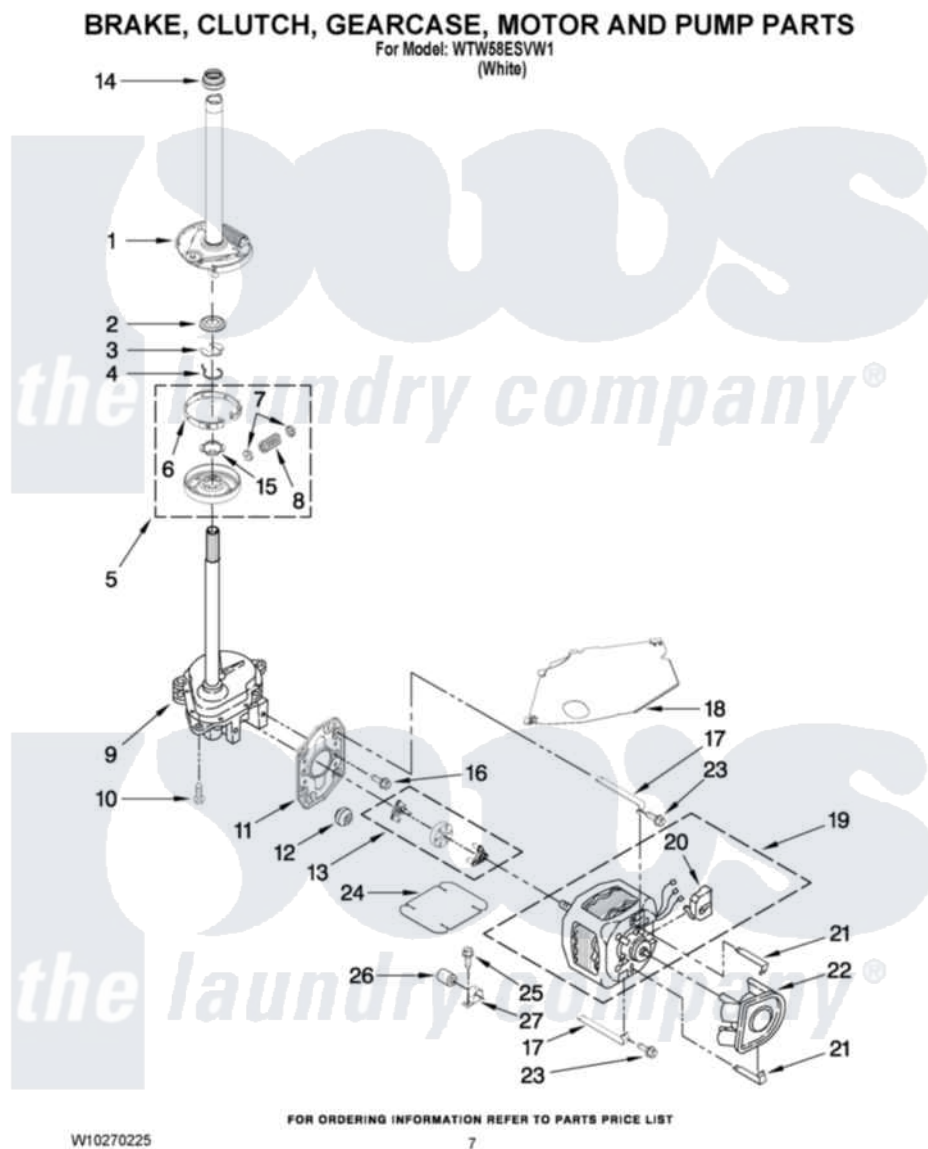

# Whirlpool WTW58ESVW1 04 - BRAKE, CLUTCH, GEARCASE, MOTOR AND PUMP PARTS

Whirlpool [Residential Whirlpool WTW58ESVW1 Washer Parts](#) Parts Diagram 04 - BRAKE, CLUTCH, GEARCASE, MOTOR AND PUMP PARTS  
Click on the part number to view part

Item	Original Part Number	Replaced By	Status	Part Description
1	388952	<a href="#">285792</a>		Basketdrive
2	<a href="#">63292</a>			Washer, Spin Tube Thrust
3	62697	<a href="#">W10080230</a>		Ring, Spin Tube Support
4	63283	<a href="#">285353</a>		Ring
5	3951311	<a href="#">285785</a>		Clutch
6	3951308	<a href="#">285790</a>		Lining
7	<a href="#">62646</a>			Cap, Clutch Spring
8	<a href="#">3946792</a>			Spring And Damper Assembly
9	3360630	<a href="#">3360629</a>		Gearcase
10	3357334	<a href="#">3400516</a>		Screw Anti-Rattle
11	<a href="#">62611</a>			Plate, Motor Mount To Gearcase
12	<a href="#">62691</a>			Grommet, Motor
13	3364003	<a href="#">285753A</a>		Coupling
14	<a href="#">8577374</a>			Seal, Centerpost

15	<a href="#">3355454</a>		Clip, Main Drive
16	<a href="#">3400516</a>		Screw Anti-Rattle
17	<a href="#">W10086010</a>		Retainer, Motor
18	<a href="#">3362089</a>		Shield, Tub To Motor
19	<a href="#">661600</a>		Motor, Main Drive
20	62850	<a href="#">8529896</a>	Switch, Main Drive Motor
21	<a href="#">8546127</a>		Retainer, Pump
22	<a href="#">3363394</a>		Pump
23	3387485	<a href="#">273556</a>	Screw, 10-16 X 5/8
24	<a href="#">3946532</a>		Shield, Motor
25	62863	<a href="#">3390631</a>	Screw, 10-16 X 3/8
26	<a href="#">8572717</a>		Capacitor, Motor Start
27	<a href="#">3949496</a>		Clamp, Capacitor