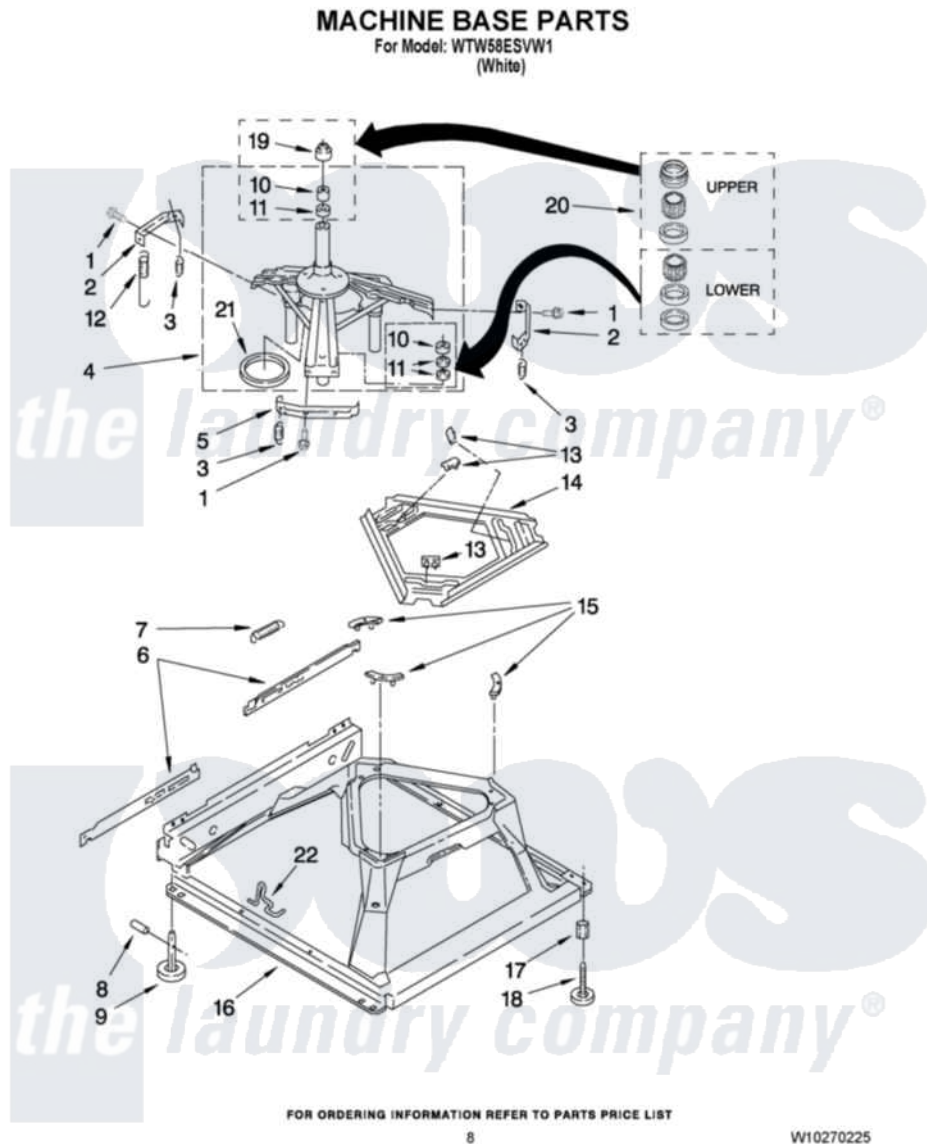

Whirlpool WTW58ESVW1 05 - MACHINE BASE PARTS

Whirlpool [Residential Whirlpool WTW58ESVW1 Washer Parts](#) Parts Diagram 05 - MACHINE BASE PARTS
Click on the part number to view part

Item	Original Part Number	Replaced By	Status	Part Description
1	3400076			Screw, Bracket Mounting
2	64067			Bracket, Spring Outer
3	63907			Spring, Suspension
4	8575214	280184		Support
5	64065			Bracket, Spring Outer
6	63466			Link, Leveling Mechanism
7	62597	8316845		Spring
8	62837			Pin, Knurled
9	62596	285244		Feet-Leveling
10	8546455			Bearing, Centerpost
11	357409	359449		Seal, Agitator Shaft
12	388492	W10250667		Spring, Counterweight
13	62568	285219		Pad
14	3946509			Plate, Suspension
15	3363660	285744		Pad
16	3946512	285771		Base

17	3359452	Nut, Lock
18	W10001130	Foot, Leveling
19	8577376	Seal, Centerpost
20	285203	Centerpost Bearing Kit
21	63134	Ring, Sound Deadening
22	W10145155	Retainer, Suspension Spring