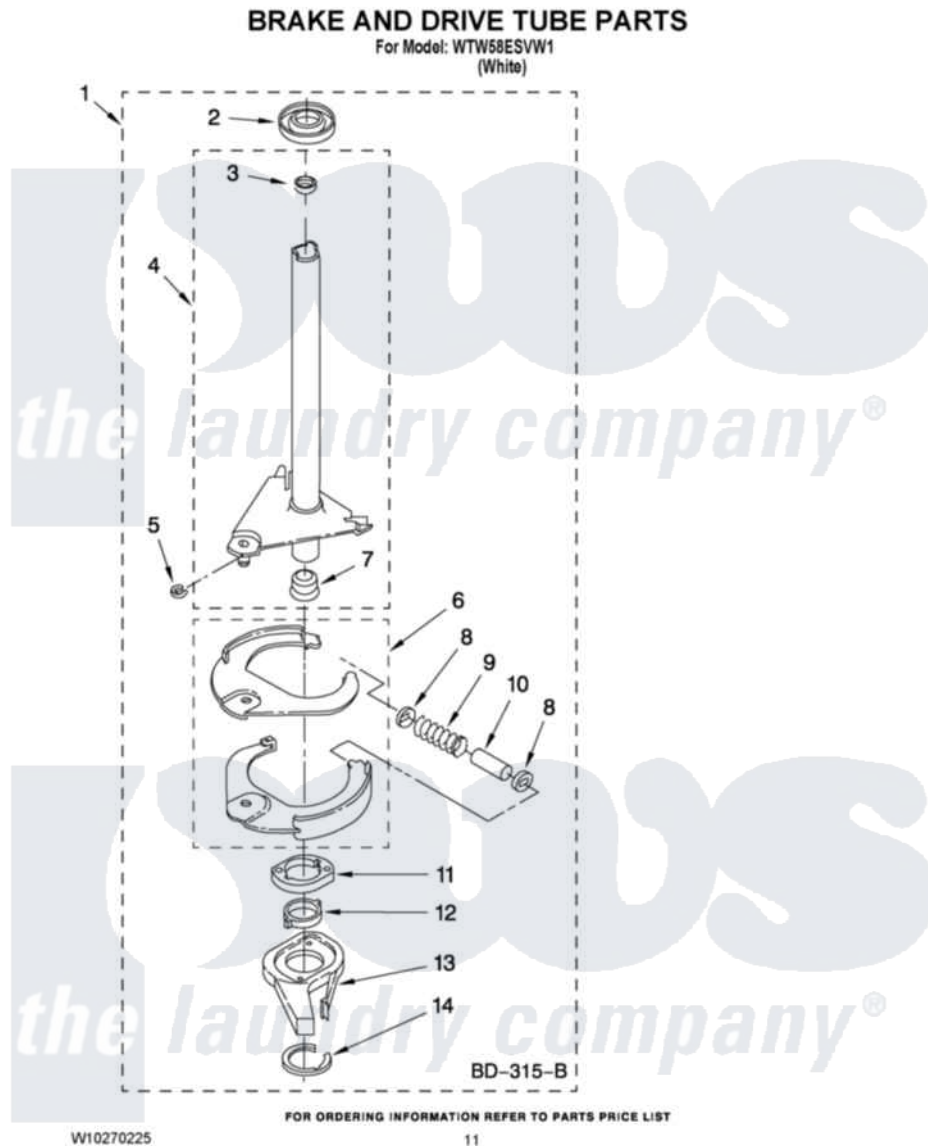

Whirlpool WTW58ESVW1 07 - BRAKE AND DRIVE TUBE PARTS

Whirlpool Residential Whirlpool WTW58ESVW1 Washer Parts Parts Diagram 07 - BRAKE AND DRIVE TUBE PARTS

Click on the part number to view part

Item	Original Part Number	Replaced By	Status	Part Description
1	388952	285792		Basketdrive
2	62658			Ring, Thrust
3	356427			Seal, Spin Pinion
4	64027	64208		Tube-Spin
5	64035	W10083190		Ring, Retaining
6	64232	285438		Shoe-Brake
7	62703	8546462		"T" Bearing, Spin Tube
8	3353956	285658		Sleeve
9	387806		Not Available	Spring, Brake
10	3355360	285658		Sleeve
11	661516	8546461		Cam, Brake Release
12	63022			Sleeve, Cam
13	64194	285790		Lining
14	90368	W10083200		Ring, Retaining
NI	285208			Lubricant