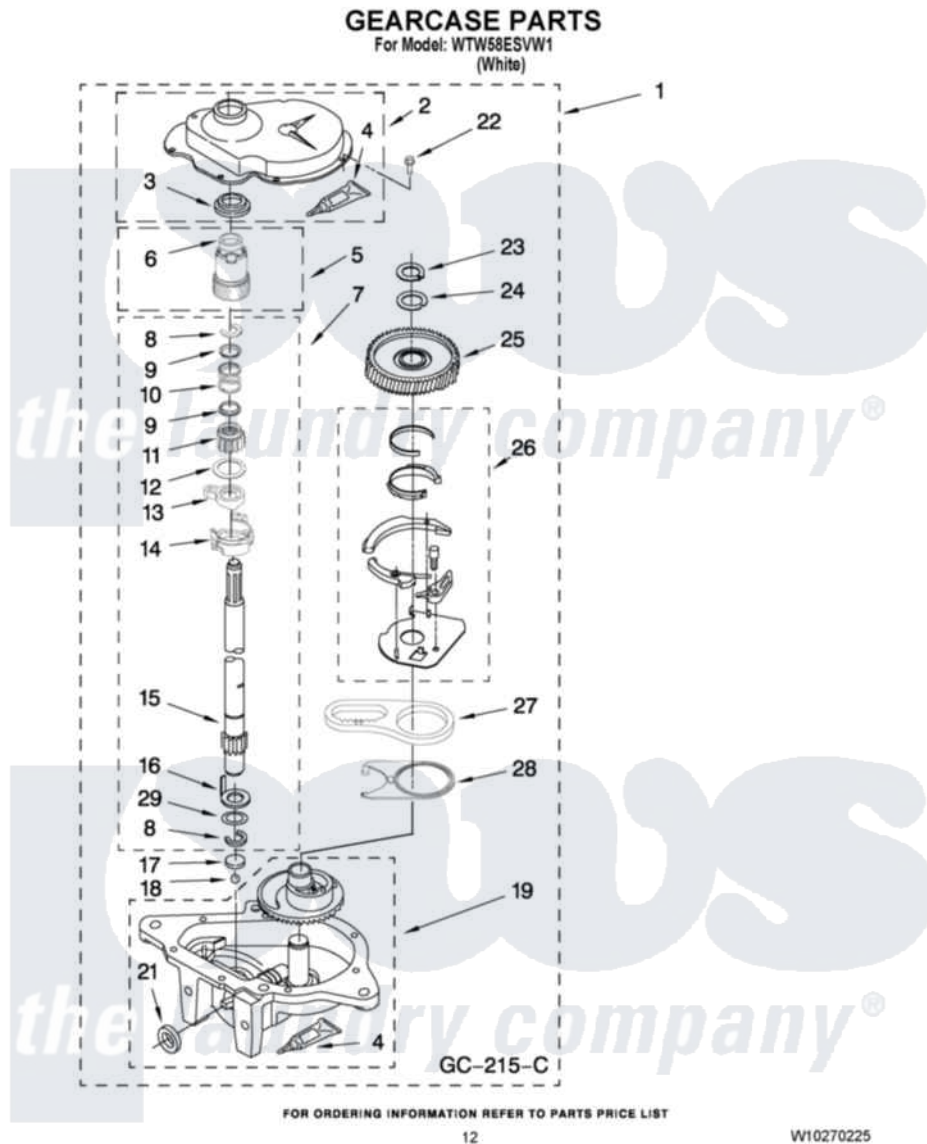

# Whirlpool WTW58ESVW1 08 - GEARCASE PARTS

Whirlpool Residential Whirlpool WTW58ESVW1 Washer Parts Parts Diagram 08 - GEARCASE PARTS  
Click on the part number to view part

Item	Original Part Number	Replaced By	Status	Part Description
1	3360630	<a href="#">3360629</a>		Gearcase
2	<a href="#">285202</a>			Cover, Gearcase
3	<a href="#">3349985</a>			Seal, Gearcase Cover
4	<a href="#">285195</a>			Sealer Sealer, Gasket
5	63320	<a href="#">285362</a>		Gear and Pinion
6	<a href="#">356427</a>			Seal, Spin Pinion
7	<a href="#">389387</a>			Shaft, Agitator
8	90369		Not Available	Ring, Retaining (2)
9	<a href="#">62677</a>			Retainer, Spring
10	<a href="#">62676</a>			Spring, Agitator
11	63273	<a href="#">285509</a>		Shaft, Agitator
12	<a href="#">62619</a>			Washer, Agitator Gear
13	62580	<a href="#">285206</a>		Cam-Agitator
14	62581	<a href="#">285206</a>		Cam-Agitator
15	<a href="#">285509</a>			Shaft, Agitator
16	<a href="#">62618</a>			Washer, Cam Thrust

17	16018	<a href="#">285205</a>	Bearing
18	85529	<a href="#">285205</a>	Bearing
19	389230	<a href="#">285515</a>	Gearcase
21	<a href="#">285352</a>		Seal Kit, Thrust Plug
22	<a href="#">3351614</a>		Screw, Gearcase Cover Mounting
23	3362552	<a href="#">285765</a>	Ring-Retr
24	285735	<a href="#">285766</a>	Washer Kit, Thrust
25	62570	<a href="#">285362</a>	Gear and Pinon
26	388253	<a href="#">999516</a>	Shelf-Glas
27	3349296	<a href="#">8546456</a>	Rack, Connecting
28	<a href="#">62621</a>		Actuator, Shift
29	<a href="#">388815</a>		Washer, Intermediate 1 3976263 Miscellaneous Parts Bag 2 3976300 Washer, Inlet Hose 3 3366913 Clamp, Hose