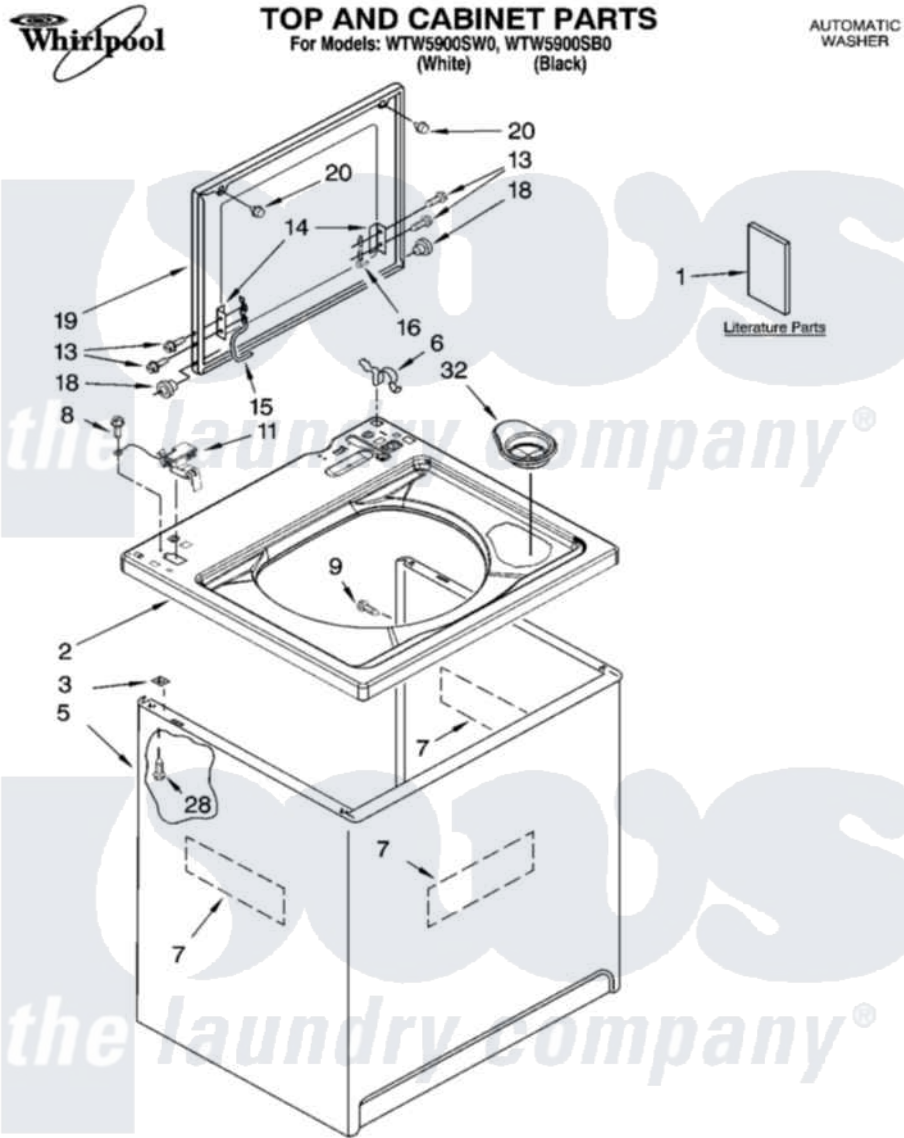

# Whirlpool WTW5900SB0 01 - TOP AND CABINET PARTS

5-06 Litho in U.S.A. (dmm)

1

Part No. 8181197

[Whirlpool Residential Whirlpool WTW5900SB0 Washer Parts](#) Parts Diagram 01 - TOP AND CABINET PARTS  
 Click on the part number to view part

Item	Original Part Number	Replaced By	Status	Part Description
1	<a href="#">W10044800</a>			Installation Instructions
"	<a href="#">3955884</a>			Use And Care Guide
"	3957873		Not Available	Feature Sheet
"	W10023760		Not Available	Energy Guide
"	8577790		Not Available	Wiring Diagram
"	BLANK		Not Available	Following May Be Purchased DO-IT-YOURSELF REPAIR MANUALS
"	<a href="#">4313896</a>			Do-It-Yourself Repair Manuals
2	<a href="#">8566016</a>			Top
"	<a href="#">8580043</a>			Top
3	62750			Spacer, Cabinet To Top (4)
5	<a href="#">63424</a>			Cabinet
"	<a href="#">3954788</a>			Cabinet
6	<a href="#">62780</a>			Clip, Top And Cabinet And Rear Panel
7	<a href="#">3976348</a>			Absorber, Sound

8	<a href="#">3351614</a>		Screw, Gearcase Cover Mounting
9	3357011	<a href="#">308685</a>	Side Trim )
11	<a href="#">8318084</a>		Switch, Lid
13	355274	<a href="#">W10119828</a>	Screw, Lid Hinge Mounting
14	<a href="#">21097</a>		Pad, Lid Hinge
15	8559336	<a href="#">W10225136</a>	Hinge 7 Pad Assembly
16	<a href="#">91770</a>		Hinge, Lid
18	<a href="#">8319539</a>		Bearing, Lid Hinge
19	8580036	<a href="#">W10105160</a>	Lid
"	8580038	<a href="#">W10105210</a>	Lid
20	<a href="#">9724509</a>		Bumper, Lid
28	<a href="#">3390631</a>		Screw, 10-16 X 3/8
32	<a href="#">8566266</a>		Dispenser, Bleach