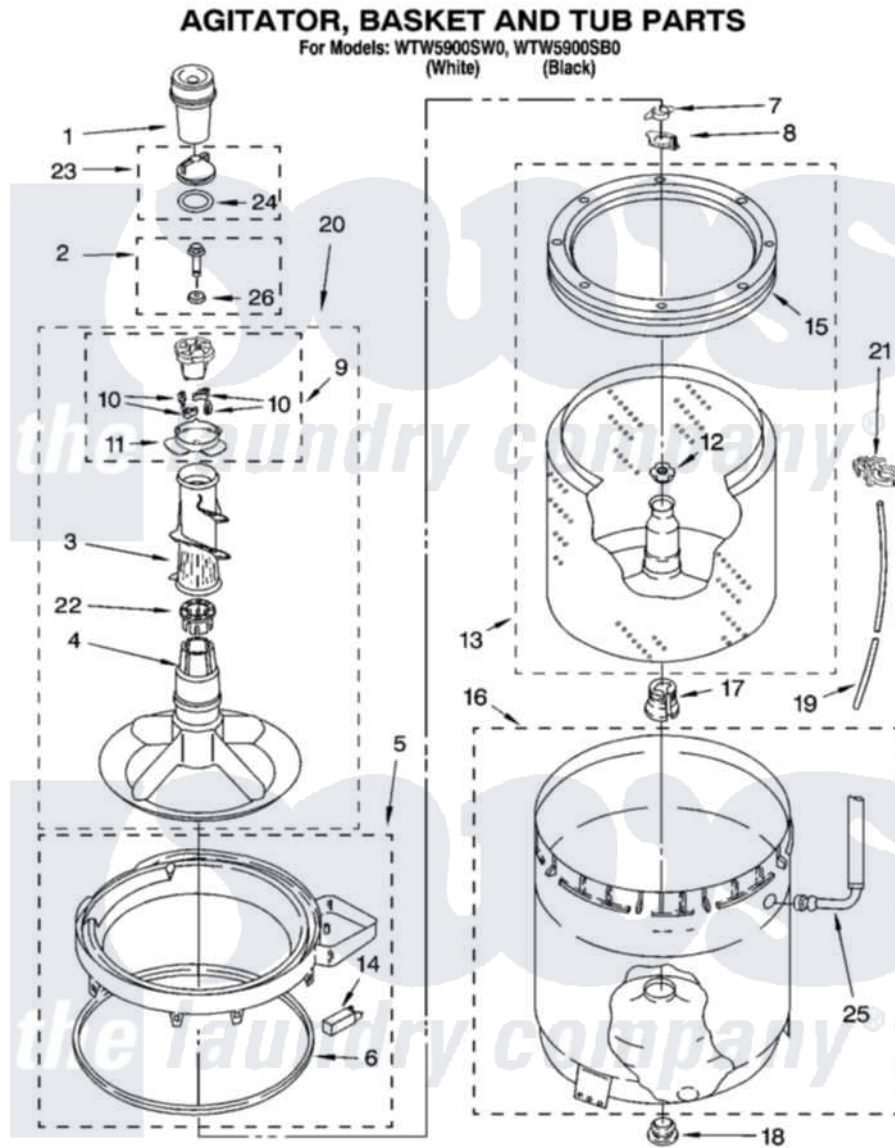

Whirlpool WTW5900SB0 03 - AGITATOR, BASKET AND TUB PARTS

8181197

5

Whirlpool [Residential Whirlpool WTW5900SB0 Washer Parts](#) Parts Diagram 03 - AGITATOR, BASKET AND TUB PARTS

[Click on the part number to view part](#)

Item	Original Part Number	Replaced By	Status	Part Description
1	8575076	8575076A		Dispenser
2	358237			Screw And Washer
3	3363003			Mover, Clothes
4	3951632			Agitator
5	3954507	W10213410		Ring-Tub
6	3359585	3976308		Gasket, Tub Ring
7	3354845			Clip, Agitator
8	8543666			Washer, Agitator
9	3951682	285809		Cam-Agitator
10	3366877	80040		Dog-Agitator
11	3952374			Bearing, Driven Cam
12	21366			Nut, Spanner
13	8526016	W10389328		Clothes Container, Assembly
14	8318246	W10213410		Ring-Tub
15	8519788	387240		Ring, Balance
16	8283125			Tub

17	389140		Tub Block, Basket Drive
18	383727		Gasket, Centerpodt
19	3347780	353244	Hose, Pressure Switch
20	3951744		Agitator Assembly
21	2219077		Clip, Pressure Switch Hose
22	3951608		Spacer, Thrust
23	3354733	W10074580	Cap, Barrier
24	3348855	W10072840	Fabric Softener
25	3948705		Hose, Bleach
26	3949550		Washer