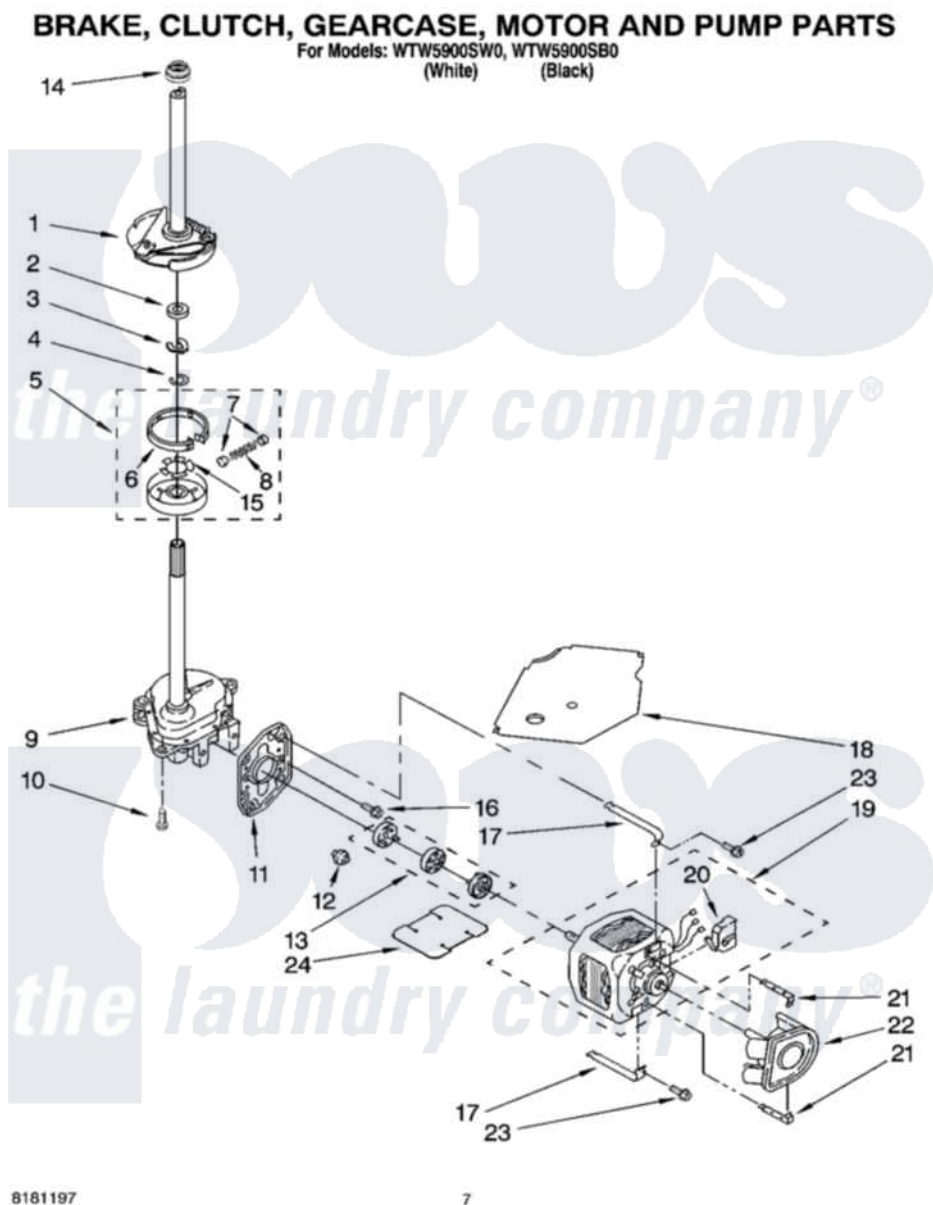

Whirlpool WTW5900SB0 04 - BRAKE, CLUTCH, GEARCASE, MOTOR AND PUMP PARTS

Whirlpool [Residential Whirlpool WTW5900SB0 Washer Parts](#) Parts Diagram 04 - BRAKE, CLUTCH, GEARCASE, MOTOR AND PUMP PARTS
Click on the part number to view part

Item	Original Part Number	Replaced By	Status	Part Description
1	388952	285792		Basketdrive
2	63292			Washer, Spin Tube Thrust
3	62697	W10080230		Ring, Spin Tube Support
4	63283	285353		Ring
5	3951311	285785		Clutch
6	3951308	285790		Lining
7	62646			Cap, Clutch Spring
8	3363337	3946792		Spring And Damper Assembly
9	3360630	3360629		Gearcase
10	3357334	3400516		Screw Anti-Rattle
11	62611			Plate, Motor Mount To Gearcase
12	62691			Grommet, Motor
13	285753	285753A		Coupling
14	8577374			Seal, Centerpost

15	3355454		Clip, Main Drive
16	3400516		Screw Anti-Rattle
17	3349637	W10086010	Retainer, Motor
18	3362089		Shield, Tub To Motor
19	8529935		Motor, Main Drive
20	8529896		Switch, Main Drive Motor
21	8546127		Retainer, Pump
22	3363394		Pump
23	3387485	273556	Screw, 10-16 X 5/8
24	3946532		Shield, Motor