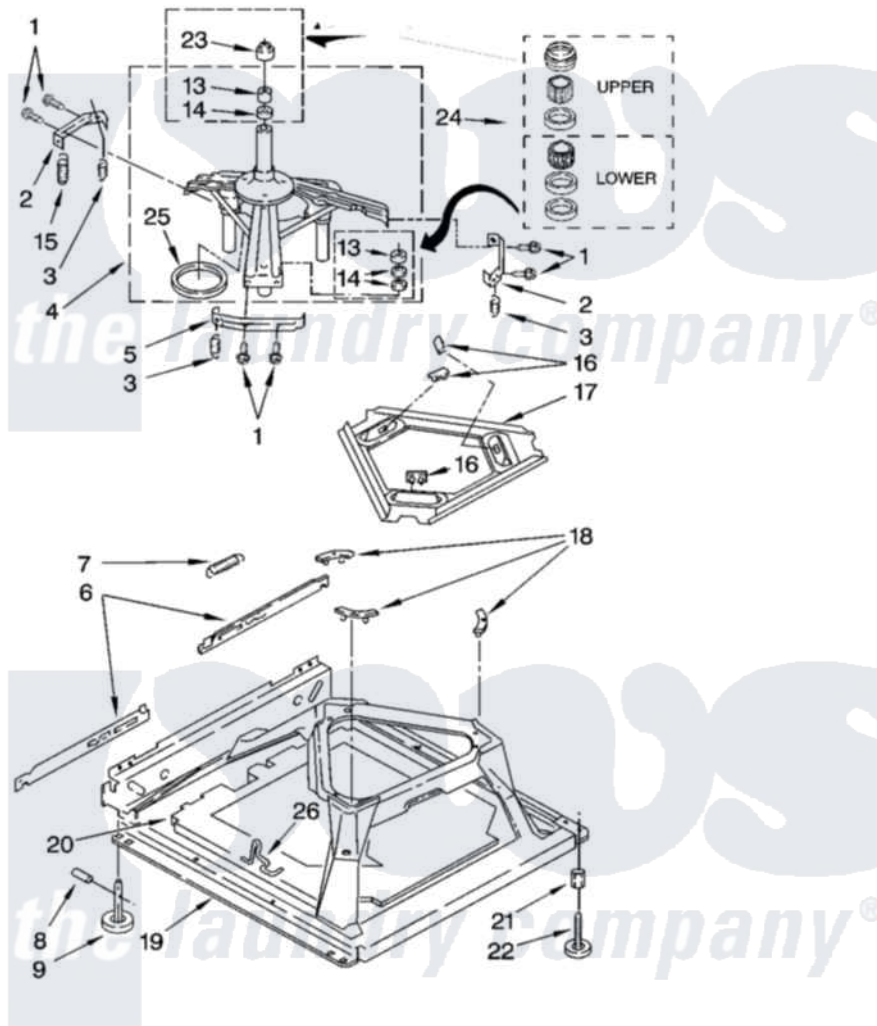

Whirlpool WTW5900SB0 05 - MACHINE BASE PARTS

MACHINE BASE PARTS

For Models: WTW5900SW0, WTW5900SB0
(White) (Black)

8

8181197

Whirlpool Residential Whirlpool WTW5900SB0 Washer Parts Parts Diagram 05 - MACHINE BASE PARTS
Click on the part number to view part

Item	Original Part Number	Replaced By	Status	Part Description
1	3400076			Screw, Bracket Mounting
2	64067			Bracket, Spring Outer
3	63907			Spring, Suspension
4	8575214	280184		Support
5	64065			Bracket, Spring Outer
6	63466			Link, Leveling Mechanism
7	62597	8316845		Spring
8	62837			Pin, Knurled
9	62596	285244		Feet-Leveling
13	8546455			Bearing, Centerpost
14	357409	359449		Seal, Agitator Shaft
15	8318050	285901		Spring
16	62568	285219		Pad
17	3946509			Plate, Suspension
18	3363660	285744		Pad
19	3946512	285771		Base

20	8544816		Absorber, Sound
21	3359452		Nut, Lock
22	389102	W10001130	Foot, Leveling
23	8577376		Seal, Centerpost
24	285203		Centerpost Bearing Kit
25	63134		Ring, Sound Deadening
26	63806	W10145155	Retainer, Suspension Spring