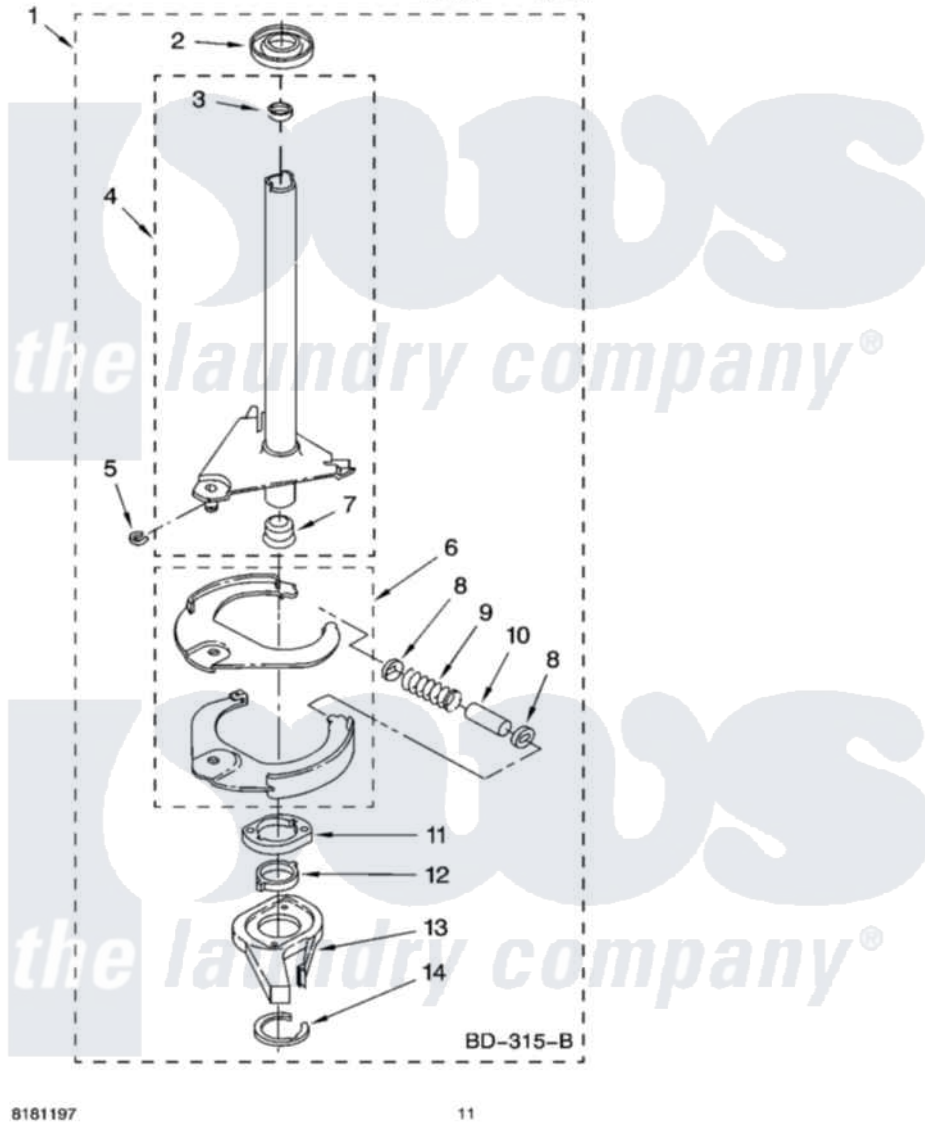

# Whirlpool WTW5900SB0 07 - BRAKE AND DRIVE TUBE PARTS

## BRAKE AND DRIVE TUBE PARTS

For Models: WTW5900SW0, WTW5900SB0  
(White) (Black)

8181197

11

Whirlpool Residential Whirlpool WTW5900SB0 Washer Parts Parts Diagram 07 - BRAKE AND DRIVE TUBE PARTS  
Click on the part number to view part

Item	Original Part Number	Replaced By	Status	Part Description
1	388952	<a href="#">285792</a>		Basketdrive
2	<a href="#">62658</a>			Ring, Thrust
3	<a href="#">356427</a>			Seal, Spin Pinion
4	64027	<a href="#">64208</a>		Tube-Spin
5	64035	<a href="#">W10083190</a>		Ring, Retaining
6	64232	<a href="#">285438</a>		Shoe-Brake
7	62703	<a href="#">8546462</a>		"T" Bearing, Spin Tube
8	3353956	<a href="#">285658</a>		Sleeve
9	387806		Not Available	Spring, Brake
10	3355360	<a href="#">285658</a>		Sleeve
11	661516	<a href="#">8546461</a>		Cam, Brake Release
12	<a href="#">63022</a>			Sleeve, Cam
13	64194	<a href="#">285790</a>		Lining
14	90368	<a href="#">W10083200</a>		Ring, Retaining
"	BLANK		Not Available	Following Parts Not Illustrated
"	<a href="#">285208</a>			Lubricant