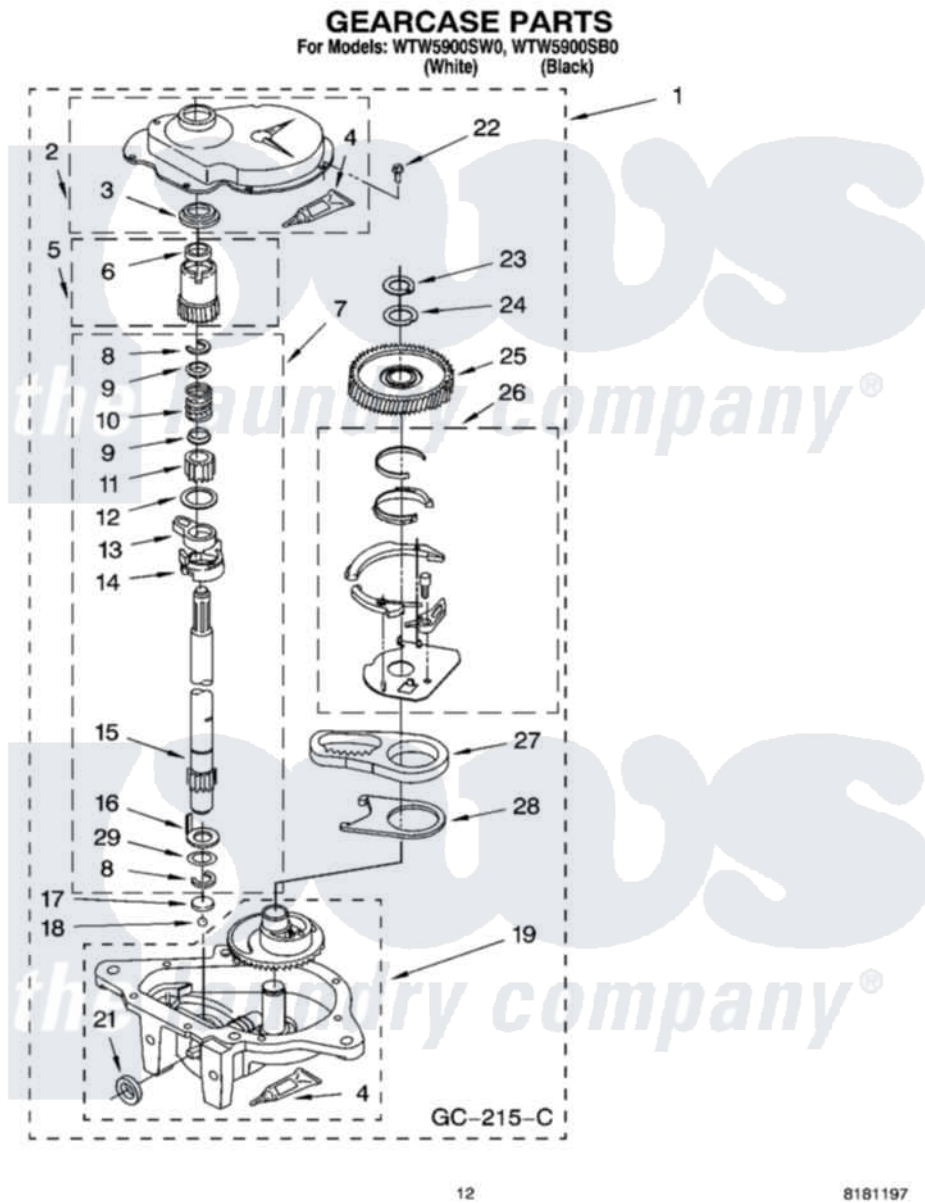

**Whirlpool WTW5900SB0 08 - GEARCASE PARTS, OPTIONAL PARTS
(NOT INCLUDED)**

Whirlpool Residential Whirlpool WTW5900SB0 Washer Parts Parts Diagram 08 - GEARCASE PARTS, OPTIONAL PARTS (NOT INCLUDED)
Click on the part number to view part

Item	Original Part Number	Replaced By	Status	Part Description
1	3360630	3360629		Gearcase
2	285202			Cover, Gearcase
3	3349985			Seal, Gearcase Cover
4	285195			Sealer Sealer, Gasket
5	63320	285362		Gear and Pinion
6	356427			Seal, Spin Pinion
7	389387			Shaft, Agitator
8	90369		Not Available	Ring, Retaining (2)
9	62677			Retainer, Spring
10	62676			Spring, Agitator
11	63273	285509		Shaft, Agitator
12	62619			Washer, Agitator Gear
13	62580	285206		Cam-Agitator
14	62581	285206		Cam-Agitator
15	285509			Shaft, Agitator

16	62618		Washer, Cam Thrust
17	16018	285205	Bearing
18	85529	285205	Bearing
19	389230	285515	Gearcase
21	285352		Seal Kit, Thrust Plug
22	3351614		Screw, Gearcase Cover Mounting
23	3362552	285765	Ring-Retrn
24	285735	285766	Washer Kit, Thrust
25	62570	285362	Gear and Pinon
26	388253	999516	Shelf-Glas
27	3349296	8546456	Rack, Connecting
28	62621		Actuator, Shift
29	388815		Washer, Intermediate 1 3976263 Miscellaneous Parts Bag 2 3976300 Washer, Inlet Hose 3 3366913 Clamp, Hose
	72017		Paint, Touch-Up
"	4392899		Paint, Touch-Up
"	72032		Paint, Touch-Up
"	350938		Paint, Pressurized Spray B
"	350930		Paint, Pressurized Spray B
"	4392901		Paint, Pressurized Spray
"	786020	Not Available	PAINT, PRESSURIZED SPRAY (12 oz.) (Black)
"	799344		Paint, Touch-Up)
"	4392900		Paint, Bulk)
"	786032		Refinishing Material
"	BLANK	Not Available	OIL
"	350572		Oil
"	BLANK	Not Available	LUBRICANT
"	285208		Lubricant
"	BLANK	Not Available	SEALER
"	285195		Sealer Sealer, Gasket
"	BLANK	Not Available	ACCESSORY PARTS
"	367031		Water System Parts
"	280129	280129A	Break-Sphn
"	280130	280130A	Adapter
"	280131	40922	Hose