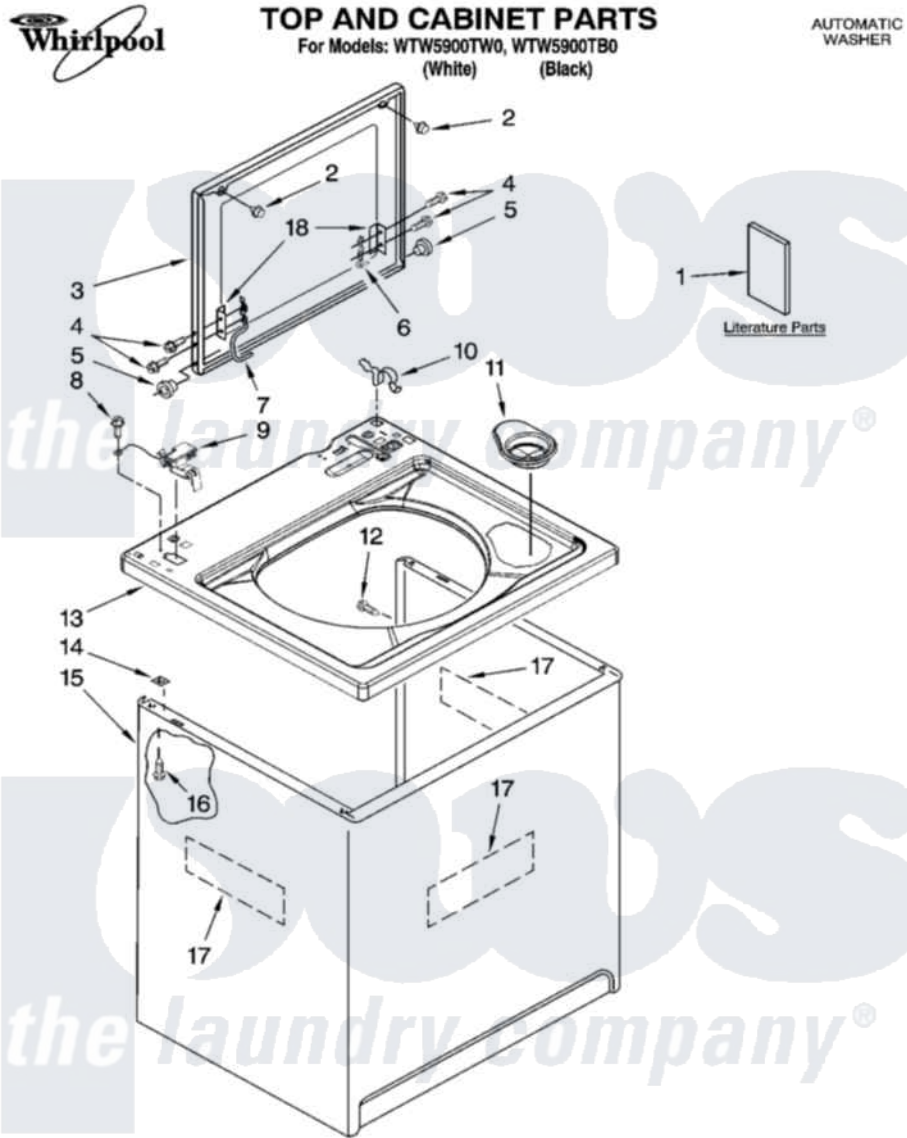

Whirlpool WTW5900TB0 01 - TOP AND CABINET PARTS

4-07 Litho in U.S.A. (sic)

1

Part No. W10131755 Rev. B

[Whirlpool Residential Whirlpool WTW5900TB0 Washer Parts](#) Parts Diagram 01 - TOP AND CABINET PARTS
 Click on the part number to view part

Item	Original Part Number	Replaced By	Status	Part Description
1	W10044800			Installation Instructions
"	3955884			Use And Care Guide
"	3957873		Not Available	Feature Sheet
"	W10133579		Not Available	Energy Guide
"	8577790		Not Available	Wiring Diagram
"	BLANK		Not Available	Following May Be Purchased DO-IT-YOURSELF REPAIR MANUALS
"	4313896			Do-It-Yourself Repair Manuals
2	9724509			Bumper, Lid
3	8580057	W10193861		Lid
"	8580038	W10105210		Lid
4	W10119828			Screw, Lid Hinge Mounting
5	8319539			Bearing, Lid Hinge
6	91770			Hinge, Lid
7	8559336	W10225136		Hinge 7 Pad Assembly
8	3351611			Screw, Gearcase Cover

8	3357014		Mounting
9	8318084		Switch, Lid
10	62780		Clip, Top And Cabinet And Rear Panel
11	8566266		Dispenser, Bleach
12	3357011	308685	Side Trim)
13	8566017		Top
"	8580043		Top
14	62750		Spacer, Cabinet To Top (4)
15	63424		Cabinet
"	3954788		Cabinet
16	3390631		Screw, 10-16 X 3/8
17	3976348		Absorber, Sound
18	21097		Pad, Lid Hinge