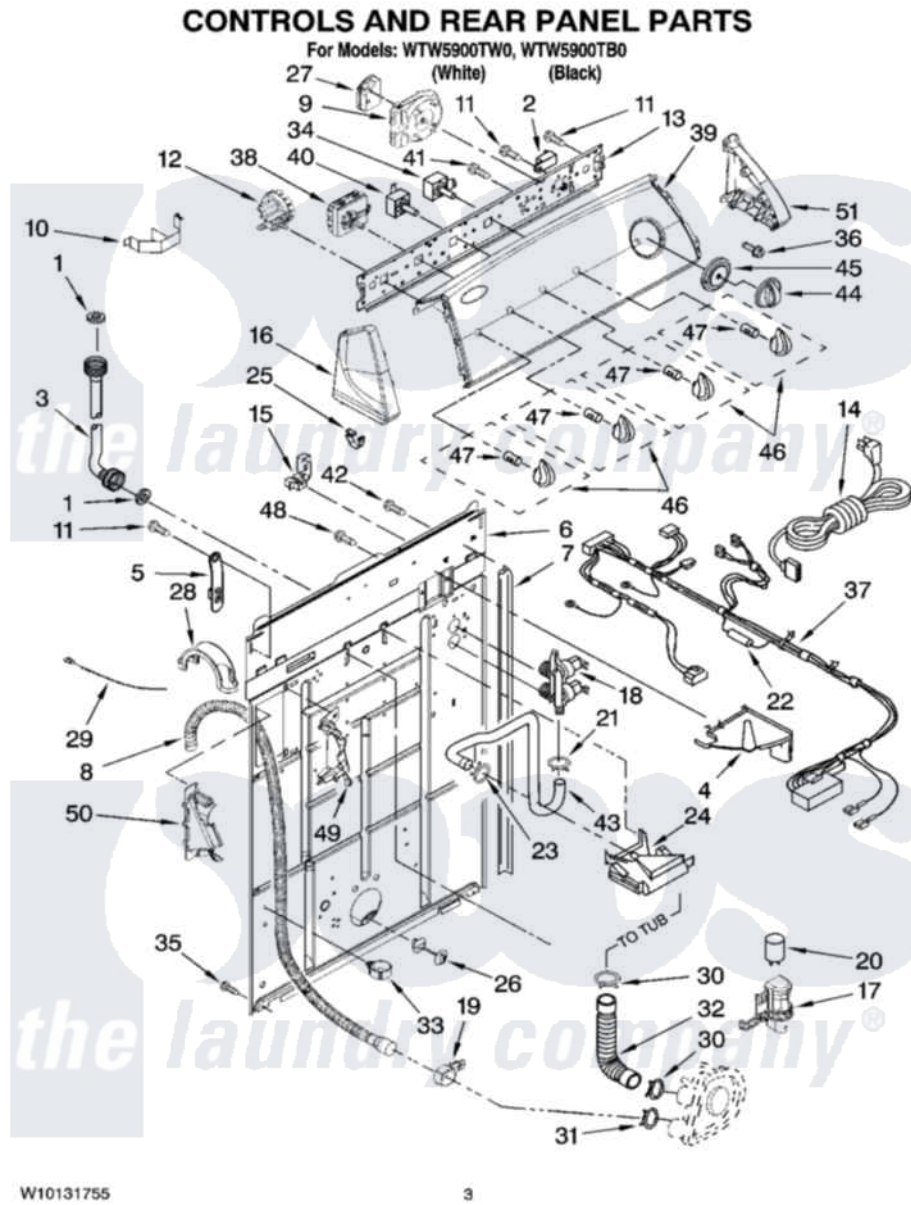

Whirlpool WTW5900TB0 02 - CONTROLS AND REAR PANEL PARTS

Whirlpool [Residential Whirlpool WTW5900TB0 Washer Parts](#) Parts Diagram 02 - CONTROLS AND REAR PANEL PARTS

[Click on the part number to view part](#)

Item	Original Part Number	Replaced By	Status	Part Description
1	3976300	16123		Washer Inlet-Hose Miscellaneous Parts Must be Ordered Separately.
2	694419			Mini-Buzzer
3	8571377	89503		Hose-Inlet
"	8571378	89503		Hose-Inlet
4	8539874			Shield, Suds
5	8568314			Strap, Console
6	8318015			Panel, Rear
7	62747			Pad, Rear Panel
8	8559373	W10096921		Drain Hose Assembly
9	8577787			Timer, Control
10	8055003			Clip, Harness And Pressure Switch
11	90767			Screw, 8A X 3/8 HeX Washer Head Tapping
12	8577842	W10339250		Switch-WL

13	8566003		Bracket, Control
14	3956162	285800	Cord-Power
15	3952821	285777	Relief-Str
16	8566035	8565957	Cap, End
"	8566037	8565959	Cap, End
17	8318046		Clip, Capacitor
18	3979347	3979346	Valve, Water Inlet And Thermistor Assembly
19	8541668		Clamp, Hose
20	8572718	8572720	Capacitor, Motor Start
21	301958	596669	Clamp, Manifold
22	8317387	W10213410	Ring-Tub
23	370450	596669	Clamp, Manifold
24	387606	3360977	Break-Vac
25	8312709		Clip-Console
26	8519200		Support, Rear Panel
27	8576472		Circuit Board, Agitation Delay
28	8577378		U-Bend, Drain Hose
29	3347868	W10339879	Tie, Cable
30	3363366	616099	Clamp
31	8317496	285655	Clamp, Hose
32	3951449	285871	Hose
33	8541667		Clamp, Hose
34	8578536		Switch, Rotary
35	62863	3390631	Screw, 10-16 X 3/8
36	3400818		Screw, Timer Mounting
37	3957493		Harness, Wiring
38	8577786		Switch, Water Temperature
39	8566009		Panel, Console
40	3950356		Switch, Rotary
41	3400073		Screw, Ground
42	3351614		Screw, Gearcase Cover Mounting
43	8317974	8317926	Hose, Vacuum Break
44	W10034730		Knob, Timer
45	8566018		Dial,
46	W10034380		Knob, Control
47	8536939		Clip, Knob
48	9740848		Screw, Mixing Valve Mounting
49	8541669		Bucket, Drain Hose
50	8541658		Bucket, Drain Hose
51	8566032	8565954	Cap, End
"	8566034	8565956	Cap, End