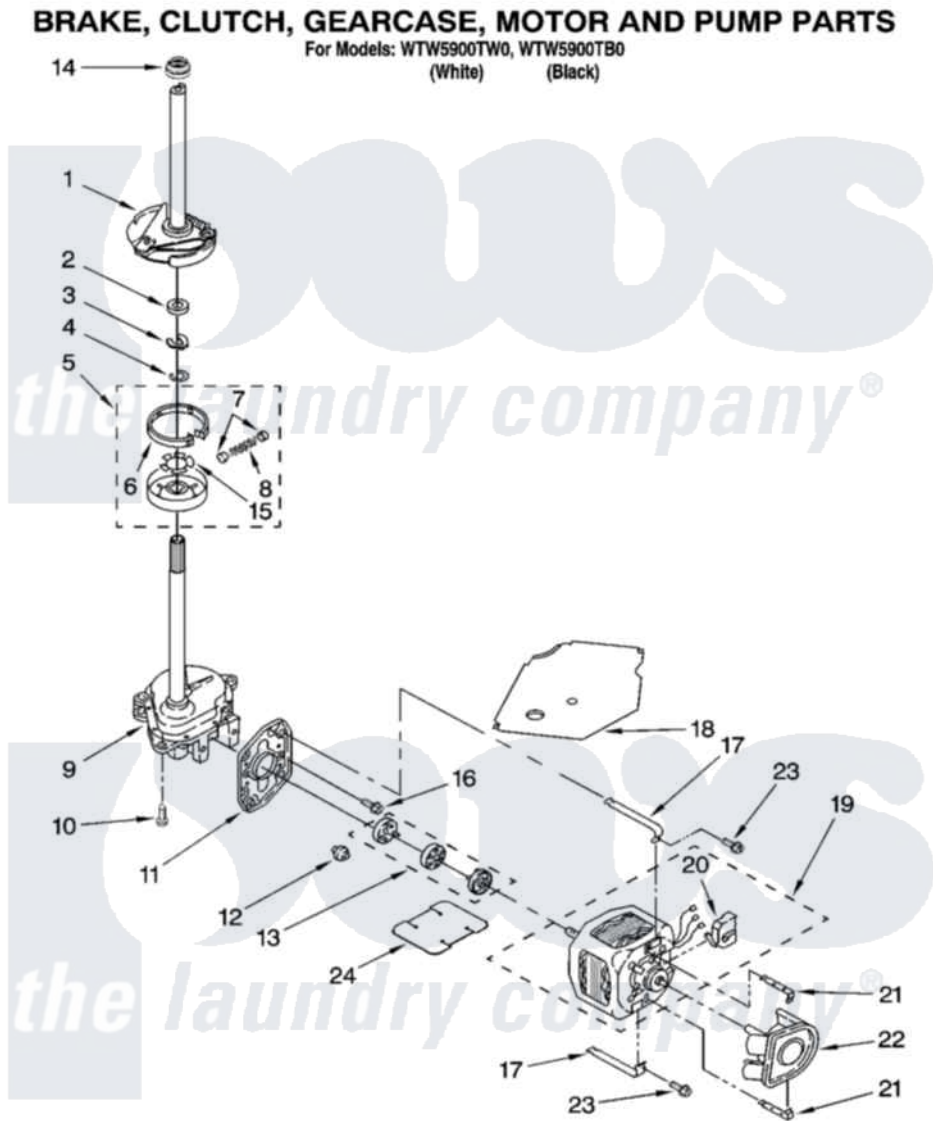

Whirlpool WTW5900TB0 04 - BRAKE, CLUTCH, GEARCASE, MOTOR AND PUMP PARTS

W10131755

7

Whirlpool [Residential Whirlpool WTW5900TB0 Washer Parts](#) Parts Diagram 04 - BRAKE, CLUTCH, GEARCASE, MOTOR AND PUMP PARTS
Click on the part number to view part

Item	Original Part Number	Replaced By	Status	Part Description
1	388952	285792		Basketdrive
2	63292			Washer, Spin Tube Thrust
3	62697	W10080230		Ring, Spin Tube Support
4	63283	285353		Ring
5	3951311	285785		Clutch
6	3951308	285790		Lining
7	62646			Cap, Clutch Spring
8	3946792			Spring And Damper Assembly
9	3360630	3360629		Gearcase
10	3357334	3400516		Screw Anti-Rattle
11	62611			Plate, Motor Mount To Gearcase
12	62691			Grommet, Motor
13	285753	285753A		Coupling
14	8577374			Seal, Centerpost

15	3355454		Clip, Main Drive
16	3400516		Screw Anti-Rattle
17	3349637	W10086010	Retainer, Motor
18	3362089		Shield, Tub To Motor
19	8578884	8529935	Motor, Main Drive
20	8529896		Switch, Main Drive Motor
21	8546127		Retainer, Pump
22	3363394		Pump
23	3387485	273556	Screw, 10-16 X 5/8
24	3946532		Shield, Motor