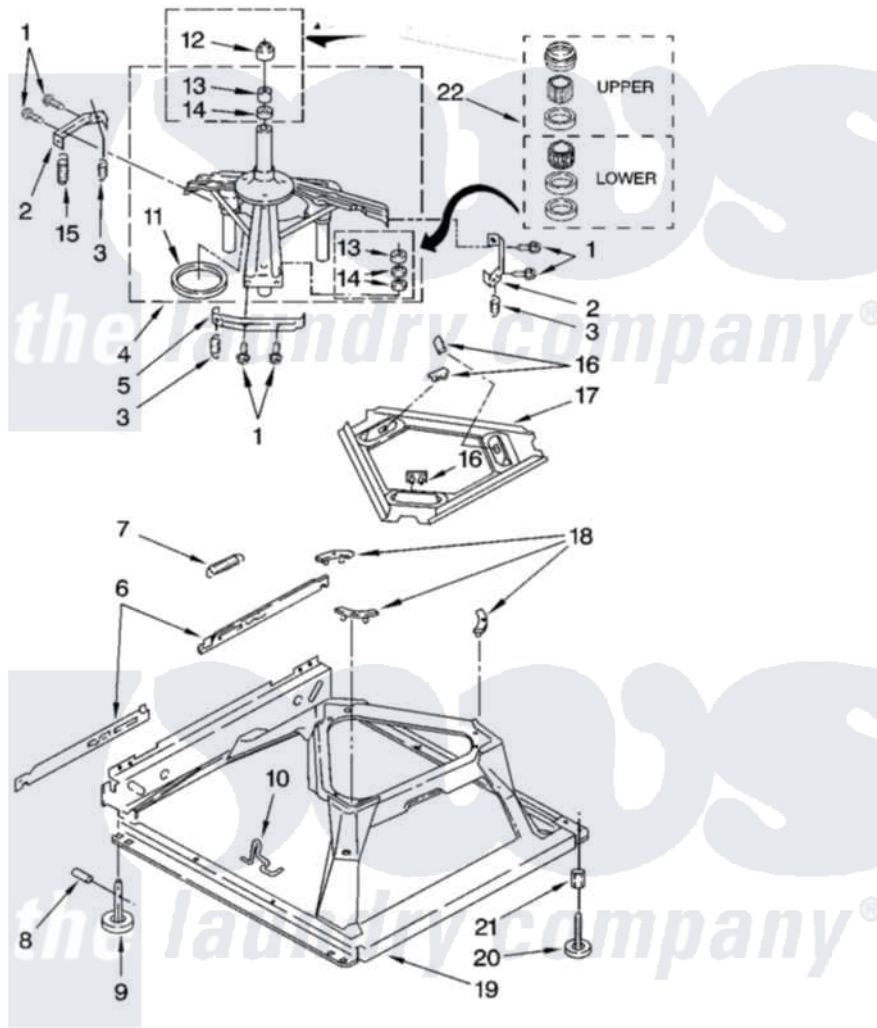

Whirlpool WTW5900TB0 05 - MACHINE BASE PARTS

MACHINE BASE PARTS

For Models: WTW5900TW0, WTW5900TB0
(White) (Black)

8

W10131755

[Whirlpool Residential Whirlpool WTW5900TB0 Washer Parts](#) Parts Diagram 05 - MACHINE BASE PARTS
Click on the part number to view part

Item	Original Part Number	Replaced By	Status	Part Description
1	3400076			Screw, Bracket Mounting
2	64067			Bracket, Spring Outer
3	63907			Spring, Suspension
4	8575214	280184		Support
5	64065			Bracket, Spring Outer
6	63466			Link, Leveling Mechanism
7	62597	8316845		Spring
8	62837			Pin, Knurled
9	62596	285244		Feet-Leveling
10	63806	W10145155		Retainer, Suspension Spring
11	63134			Ring, Sound Deadening
12	8577376			Seal, Centerpost
13	8546455			Bearing, Centerpost
14	357409	359449		Seal, Agitator Shaft
15	8318050	285901		Spring
16	62568	285219		Pad

17	3946509		Plate, Suspension
18	3363660	285744	Pad
19	3946512	285771	Base
20	W10001130		Foot, Leveling
21	3359452		Nut, Lock
22	285203		Centerpost Bearing Kit