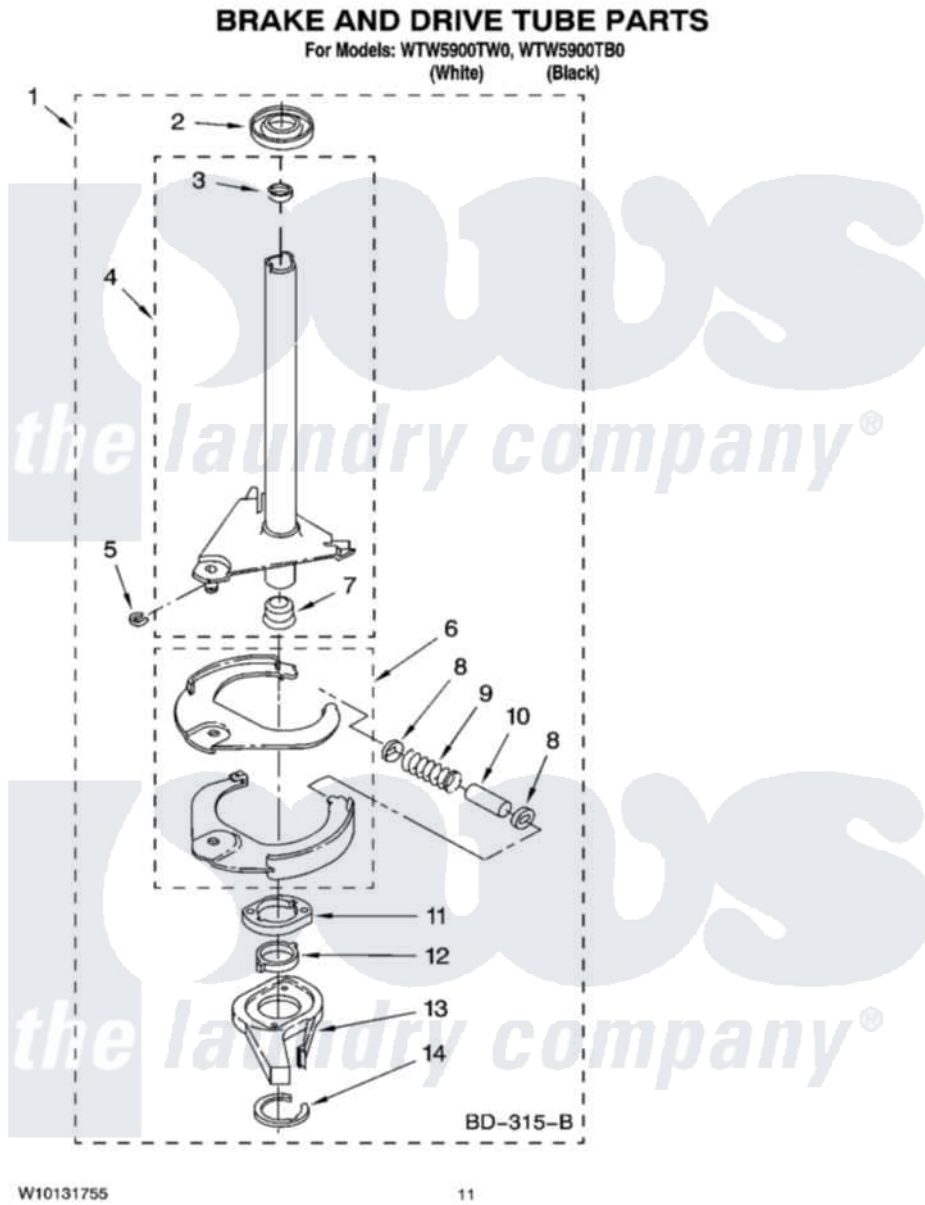

Whirlpool WTW5900TB0 07 - BRAKE AND DRIVE TUBE PARTS

Whirlpool Residential Whirlpool WTW5900TB0 Washer Parts Parts Diagram 07 - BRAKE AND DRIVE TUBE PARTS
Click on the part number to view part

Item	Original Part Number	Replaced By	Status	Part Description
1	388952	285792		Basketdrive
2	62658			Ring, Thrust
3	356427			Seal, Spin Pinion
4	64027	64208		Tube-Spin
5	64035	W10083190		Ring, Retaining
6	64232	285438		Shoe-Brake
7	62703	8546462		"T" Bearing, Spin Tube
8	3353956	285658		Sleeve
9	387806		Not Available	Spring, Brake
10	3355360	285658		Sleeve
11	661516	8546461		Cam, Brake Release
12	63022			Sleeve, Cam
13	64194	285790		Lining
14	90368	W10083200		Ring, Retaining
"	BLANK		Not Available	Following Parts Not Illustrated
"	285208			Lubricant