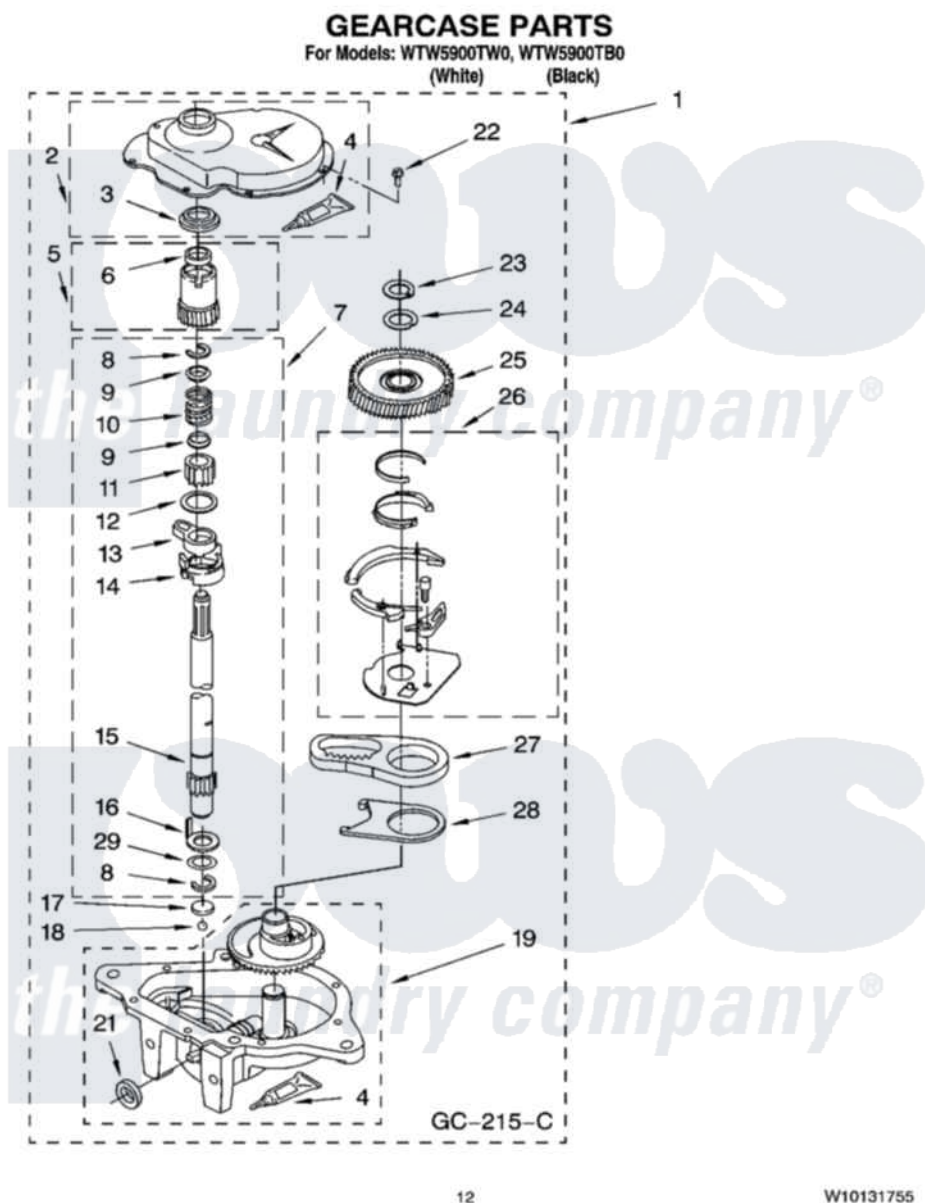

**Whirlpool WTW5900TB0 08 - GEARCASE PARTS, OPTIONAL PARTS
(NOT INCLUDED)**

Whirlpool Residential Whirlpool WTW5900TB0 Washer Parts Parts Diagram 08 - GEARCASE PARTS, OPTIONAL PARTS (NOT INCLUDED)
Click on the part number to view part

Item	Original Part Number	Replaced By	Status	Part Description
1	3360630	3360629		Gearcase
2	285202			Cover, Gearcase
3	3349985			Seal, Gearcase Cover
4	285195			Sealer Sealer, Gasket
5	63320	285362		Gear and Pinion
6	356427			Seal, Spin Pinion
7	389387			Shaft, Agitator
8	90369		Not Available	Ring, Retaining (2)
9	62677			Retainer, Spring
10	62676			Spring, Agitator
11	63273	285509		Shaft, Agitator
12	62619			Washer, Agitator Gear
13	62580	285206		Cam-Agitator
14	62581	285206		Cam-Agitator
15	285509			Shaft, Agitator

16	62618		Washer, Cam Thrust
17	16018	285205	Bearing
18	85529	285205	Bearing
19	389230	285515	Gearcase
21	285352		Seal Kit, Thrust Plug
22	3351614		Screw, Gearcase Cover Mounting
23	3362552	285765	Ring-Retrn
24	285735	285766	Washer Kit, Thrust
25	62570	285362	Gear and Pinon
26	388253	999516	Shelf-Glas
27	3349296	8546456	Rack, Connecting
28	62621		Actuator, Shift
29	388815		Washer, Intermediate 1 3976263 Miscellaneous Parts Bag 2 3976300 Washer, Inlet Hose 3 3366913 Clamp, Hose
	72017		Paint, Touch-Up
"	72032		Paint, Touch-Up
"	350938		Paint, Pressurized Spray B
"	350930		Paint, Pressurized Spray B
"	786020	Not Available	PAINT, PRESSURIZED SPRAY (12 oz.) (Black)
"	799344		Paint, Touch-Up)
"	4392900		Paint, Bulk)
"	786032		Refinishing Material
"	BLANK	Not Available	OIL
"	350572		Oil
"	BLANK	Not Available	LUBRICANT
"	285208		Lubricant
"	BLANK	Not Available	SEALER
"	285195		Sealer Sealer, Gasket
"	BLANK	Not Available	ACCESSORY PARTS
"	367031		Water System Parts
"	280129	280129A	Break-Sphn
"	280130	280130A	Adapter
"	280131	40922	Hose