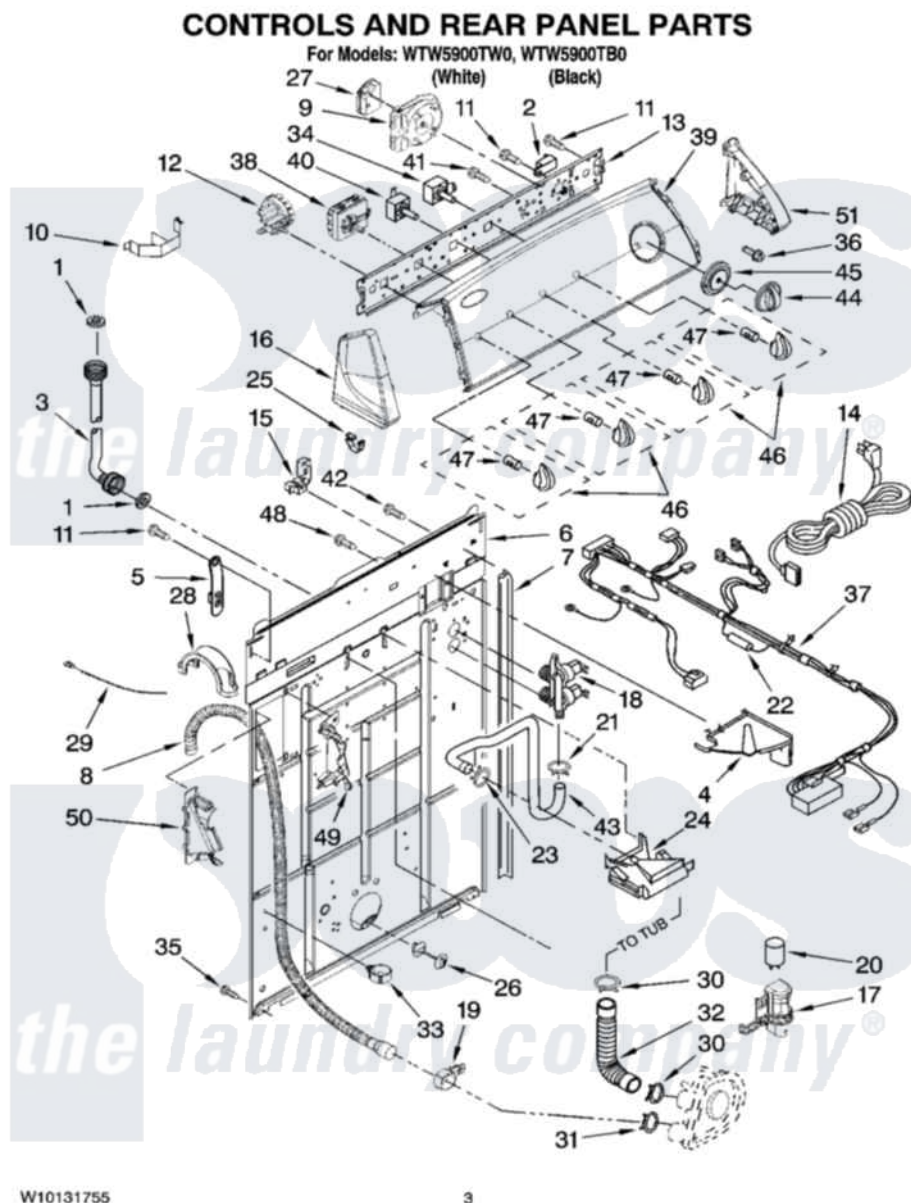

# Whirlpool WTW5900TW0 02 - CONTROLS AND REAR PANEL PARTS

Whirlpool Residential Whirlpool WTW5900TW0 Washer Parts Parts Diagram 02 - CONTROLS AND REAR PANEL PARTS

[Click on the part number to view part](#)

Item	Original Part Number	Replaced By	Status	Part Description
1	3976300	<a href="#">16123</a>		Washer Inlet-Hose Miscellaneous Parts Must be Ordered Separately.
2	<a href="#">694419</a>			Mini-Buzzer
3	8571377	<a href="#">89503</a>		Hose-Inlet
"	8571378	<a href="#">89503</a>		Hose-Inlet
4	<a href="#">8539874</a>			Shield, Suds
5	<a href="#">8568314</a>			Strap, Console
6	<a href="#">8318015</a>			Panel, Rear
7	<a href="#">62747</a>			Pad, Rear Panel
8	8559373	<a href="#">W10096921</a>		Drain Hose Assembly
9	<a href="#">8577787</a>			Timer, Control
10	<a href="#">8055003</a>			Clip, Harness And Pressure Switch
11	<a href="#">90767</a>			Screw, 8A X 3/8 HeX Washer Head Tapping
12	8577842	<a href="#">W10339250</a>		Switch-WL