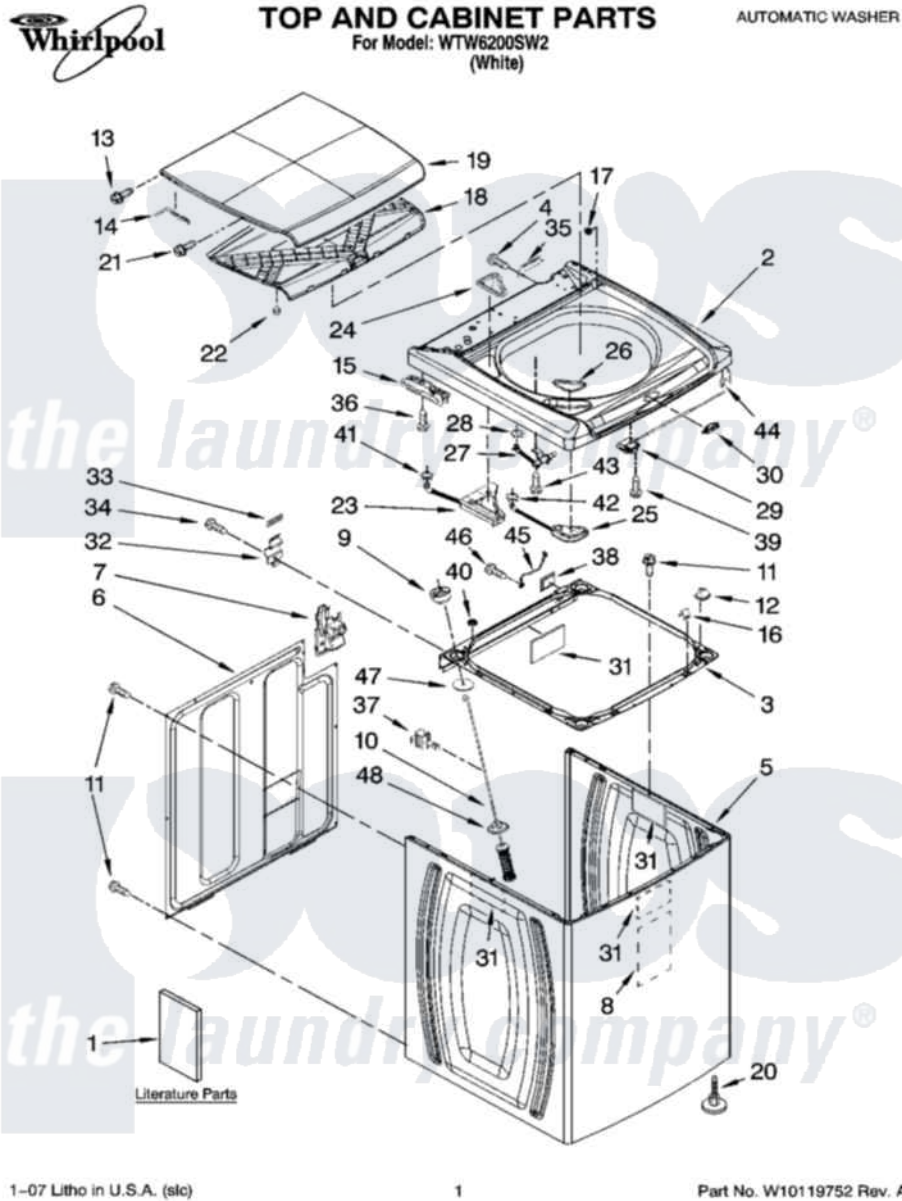

Whirlpool WTW6200SW2 01 - TOP AND CABINET PARTS

Whirlpool Residential Whirlpool WTW6200SW2 Washer Parts Parts Diagram 01 - TOP AND CABINET PARTS
Click on the part number to view part

Item	Original Part Number	Replaced By	Status	Part Description
1	W10112999		Not Available	Use & Care Guide
"	W10026571			Tech Sheet
"	8566927		Not Available	Quick Start Guide
"	8577781		Not Available	Wiring Diagram
"	W10165663		Not Available	Energy Guide
2	8565317			Top
3	W10114656	W10180912		Frame
4	3390647	488729		Screw
5	8566156	W10069980		Cabinet
6	8566090			Panel, Rear
7	8543781	W10160572		Retainer, Drain Hose Storage
8	8576784			Sound Absorber, Cabinet
9	W10111536	W10198919		Kit
10	8564009	W10189077		Suspension
11	1157158	489069		Xxscrew, 10-12 X 1/2
12	W10042120			Locator, Top

13	355274	W10119828	Screw, Lid Hinge Mounting
14	8576780		Hinge Arm, Lid
15	8563958		Hinge, Spring Assembly
"	8563959		Hinge, Spring Assembly
16	8563785		Lock, Top- Front
17	W10052730		Bearing, Lid Hinge
18	8577353		Lid-Inner
19	8572894		Lid
20	8578826	W10397767	Foot Assembly, Leveling
21	W10076920		Screw 8-18 X .614
22	W10076780		Bumper, Lid
23	W10059160		Dispenser, Bleach
24	8566211		Bezel, Stain Remover Dispenser
25	8564976		Dispenser, Detergent
26	8576772		Bezel, Detergent Dispenser
27	W10106990		Nozzle Assembly, Fresh Water
28	371503	596669	Clamp, Manifold
29	W10059230		Lock Assembly, Lid
30	8572019		Bezel, Lid Lock
31	8564458		Absorber, Impact
32	8564456		Hinge, Top
33	18849		Pad, Top Hinge
34	343641	681414	Screw, 10AB X 1/2
35	8563941		Cover, Harness
36	693995		Screw, Hex Head
37	8543784		Bracket, Drain Hose
38	8578386		Shield, Wire Harness
39	8281136		Screw, 10-16 X 3/4
40	8576476		Spacer, Rear
41	370451	596669	Clamp, Manifold
42	371503	596669	Clamp, Manifold
43	3400061		Screw, Dispenser Housing Mounting
44	90016		Clip, Pressure Switch Hose
45	8281736	3184020	Wire
46	3400076		Screw, Bracket Mounting
47	8577896		Washer, Suspension Umbrella
48	8564017		Cup, Suspension